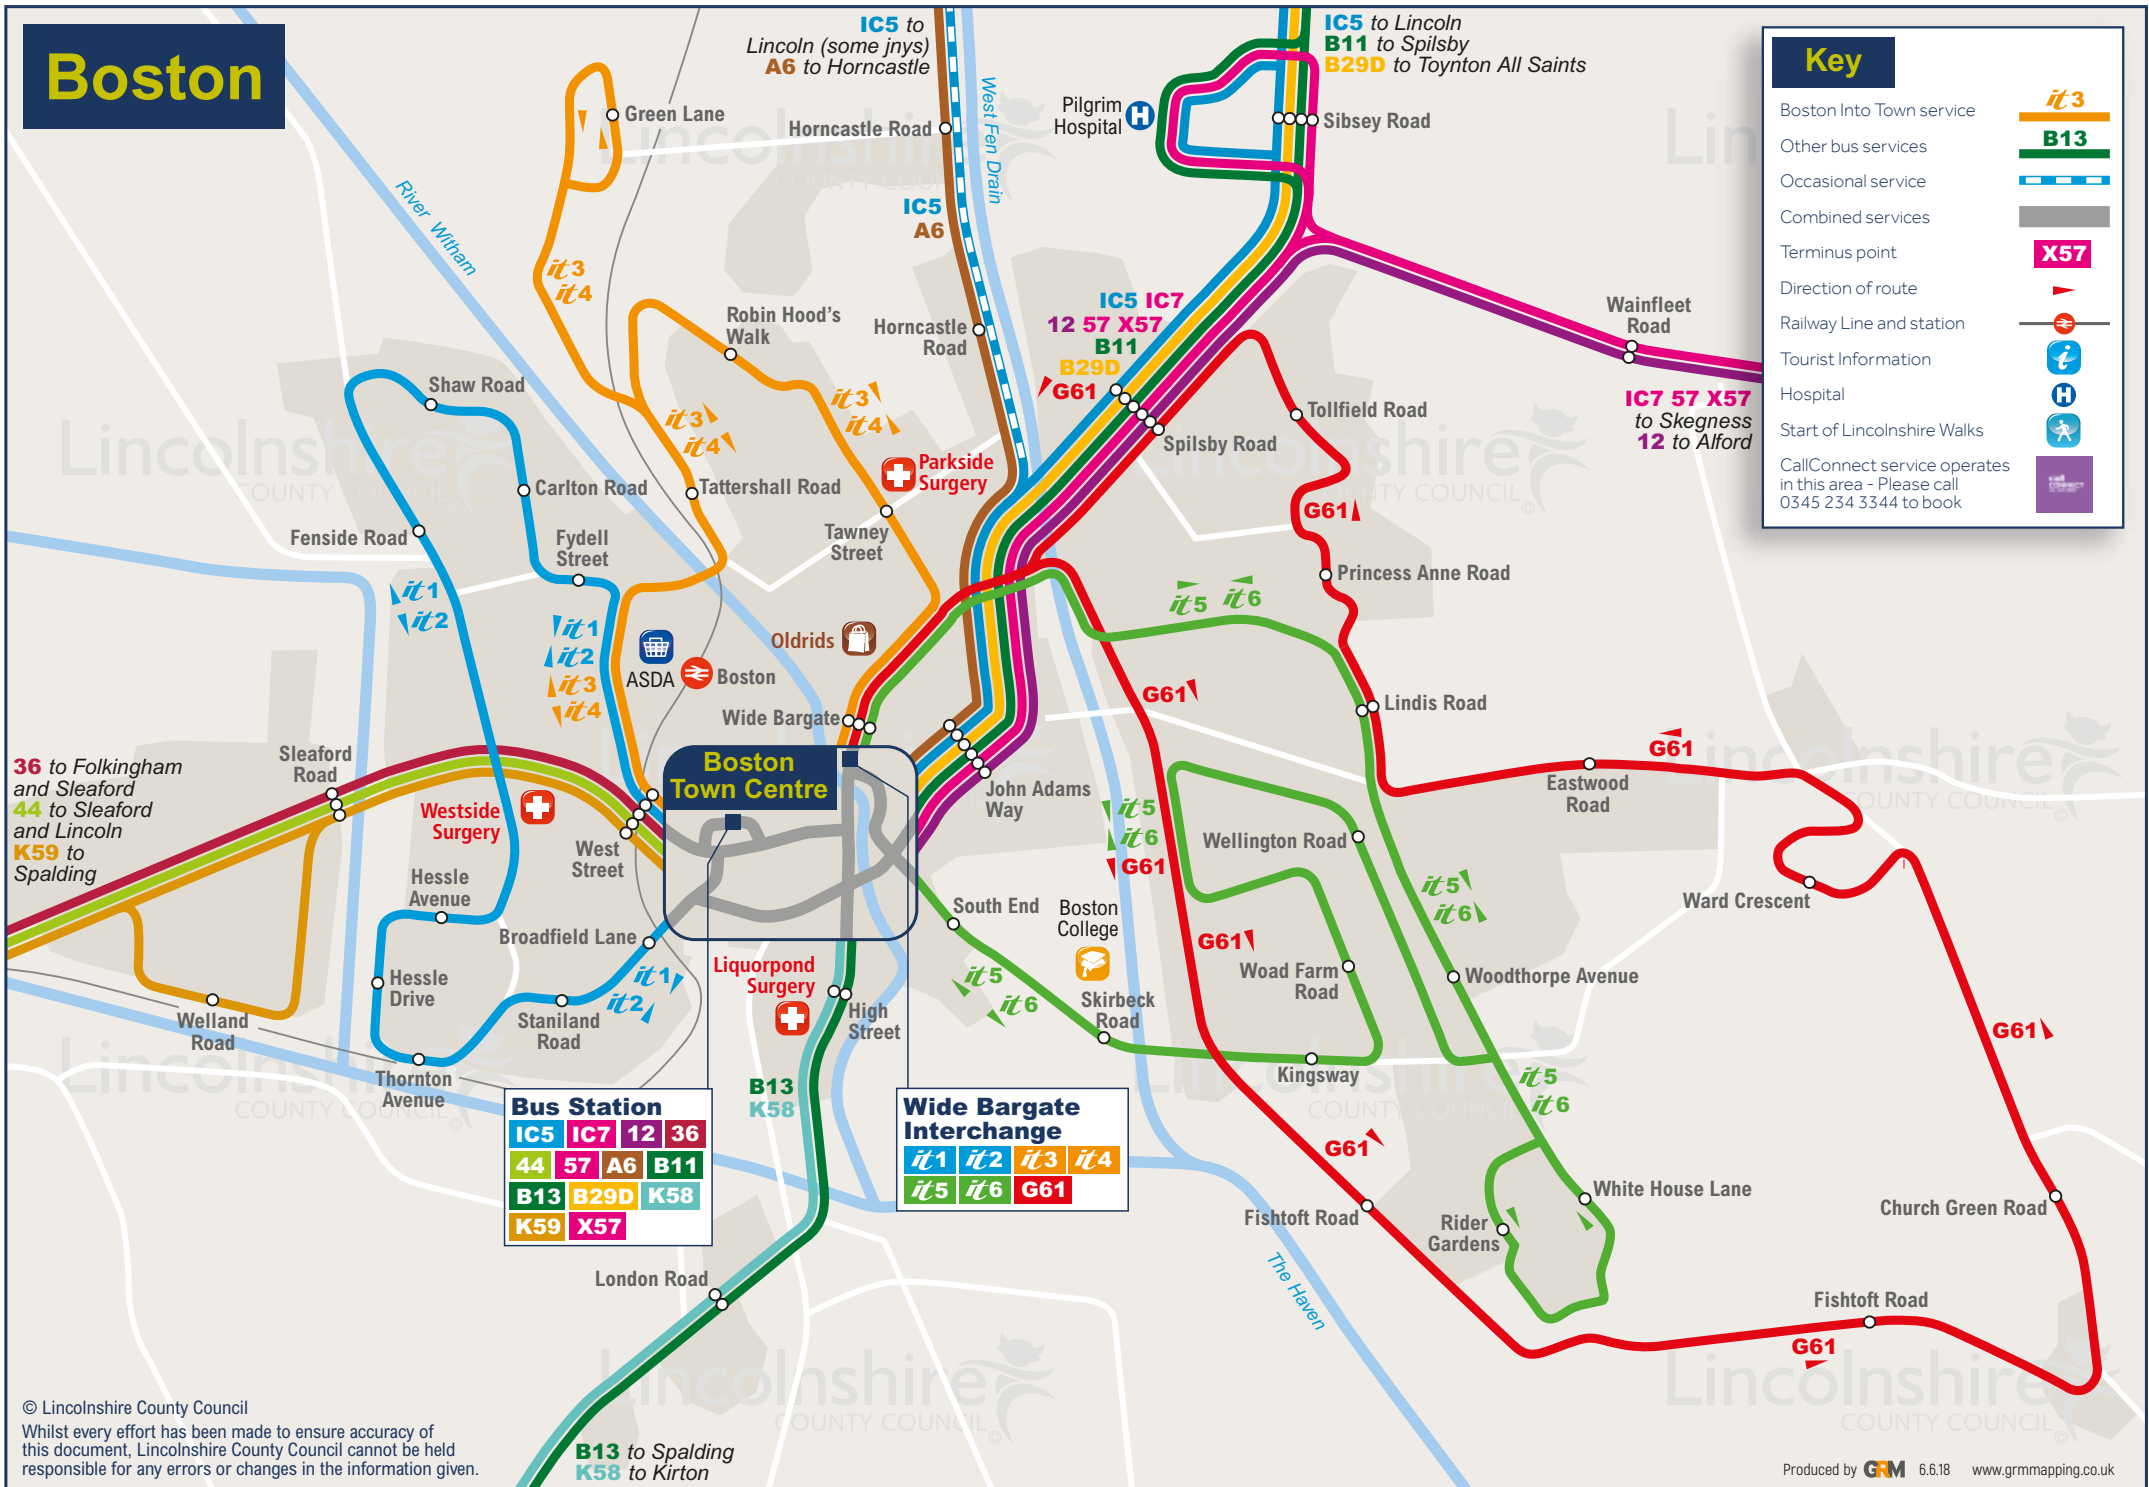

# Boston

### Key

- Boston Into Town service **it3**
- Other bus services **B13**
- Occasional service **---**
- Combined services **---**
- Terminus point **X57**
- Direction of route **▶**
- Railway Line and station **—|—**
- Tourist Information **i**
- Hospital **H**
- Start of Lincolnshire Walks **W**
- CallConnect service operates in this area - Please call 0345 234 3344 to book **CC**

**Bus Station**

IC5	IC7	12	36
44	57	A6	B11
B13	B29D	K58	
K59	X57		

**Wide Bargate Interchange**

it1	it2	it3	it4
it5	it6	G61	

**36** to Folkingham and Sleaford  
**44** to Sleaford and Lincoln  
**K59** to Spalding