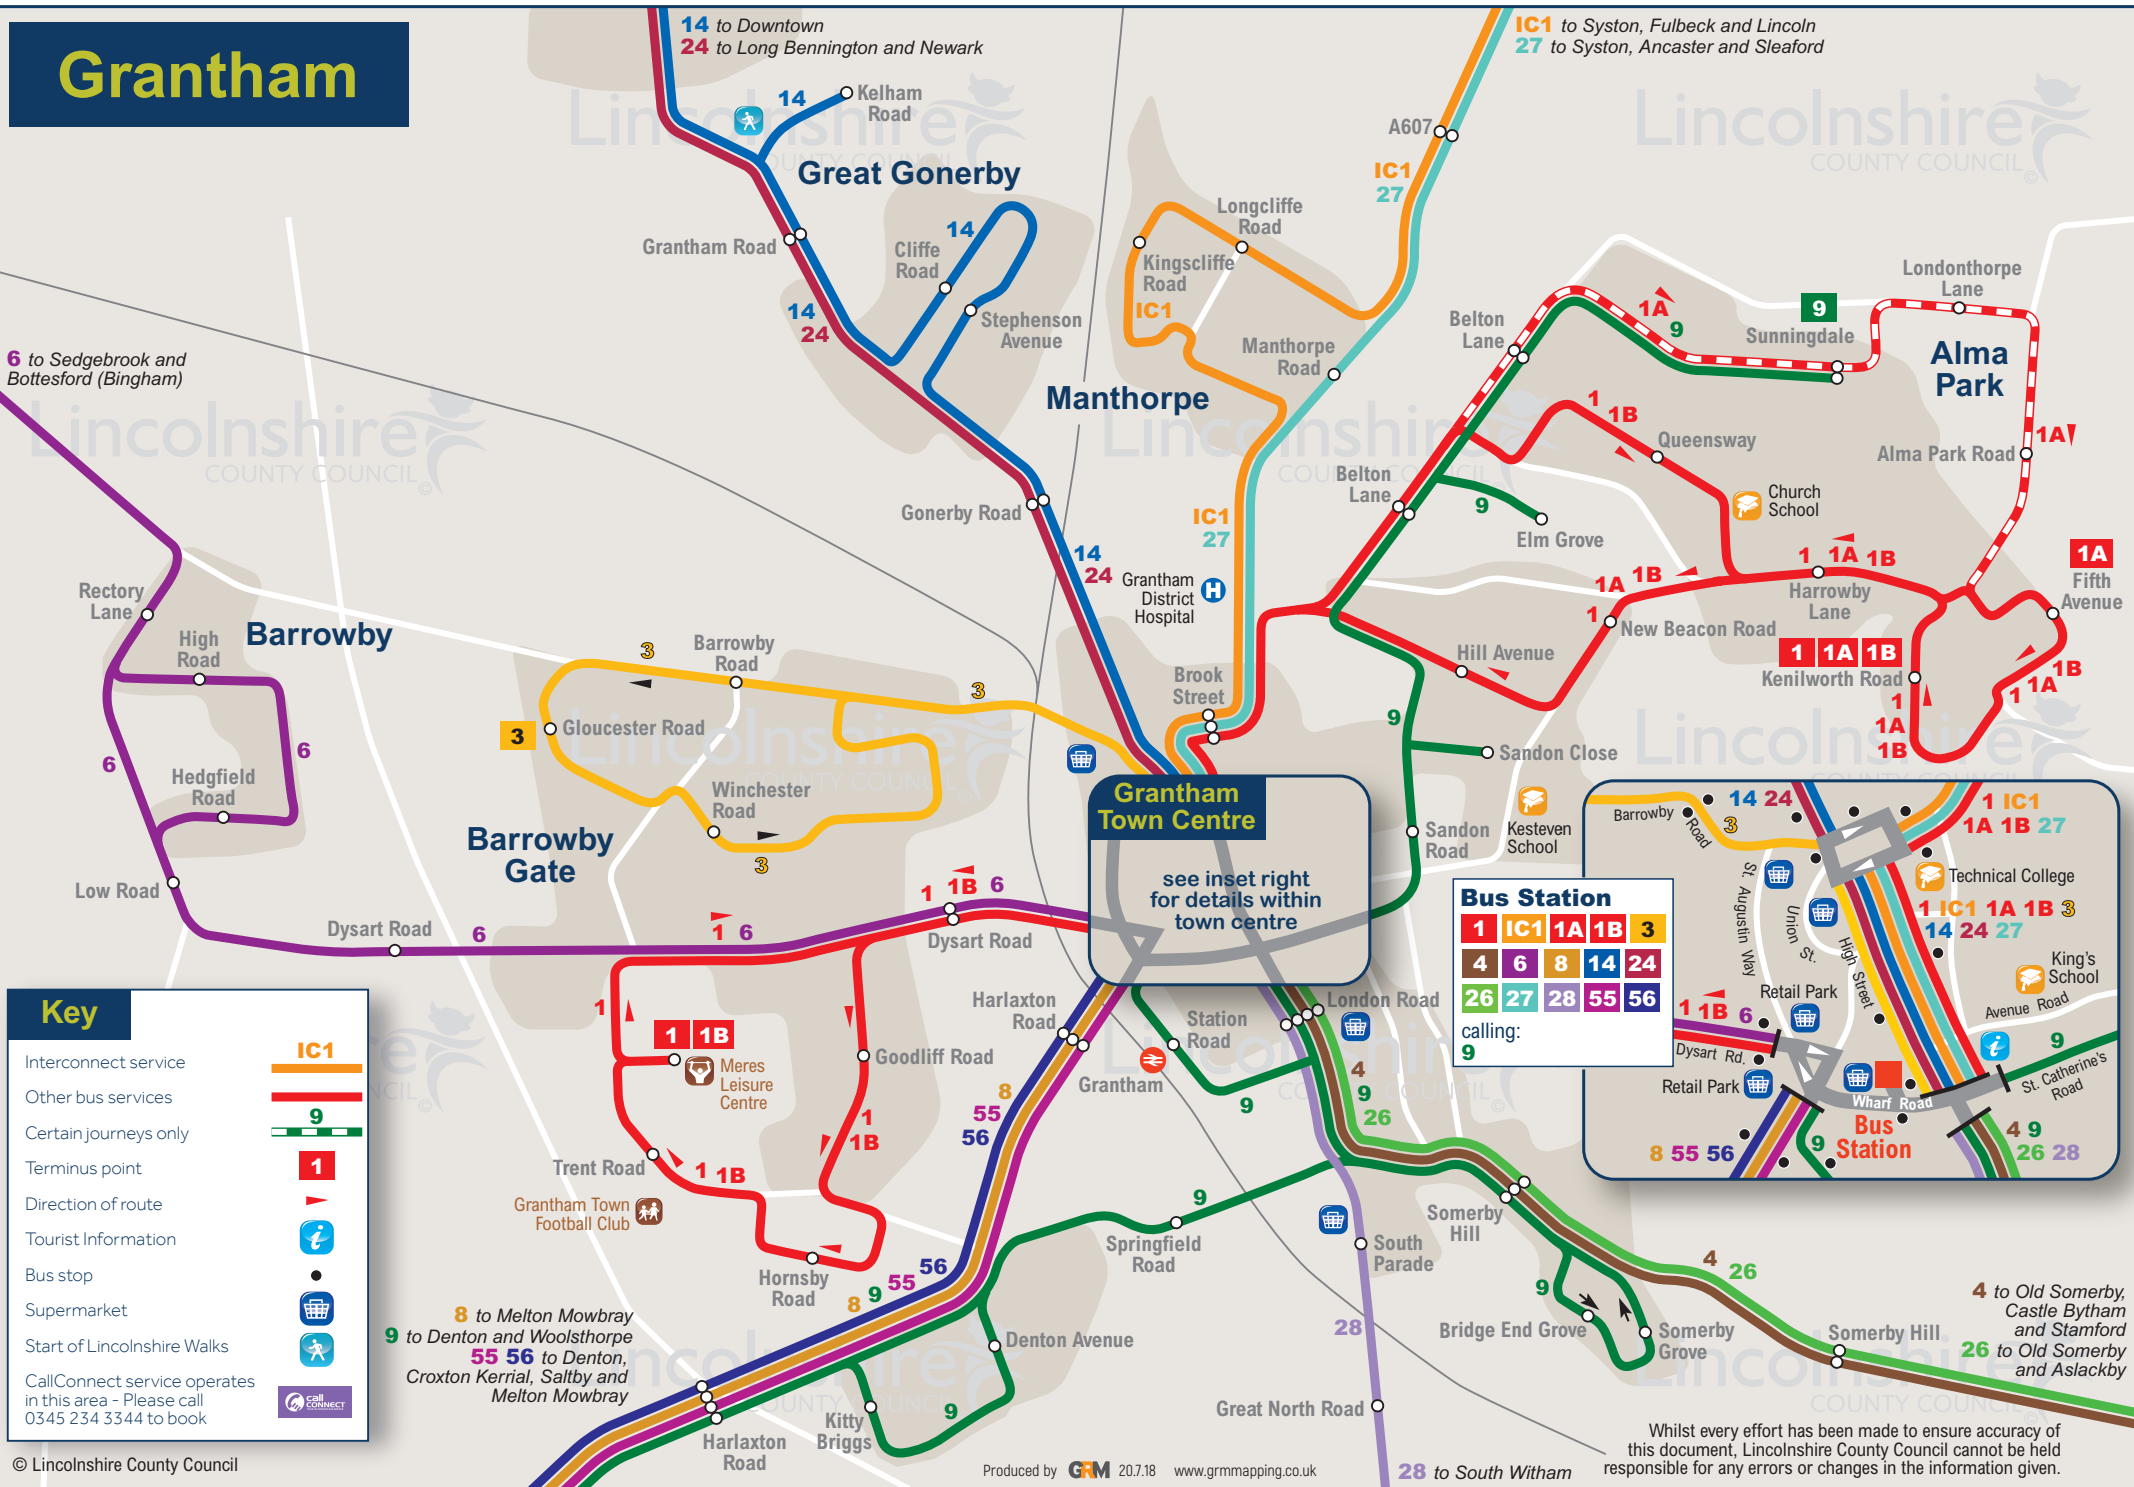

Grantham

6 to Sedgbrook and Bottesford (Bingham)

14 to Downtown
24 to Long Bennington and Newark

IC1 to Syston, Fulbeck and Lincoln
27 to Syston, Ancaster and Sleaford

Key

- Interconnect service 
- Other bus services 
- Certain journeys only 
- Terminus point 
- Direction of route 
- Tourist Information 
- Bus stop 
- Supermarket 
- Start of Lincolnshire Walks 
- CallConnect service operates in this area - Please call 0345 234 3344 to book 

Grantham Town Centre
see inset right for details within town centre

Bus Station

1	IC1	1A	1B	3
4	6	8	14	24
26	27	28	55	56

calling:
9