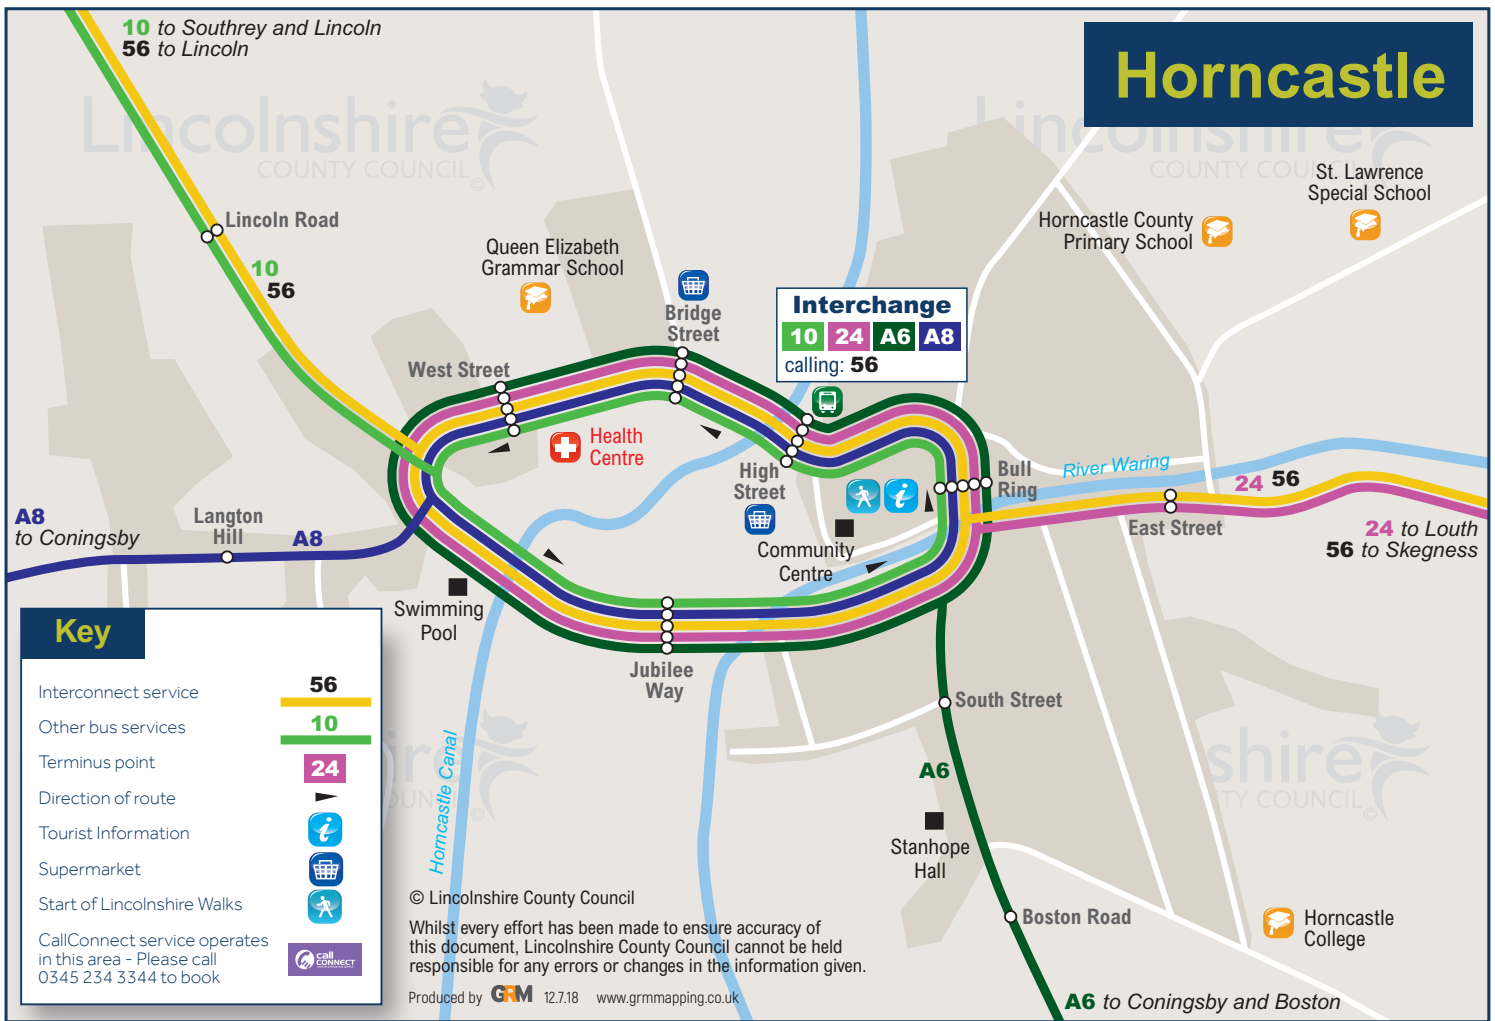

# Horncastle

10 to Southrey and Lincoln  
56 to Lincoln

Lincoln Road

10  
56

Queen Elizabeth  
Grammar School

Bridge Street

**Interchange**  
10 24 A6 A8  
calling: 56

Horncastle County  
Primary School

St. Lawrence  
Special School

West Street

Health  
Centre

High Street

Community  
Centre

Bull Ring

River Waring

East Street

24 56

24 to Louth  
56 to Skegness

A8  
to Coningsby

Langton  
Hill

A8

Swimming  
Pool

Jubilee  
Way

South Street

## Key

- Interconnect service **56**
- Other bus services **10**
- Terminus point **24**
- Direction of route
- Tourist Information
- Supermarket
- Start of Lincolnshire Walks
- CallConnect service operates in this area - Please call 0345 234 3344 to book