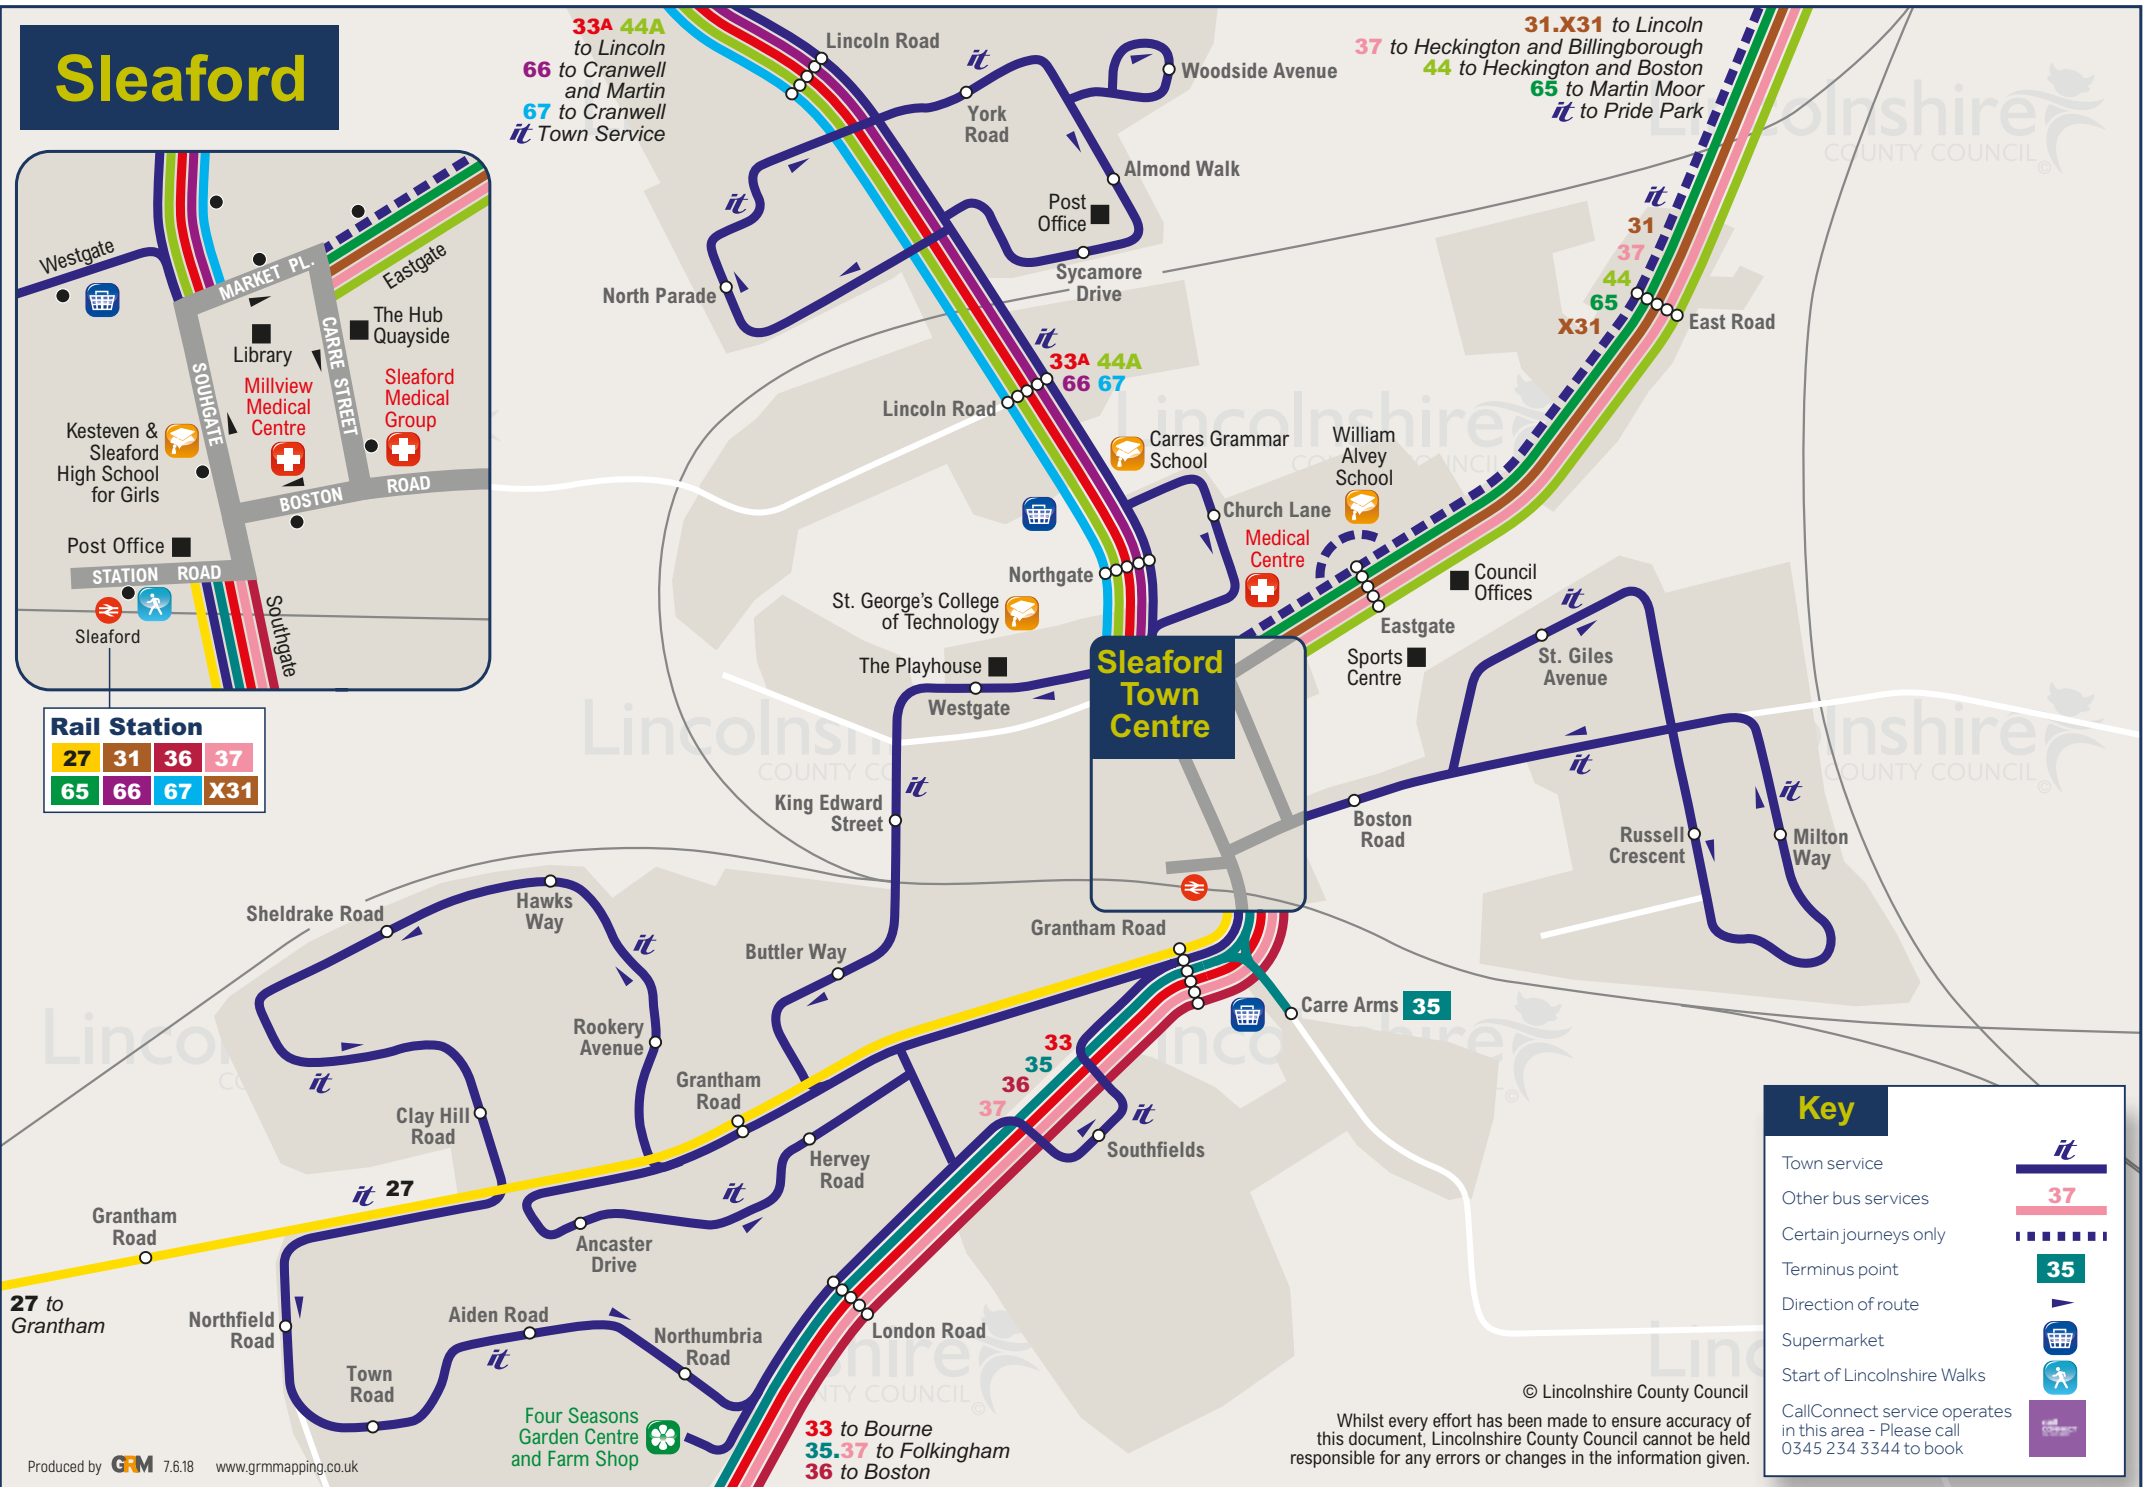

Sleaford

33A 44A
to Lincoln
66 to Cranwell
and Martin
67 to Cranwell
it Town Service

37 to Heckington and Billingborough
44 to Heckington and Boston
65 to Martin Moor
it to Pride Park

Rail Station

27	31	36	37
65	66	67	X31

Key

- Town service *it*
- Other bus services 37
- Certain journeys only - - - - -
- Terminus point 35
- Direction of route ▶
- Supermarket 🛒
- Start of Lincolnshire Walks 🚶

CallConnect service operates in this area - Please call 0345 234 3344 to book

33 to Bourne
35.37 to Folkingham
36 to Boston