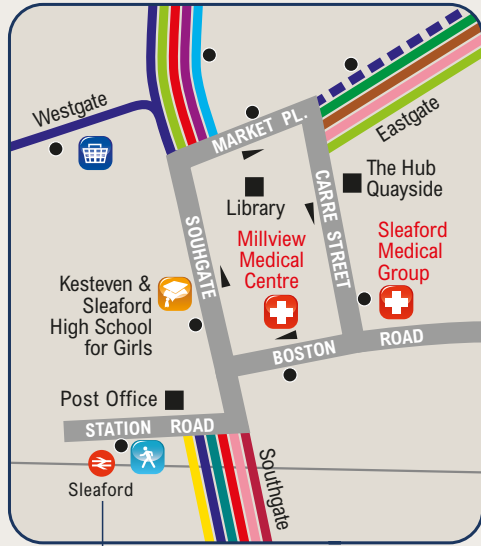

Sleaford

33A 44A
to Lincoln
66 to Cranwell
and Martin
67 to Cranwell
it Town Service

37 to Heckington and Billingborough
44 to Heckington and Boston
65 to Martin Moor
it to Pride Park

Rail Station

27	31	36	37
65	66	67	X31

Key

- Town service *it*
- Other bus services 37
- Certain journeys only - - - - -
- Terminus point 35
- Direction of route ▶
- Supermarket 🛒
- Start of Lincolnshire Walks 🚶

CallConnect service operates in this area - Please call 0345 234 3344 to book

33 to Bourne
35.37 to Folkingham
36 to Boston