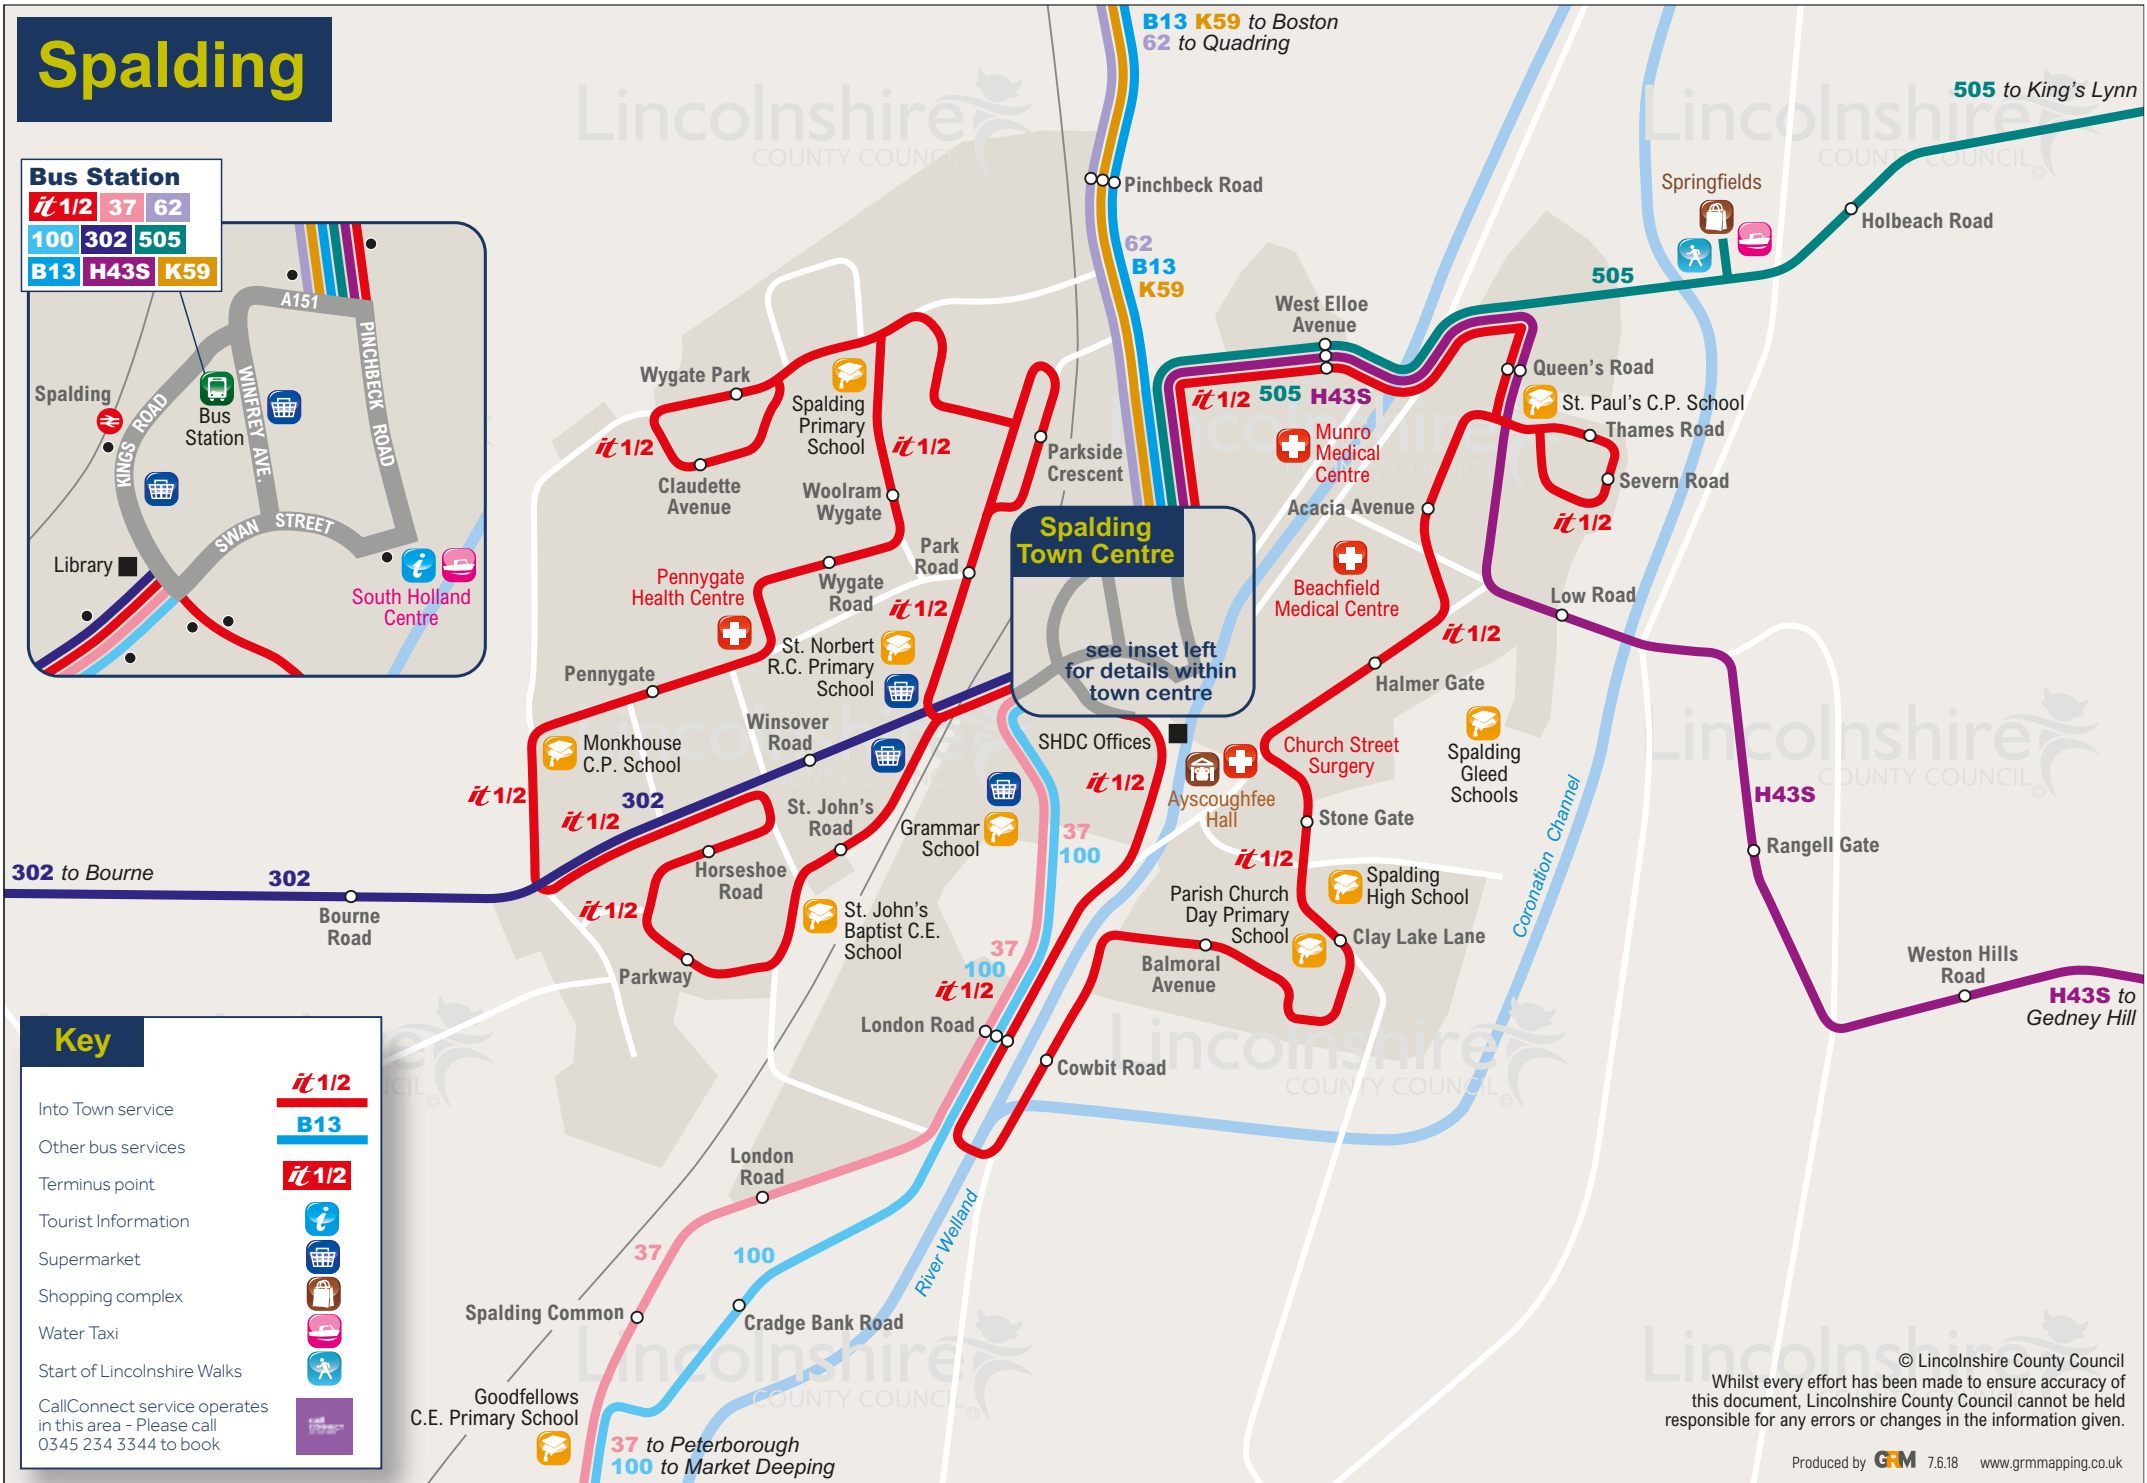

Spalding

Bus Station

<i>it</i> 1/2	37	62
100	302	505
B13	H43S	K59

© Lincolnshire County Council
Whilst every effort has been made to ensure accuracy of this document, Lincolnshire County Council cannot be held responsible for any errors or changes in the information given.