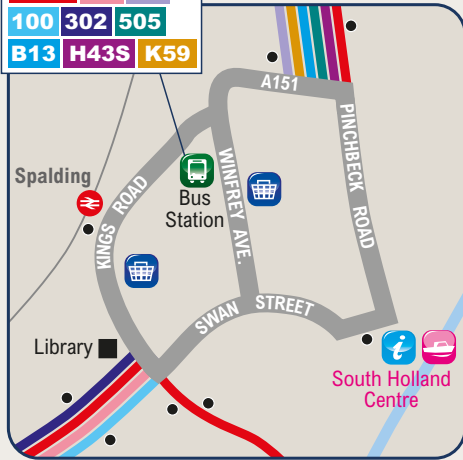

Spalding

Bus Station

<i>it</i> 1/2	37	62
100	302	505
B13	H43S	K59

© Lincolnshire County Council
Whilst every effort has been made to ensure accuracy of this document, Lincolnshire County Council cannot be held responsible for any errors or changes in the information given.