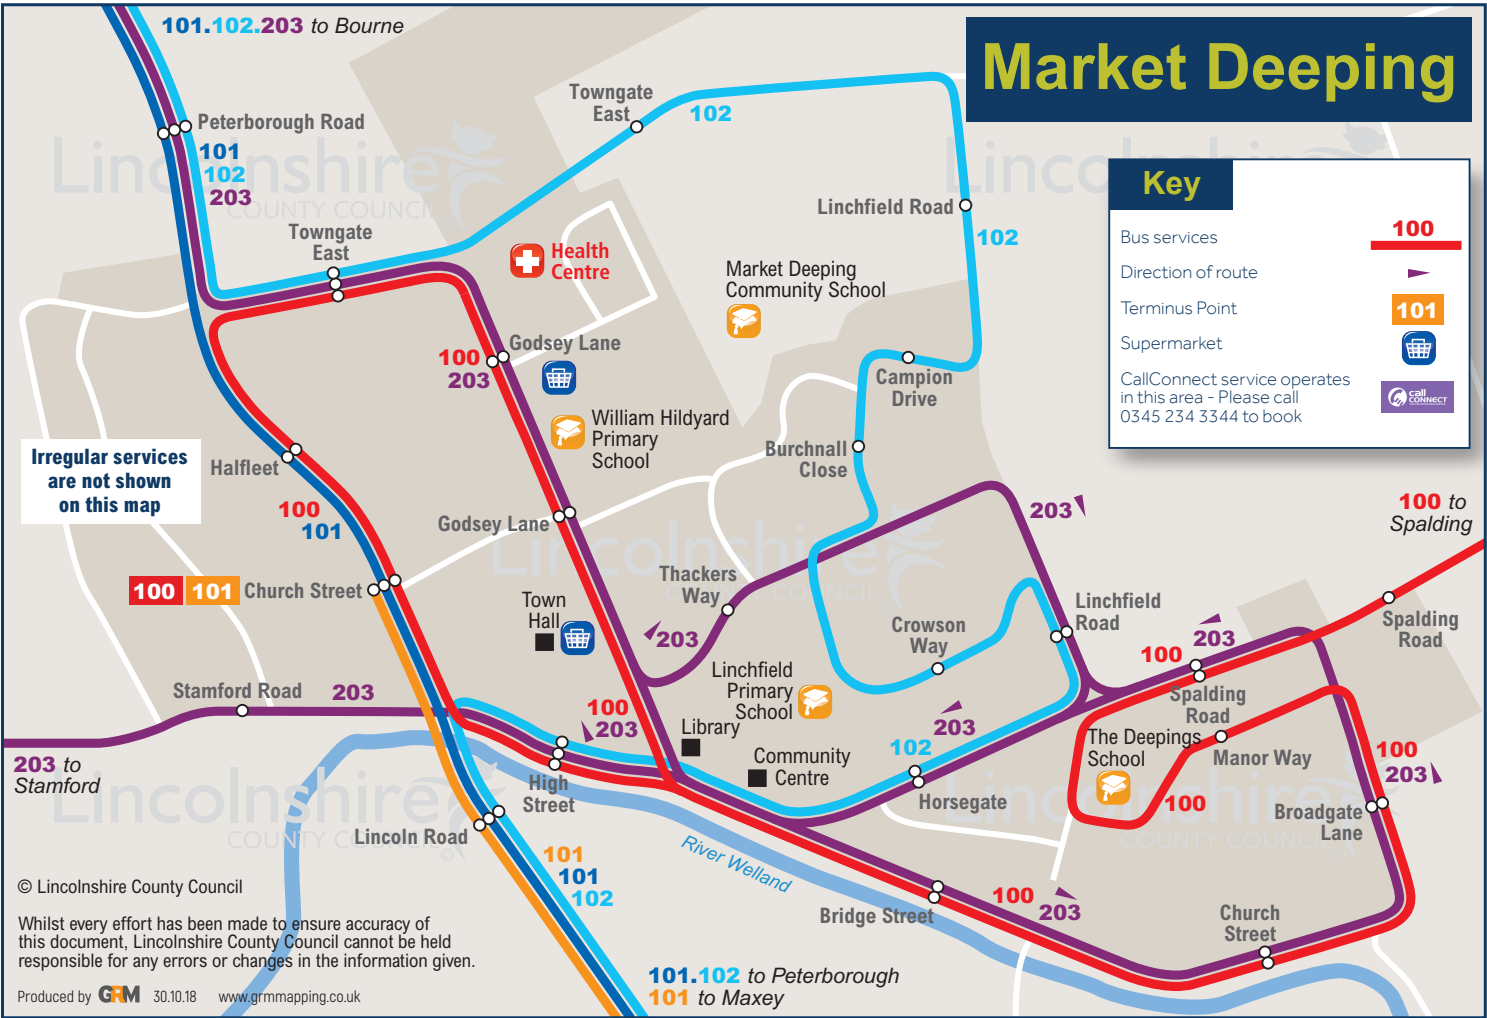

Market Deeping

Key

- Bus services 
- Direction of route 
- Terminus Point 
- Supermarket 

CallConnect service operates in this area - Please call 0345 234 3344 to book 

Irregular services are not shown on this map

Produced by GRM 30.10.18 www.grmmapping.co.uk

101.102 to Peterborough
101 to Maxey