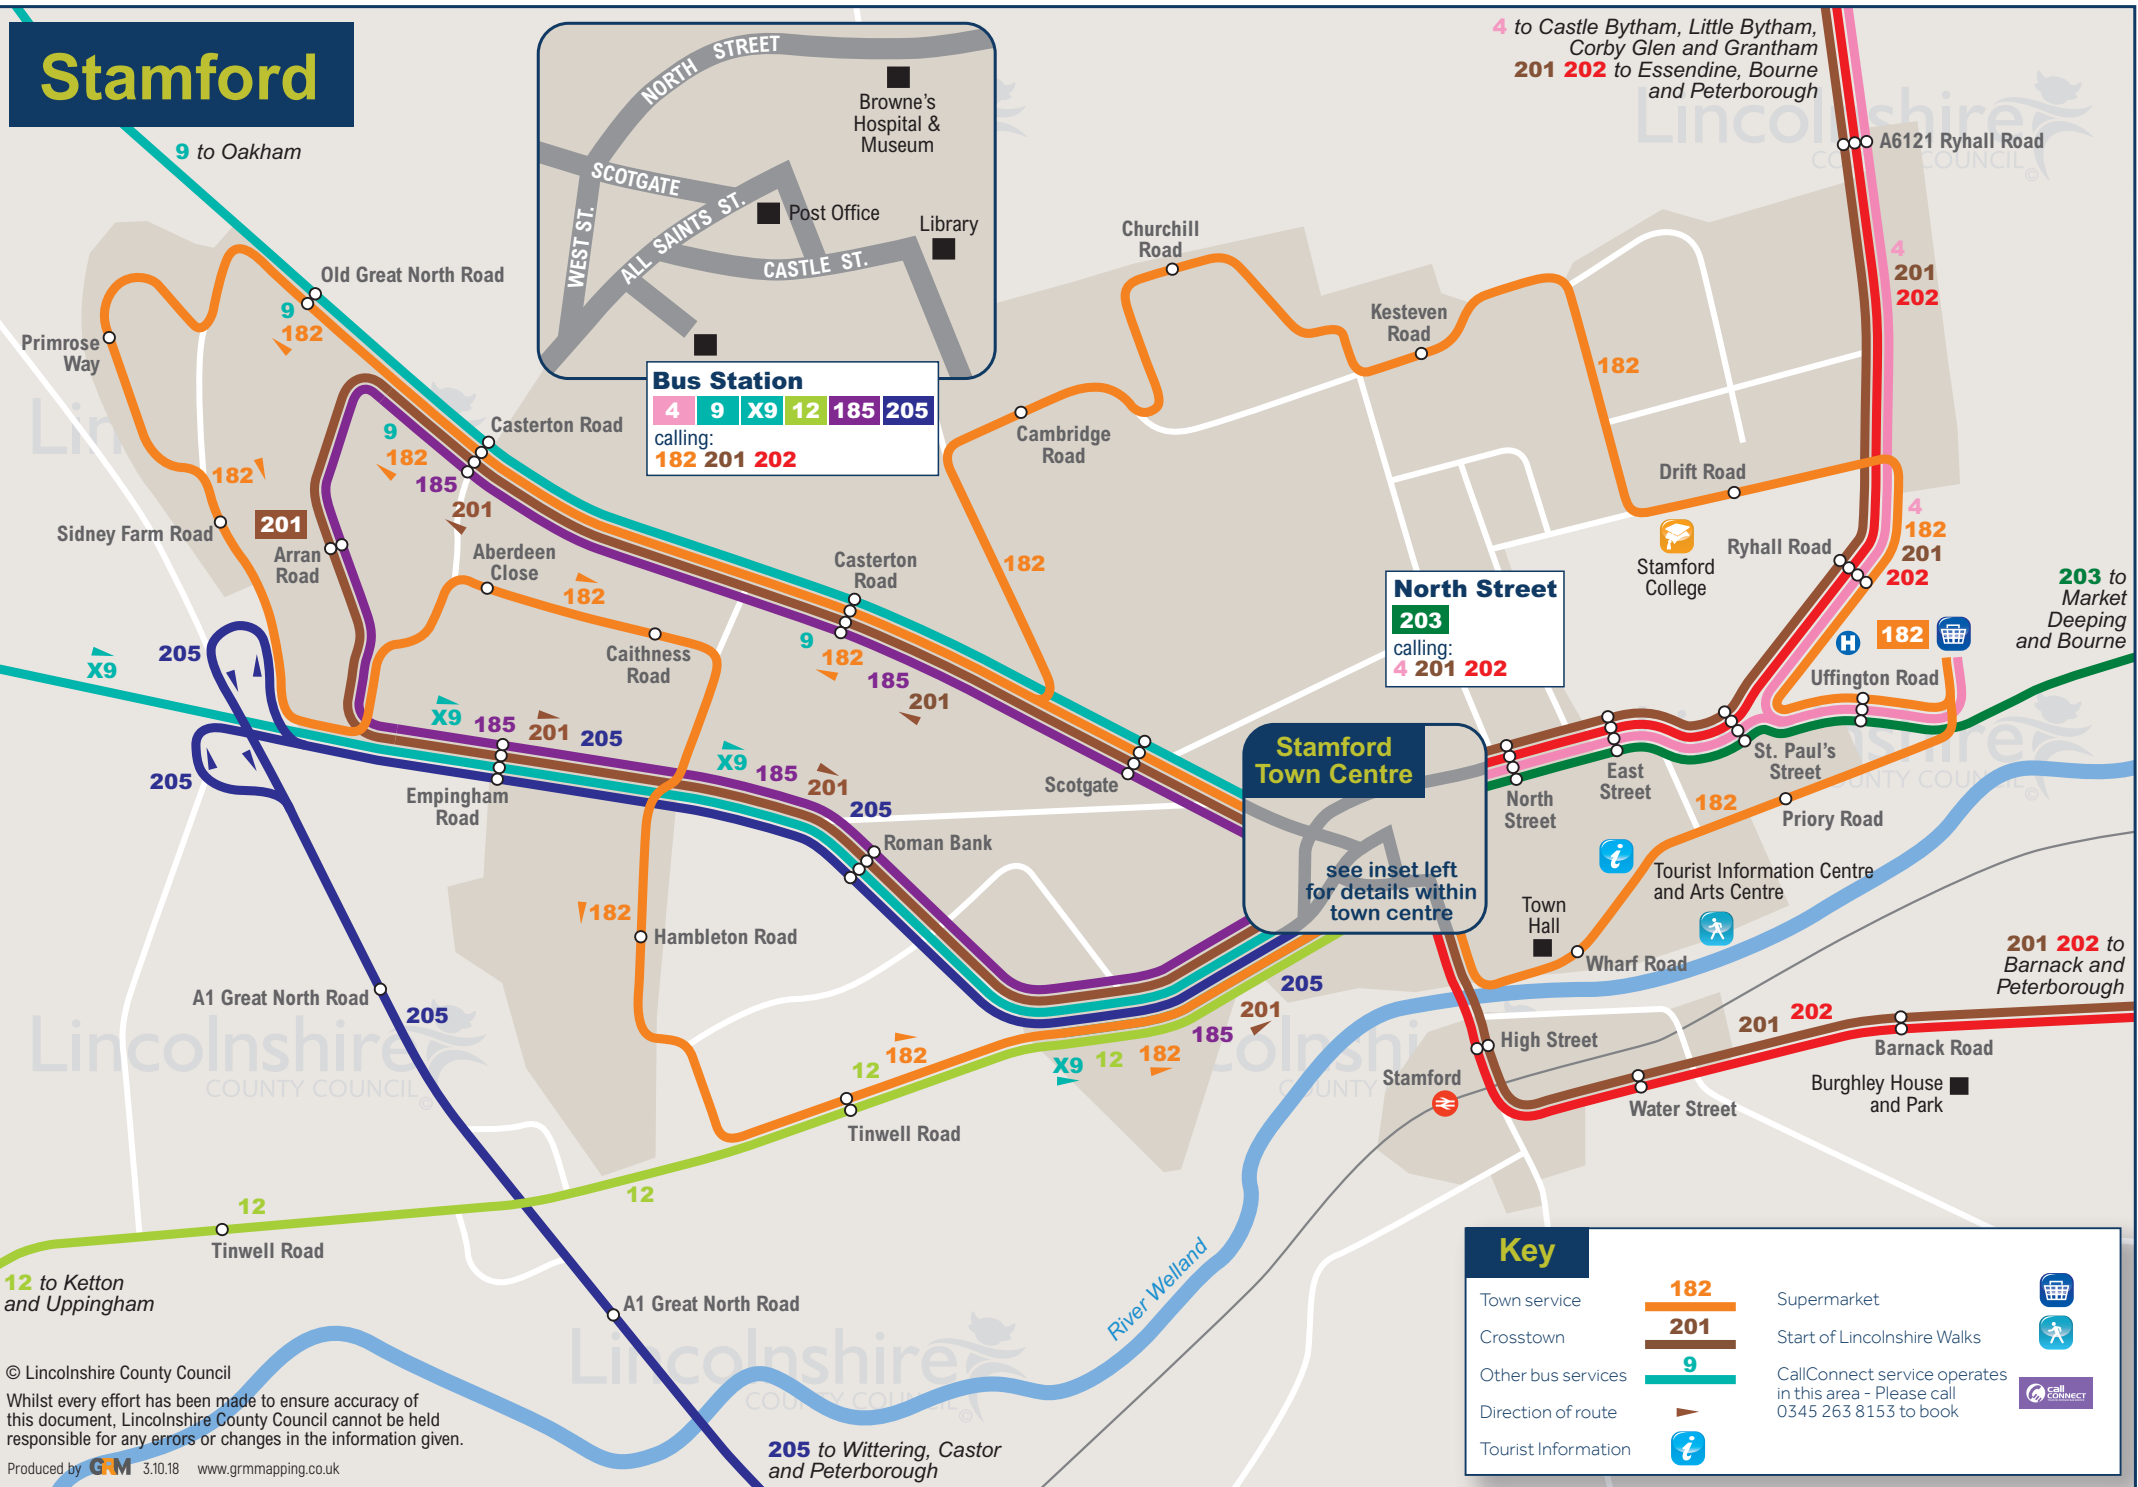

Stamford

4 to Castle Bytham, Little Bytham, Corby Glen and Grantham
 201 202 to Essendine, Bourne and Peterborough

Bus Station
 4 9 X9 12 185 205
 calling:
 182 201 202

North Street
 203
 calling:
 4 201 202

Stamford Town Centre
 see inset left for details within town centre

Key

Town service	182	Supermarket	
Crosstown	201	Start of Lincolnshire Walks	
Other bus services	9	CallConnect service operates in this area - Please call 0345 263 8153 to book	
Direction of route			
Tourist Information			

205 to Wittering, Castor and Peterborough