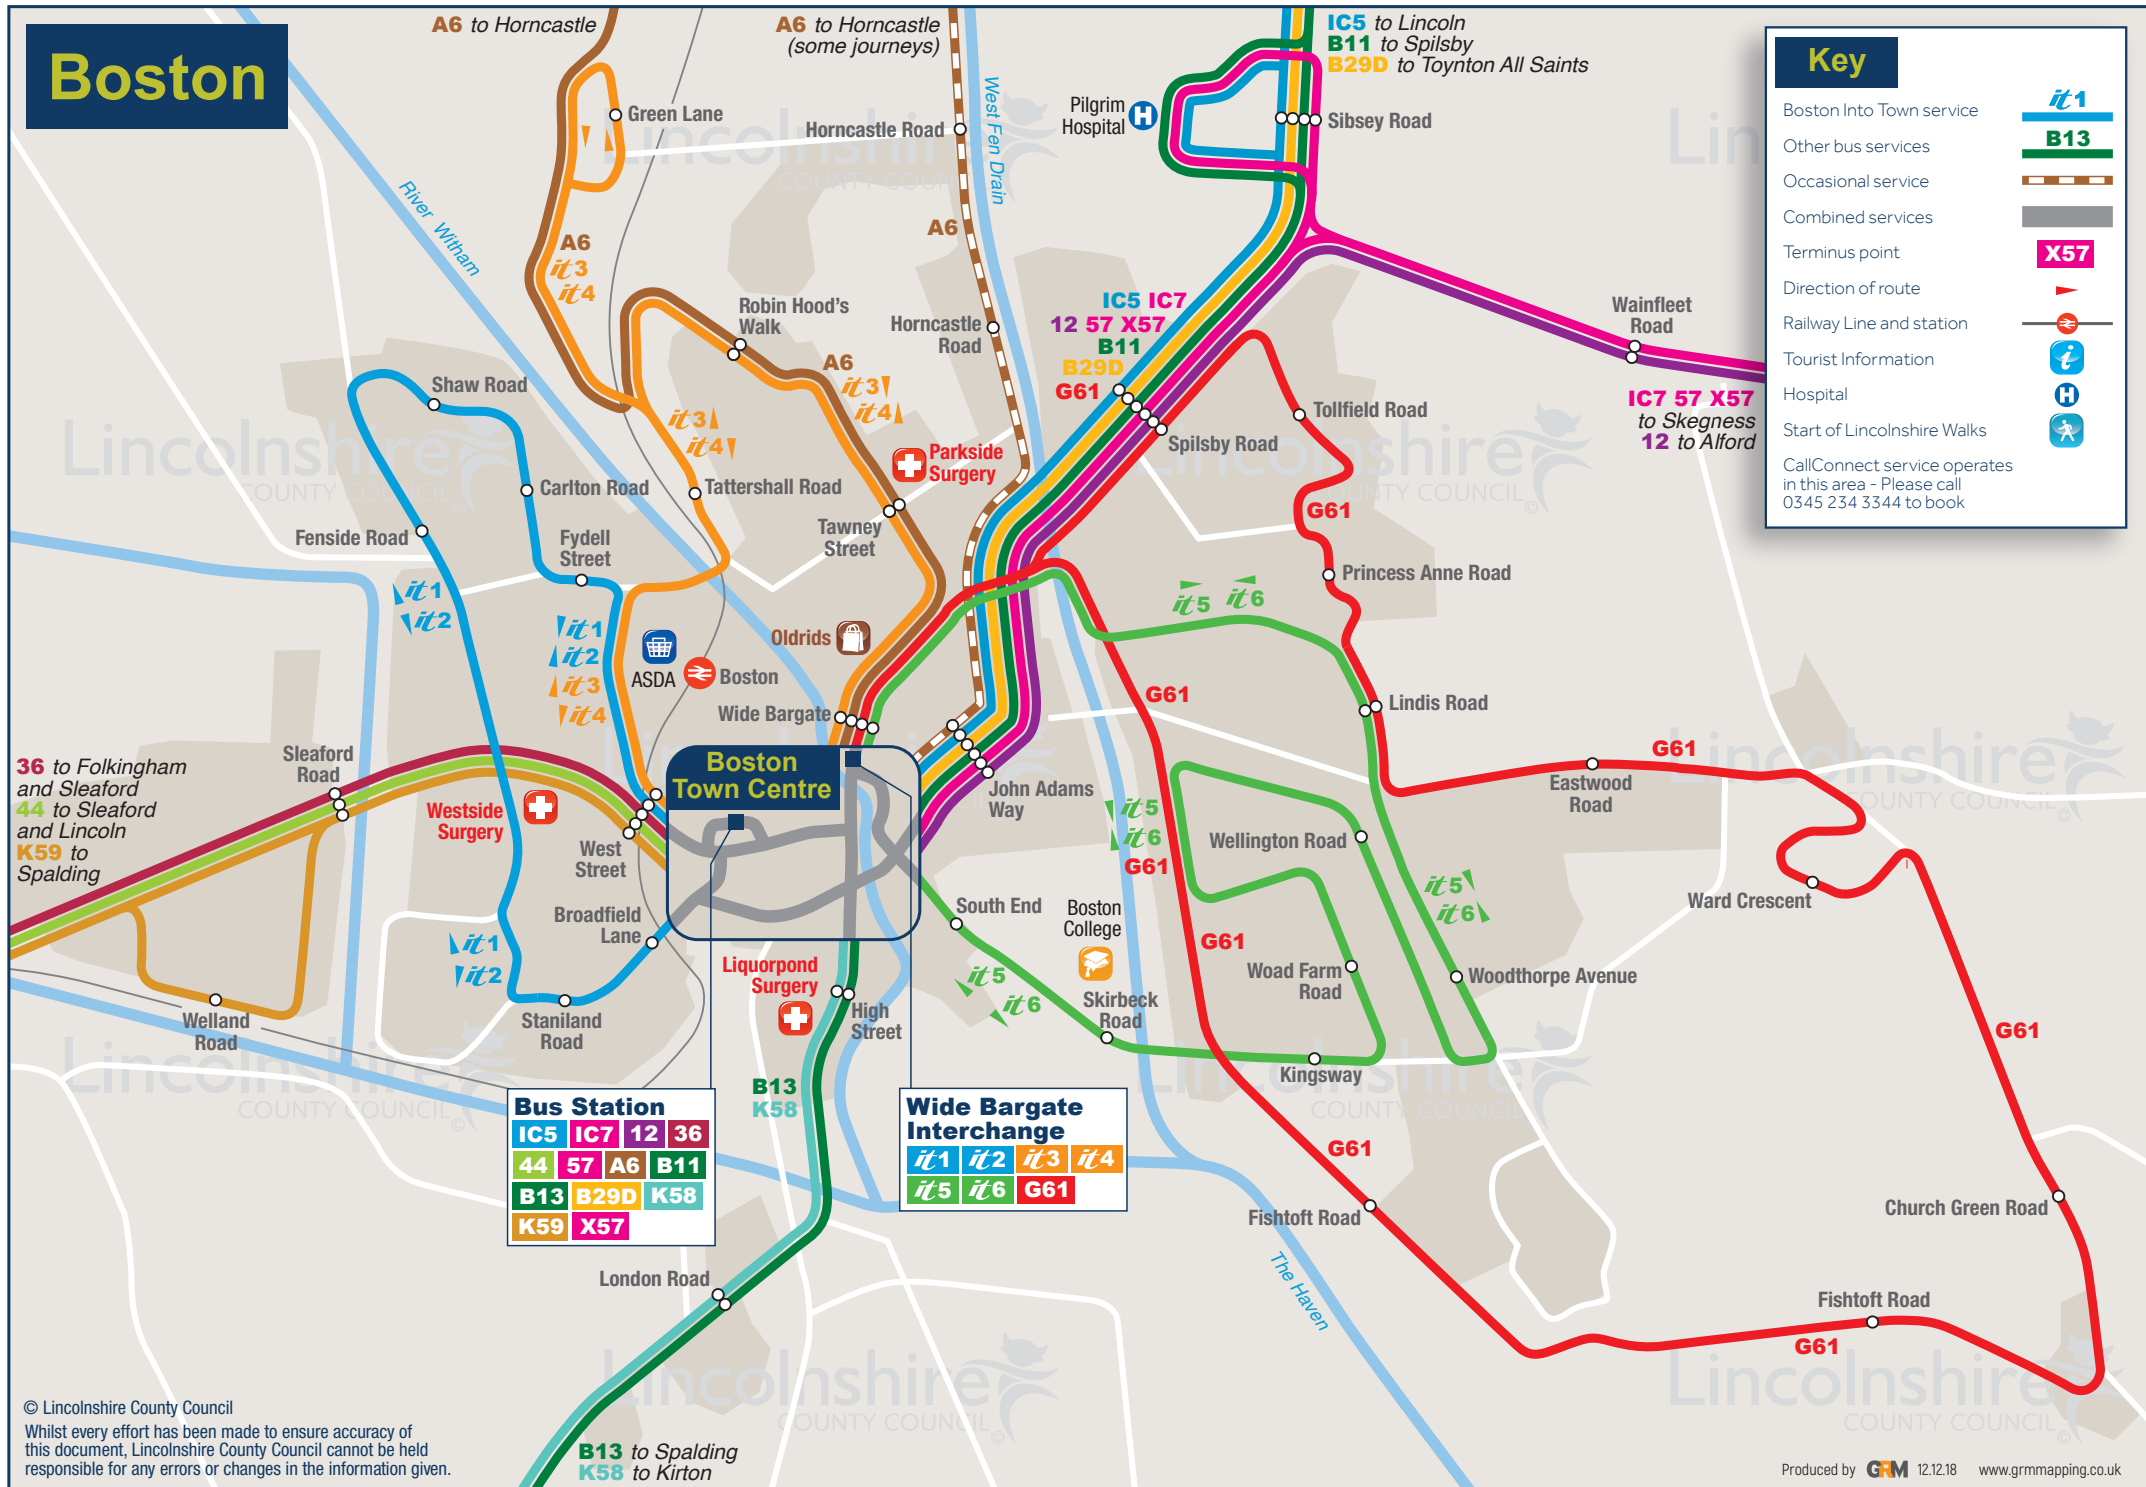

Boston

Key

- Boston Into Town service
- Other bus services
- Occasional service
- Combined services
- Terminus point
- Direction of route
- Railway Line and station
- Tourist Information
- Hospital
- Start of Lincolnshire Walks
- CallConnect service operates in this area - Please call 0345 234 3344 to book

Bus Station

IC5	IC7	12	36
44	57	A6	B11
B13	B29D	K58	
K59	X57		

Wide Bargate Interchange

it1	it2	it3	it4
it5	it6	G61	

36 to Folkingham and Sleaford
 44 to Sleaford and Lincoln
 K59 to Spalding

© Lincolnshire County Council
 Whilst every effort has been made to ensure accuracy of this document, Lincolnshire County Council cannot be held responsible for any errors or changes in the information given.