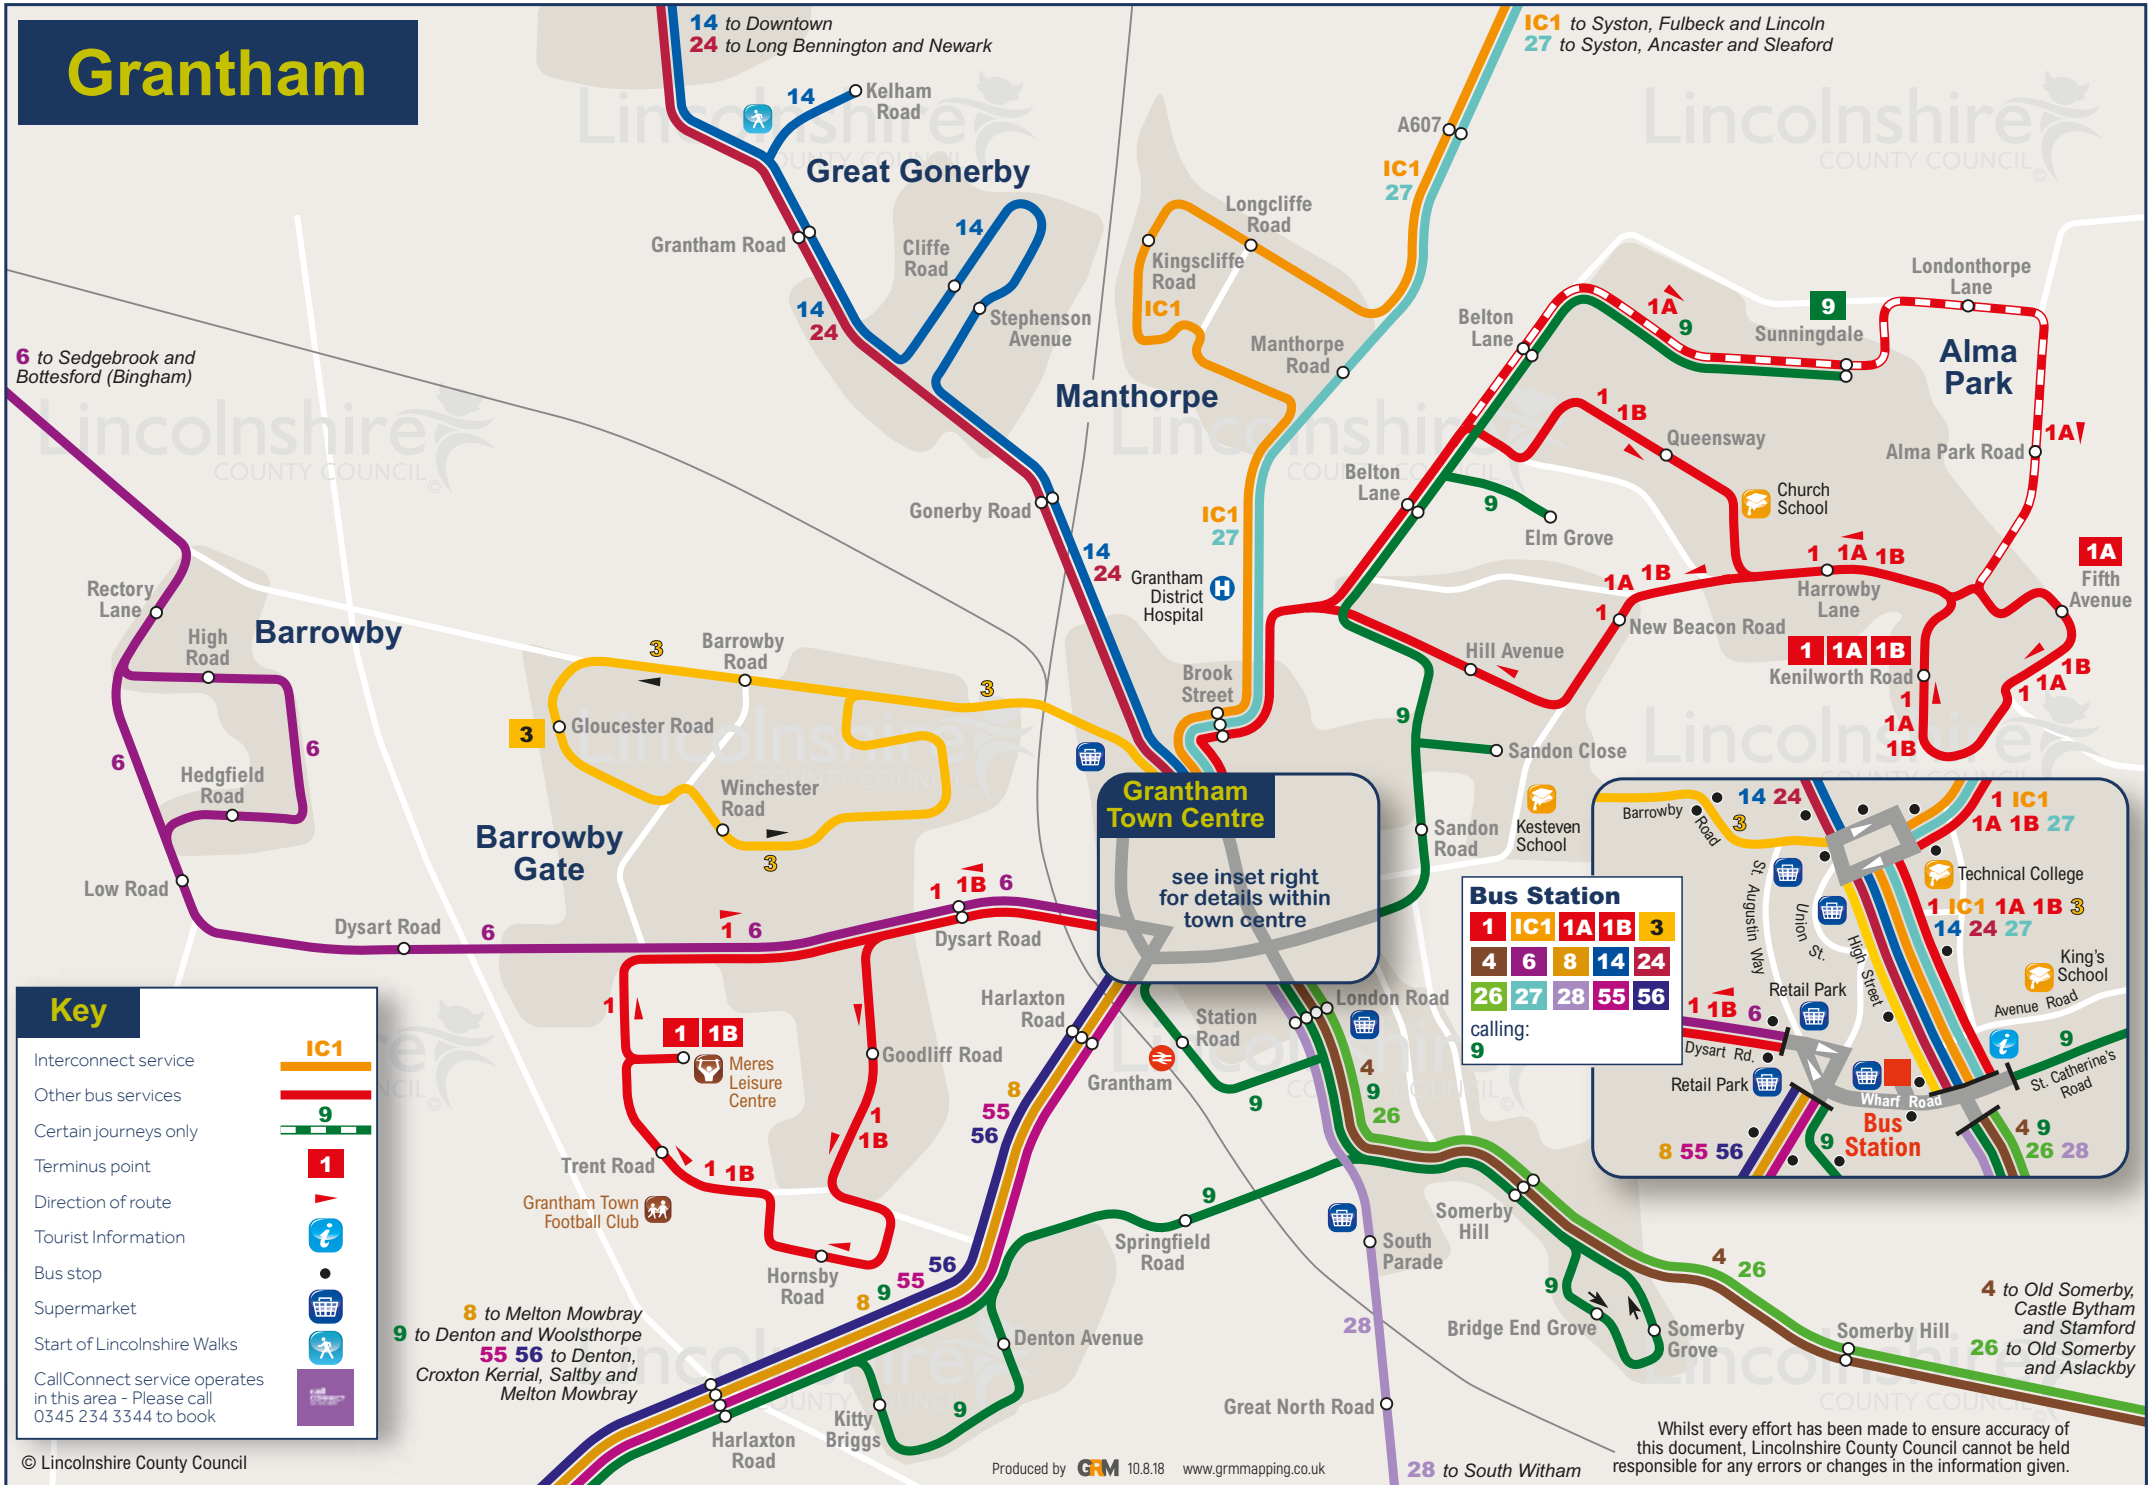

# Grantham

6 to Sedgbrook and Bottesford (Bingham)

14 to Downtown  
24 to Long Bennington and Newark

IC1 to Syston, Fulbeck and Lincoln  
27 to Syston, Ancaster and Sleaford

### Key

- Interconnect service
- Other bus services
- Certain journeys only
- Terminus point
- Direction of route
- Tourist Information
- Bus stop
- Supermarket
- Start of Lincolnshire Walks
- CallConnect service operates in this area - Please call 0345 234 3344 to book

**Grantham Town Centre**  
see inset right for details within town centre

Bus Station				
1	IC1	1A	1B	3
4	6	8	14	24
26	27	28	55	56

calling:  
9

**Bus Station**

14 24 1 IC1 1A 1B 27 3

1 IC1 1A 1B 3 14 24 27

8 55 56 1 1B 6 9 4 9 26 28

4 9 26 28

4 to Old Somerby, Castle Bytham and Stamford  
26 to Old Somerby and Aslackby