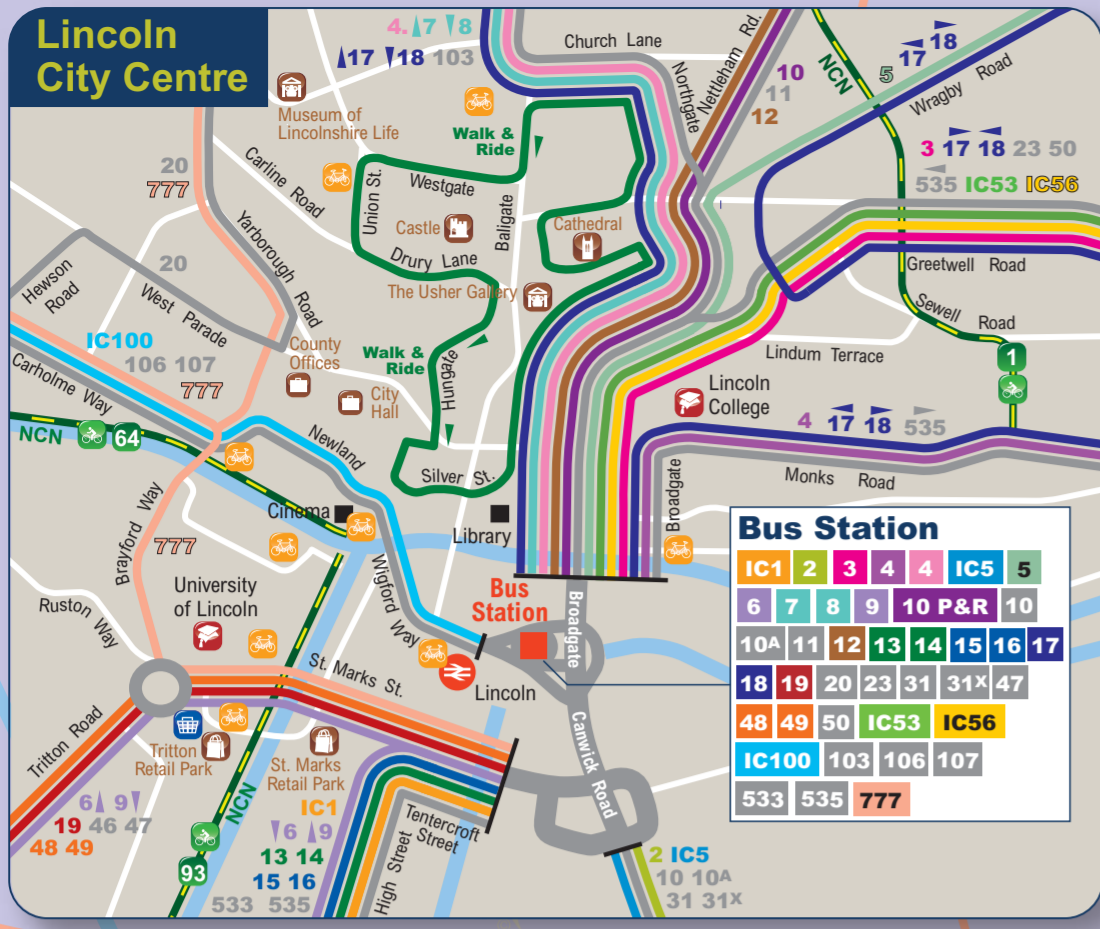

Lincoln City Centre

Lincoln City Centre
see inset above left for details within city centre

Key

- InterConnect service 1
- InterConnect service 5
- InterConnect service 53
- InterConnect service 56
- InterConnect service 100
- Walk and Ride
- Park and Ride 10
- Other regular bus services
- Other infrequent bus services
- Certain journeys
- Terminus point
- Combined services
- CallConnect - bookable bus operates in this area call: 0345 234 3344
- Hire Bike point
- Railway station
- National Cycle Network NCN

Produced by GFM 4.12.18 www.gfmapping.co.uk

31X to Metheringham and Sleaford
31 to Sleaford
IC5 to Boston