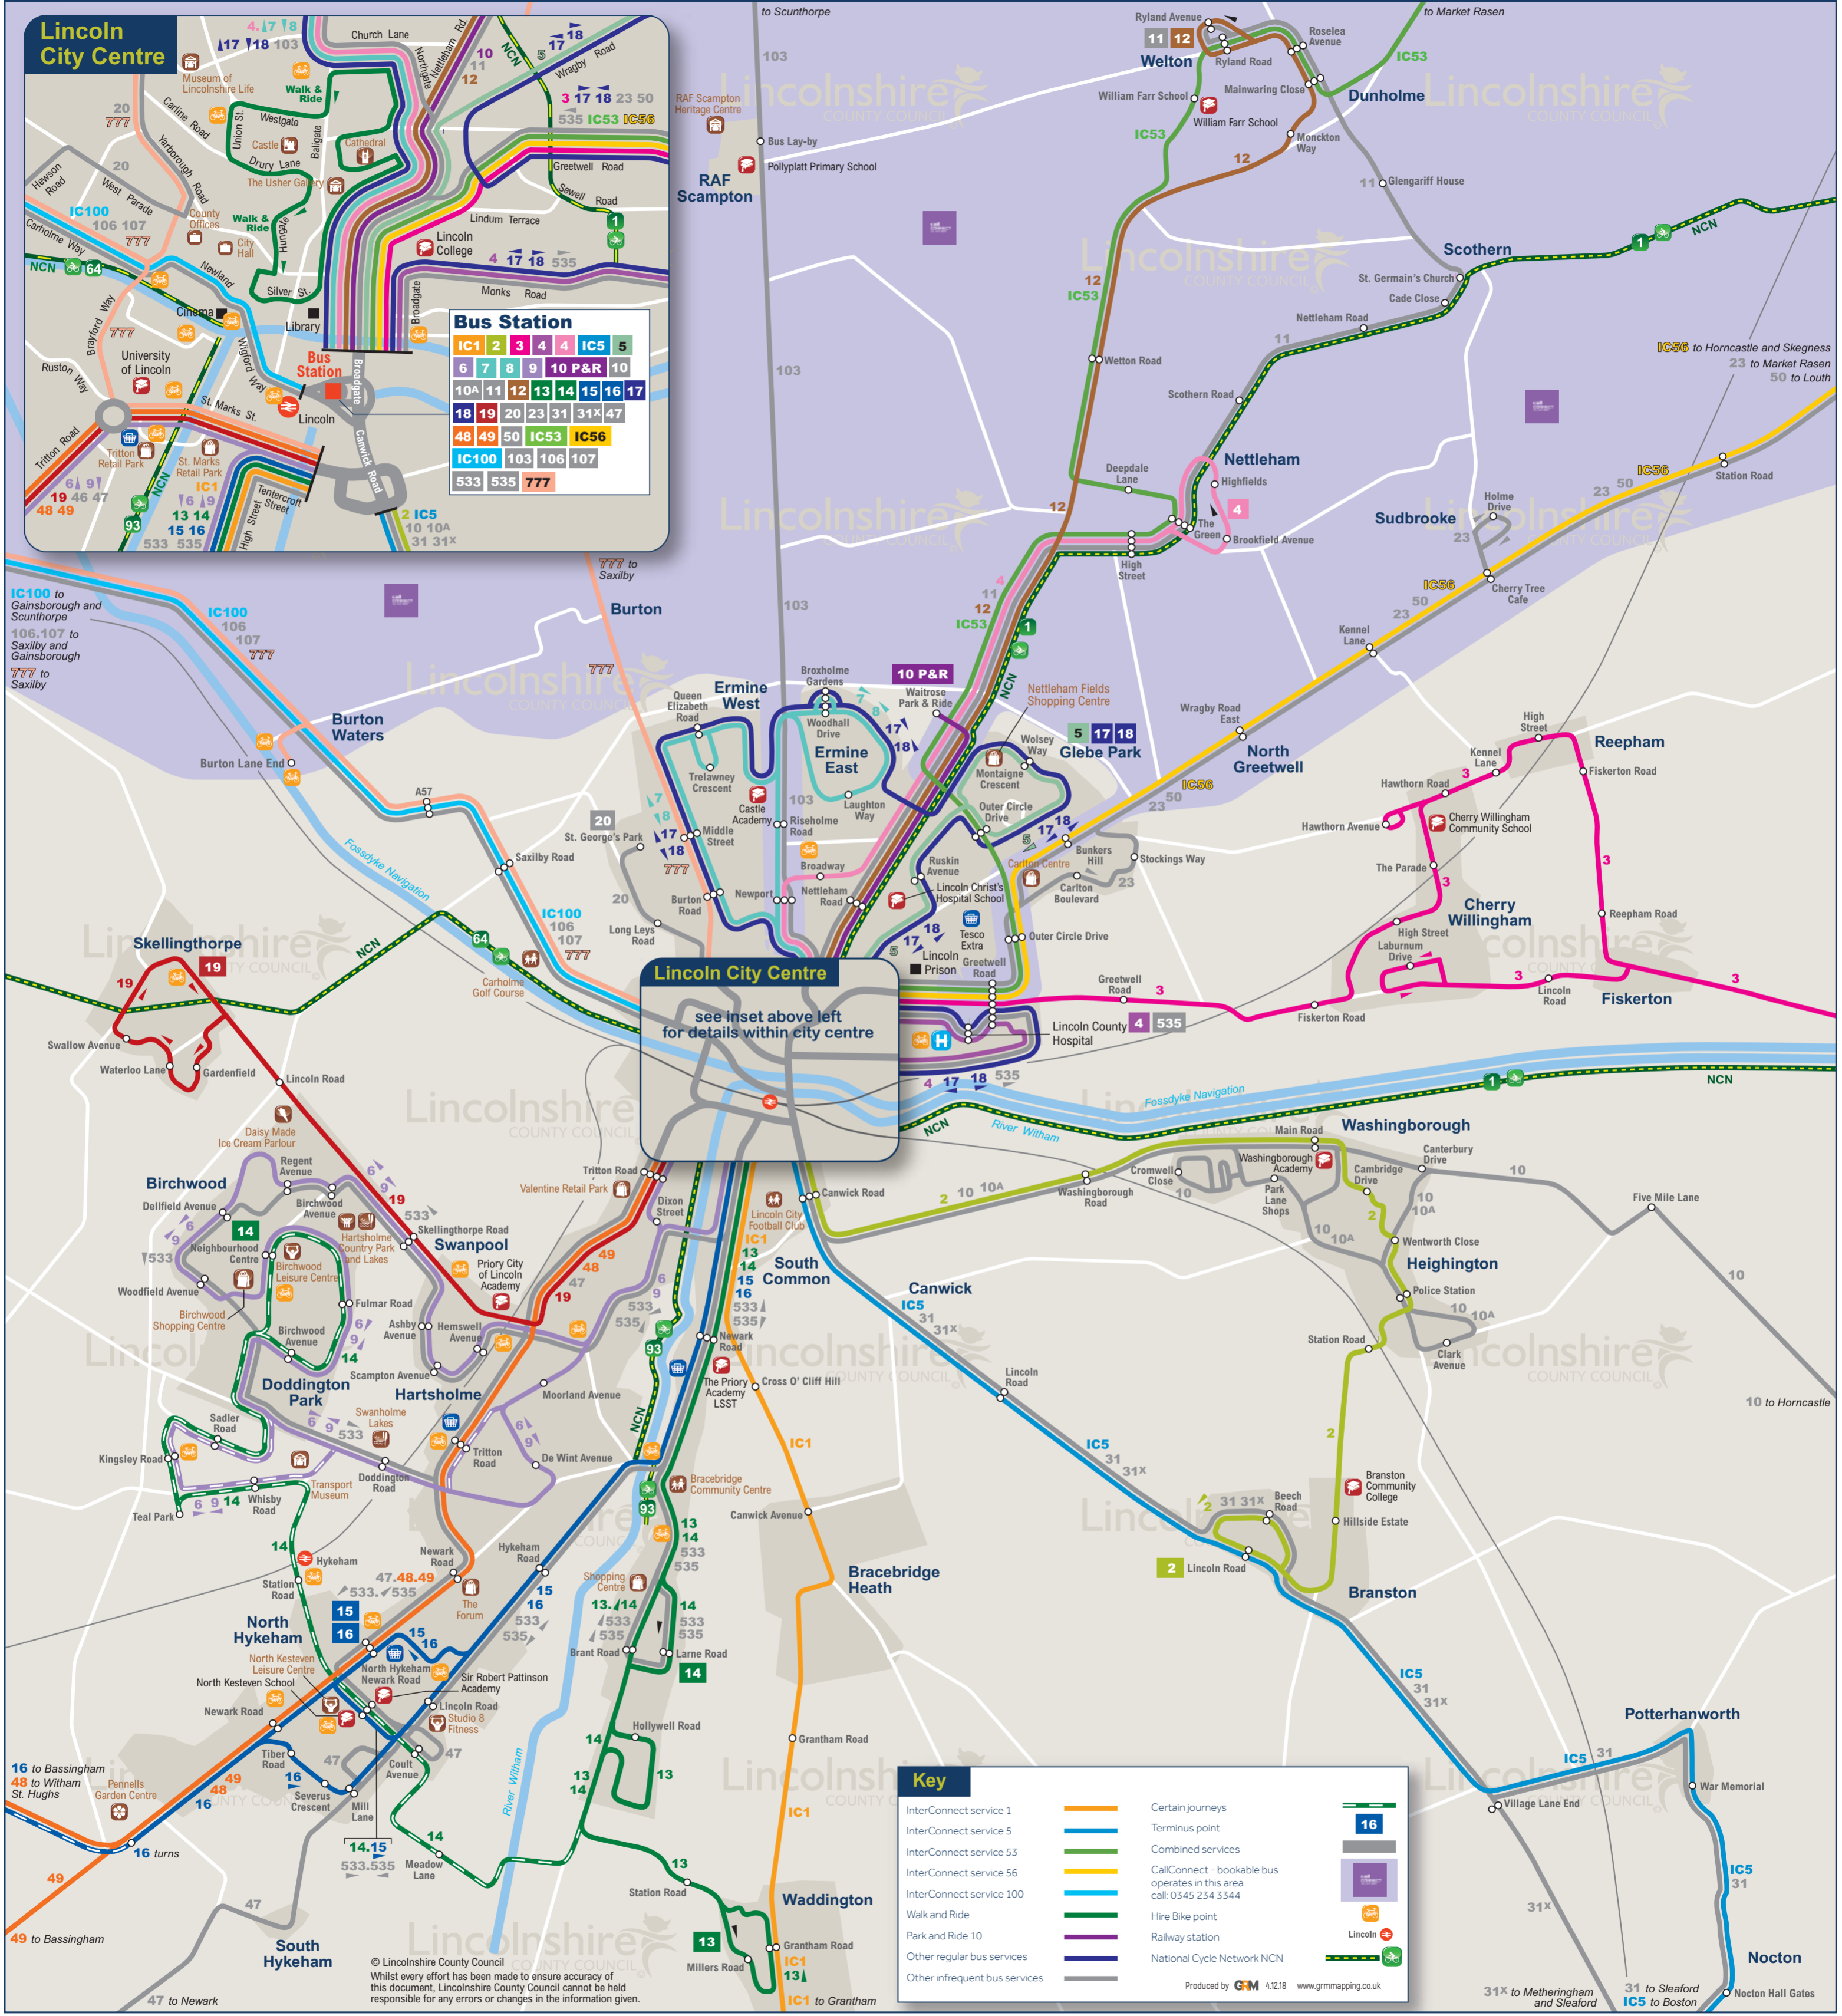

Lincoln City Centre

Lincoln City Centre
see inset above left for details within city centre

Key

- InterConnect service 1
- InterConnect service 5
- InterConnect service 53
- InterConnect service 56
- InterConnect service 100
- Walk and Ride
- Park and Ride 10
- Other regular bus services
- Other infrequent bus services
- Certain journeys
- Terminus point
- Combined services
- CallConnect - bookable bus operates in this area call: 0345 234 3344
- Hire Bike point
- Railway station
- National Cycle Network NCN

© Lincolnshire County Council
Whilst every effort has been made to ensure accuracy of this document, Lincolnshire County Council cannot be held responsible for any errors or changes in the information given.

Produced by GFM 4.12.18 www.gfmapping.co.uk

31X to Metheringham and Sleaford
31 to Sleaford
IC5 to Boston