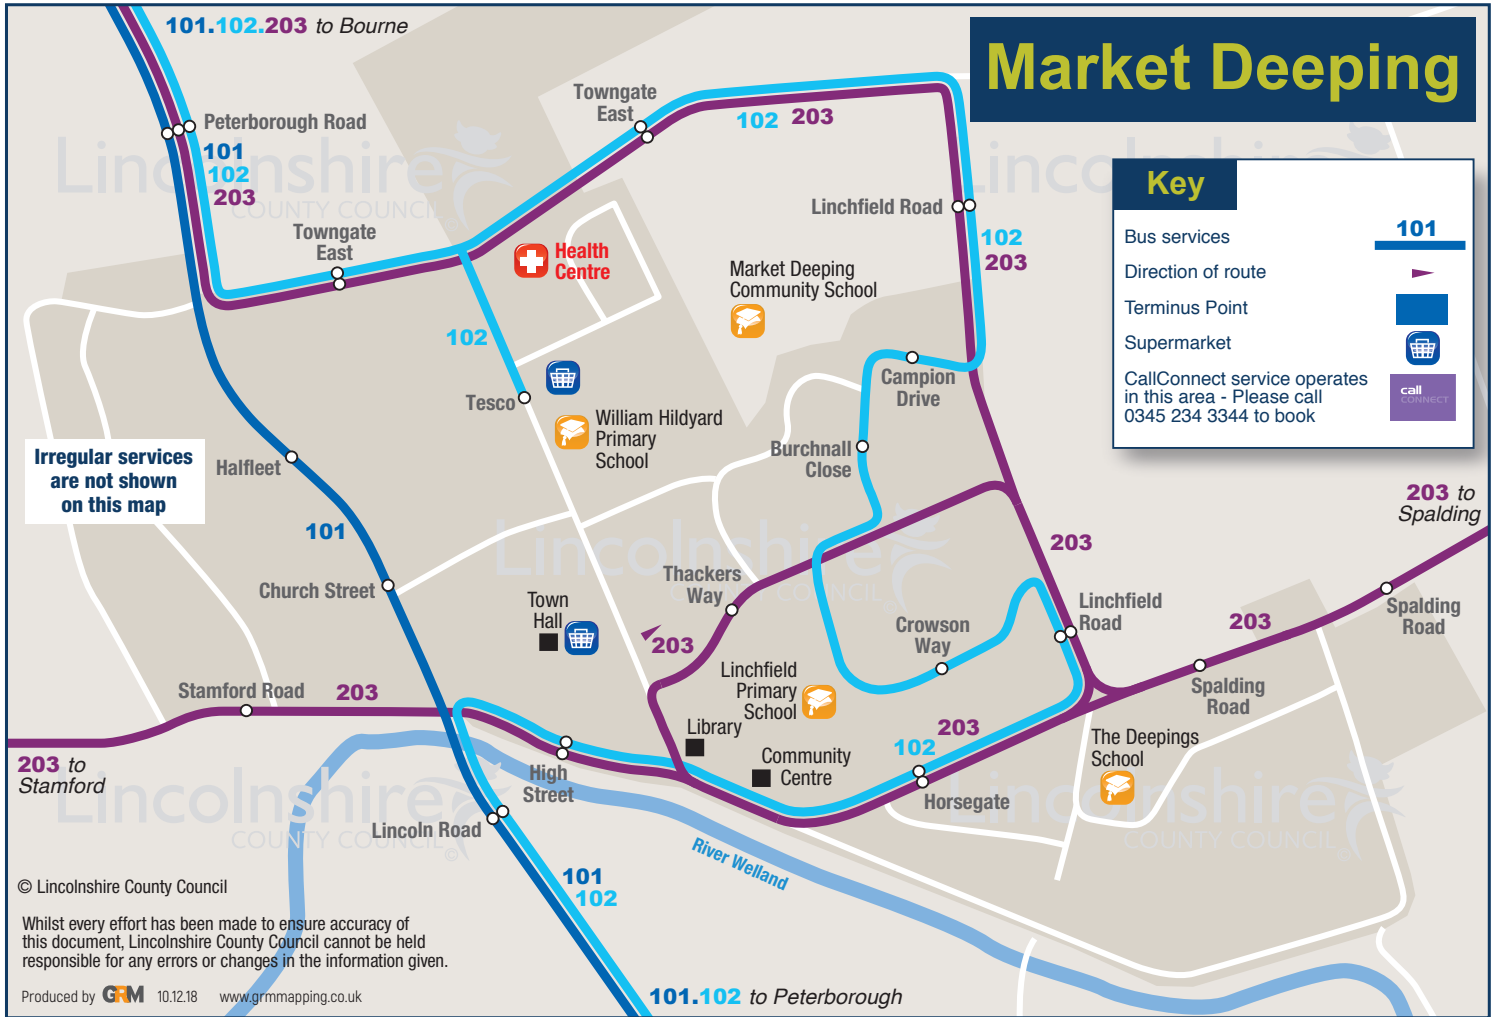

Market Deeping

Key

Bus services

101

Direction of route

Terminus Point

Supermarket

CallConnect service operates in this area - Please call 0345 234 3344 to book

Irregular services are not shown on this map

© Lincolnshire County Council

Whilst every effort has been made to ensure accuracy of this document, Lincolnshire County Council cannot be held responsible for any errors or changes in the information given.