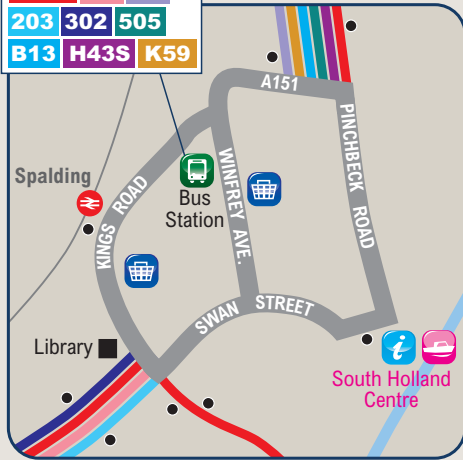

## Bus Station

it 1/2	37	62
203	302	505
B13	H43S	K59

## Key

- Into Town service
- Other bus services
- Terminus point
- Tourist Information
- Supermarket
- Shopping complex
- Water Taxi
- Start of Lincolnshire Walks
- CallConnect service operates in this area - Please call 0345 234 3344 to book