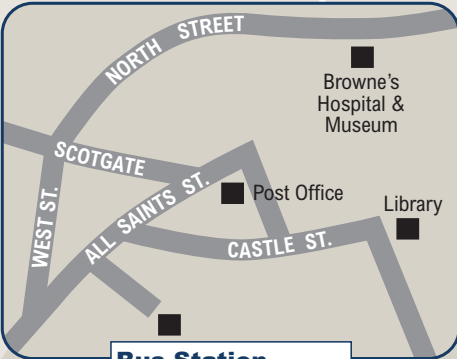

Stamford

4 to Castle Bytham, Little Bytham, Corby Glen and Grantham
 201 202 to Essendine, Bourne and Peterborough

Bus Station
 4 9 X9 12 185
 calling:
 182 201 202 205

North Street
 203
 calling:
 4 201 202

Stamford Town Centre
 see inset left for details within town centre

Key

Town service	182	Supermarket	
Crosstown	201	Start of Lincolnshire Walks	
Other bus services	9	CallConnect service operates in this area - Please call 0345 263 8153 to book	
Direction of route			
Tourist Information			