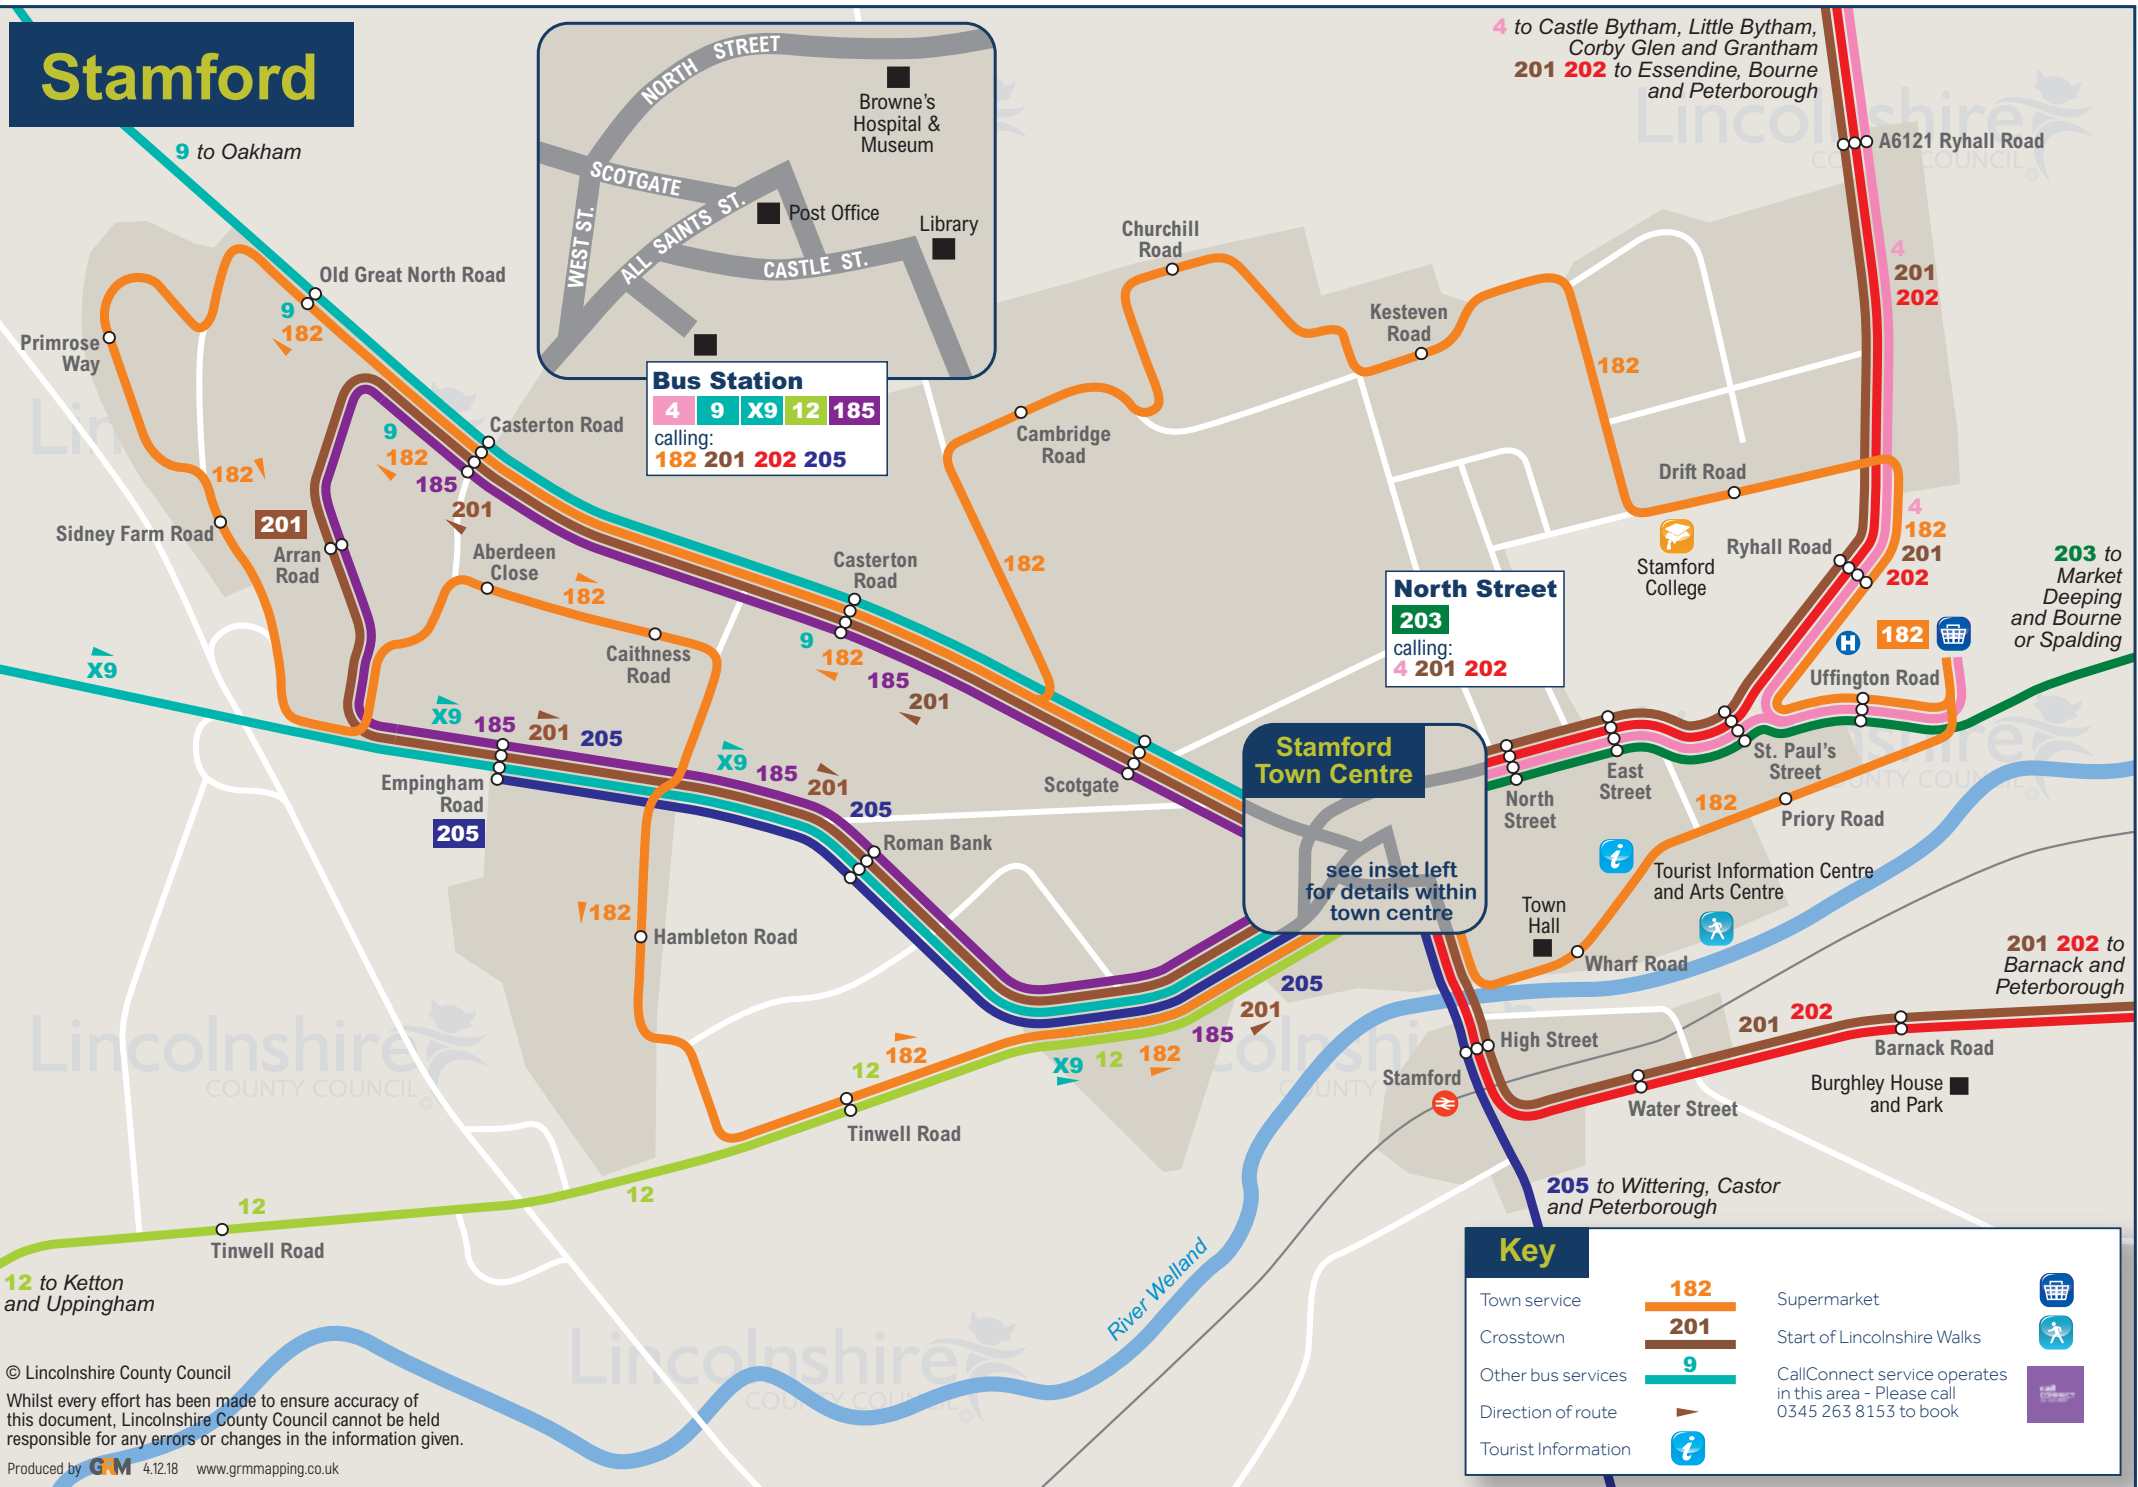

Stamford

4 to Castle Bytham, Little Bytham, Corby Glen and Grantham
 201 202 to Essendine, Bourne and Peterborough

Bus Station
 4 9 X9 12 185
 calling:
 182 201 202 205

North Street
 203
 calling:
 4 201 202

Stamford Town Centre
 see inset left for details within town centre

Key

Town service	182	Supermarket	
Crosstown	201	Start of Lincolnshire Walks	
Other bus services	9	CallConnect service operates in this area - Please call 0345 263 8153 to book	
Direction of route			
Tourist Information			