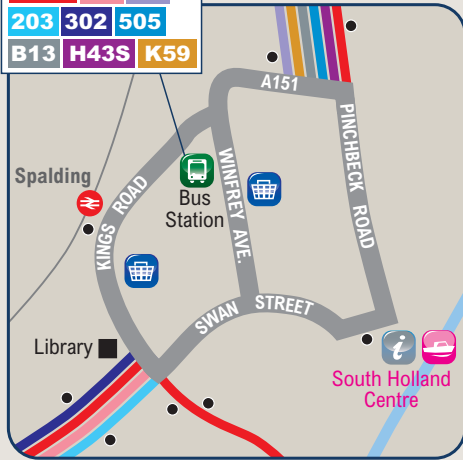

Spalding

Bus Station

it 1/2	37	62
203	302	505
B13	H43S	K59

Spalding Town Centre
see inset left for details within town centre

Key

- Into Town service
- Other bus services
- Terminus point
- Tourist Information
- Supermarket
- Shopping complex
- Water Taxi
- Start of Lincolnshire Walks
- CallConnect service operates in this area - Please call 0345 234 3344 to book