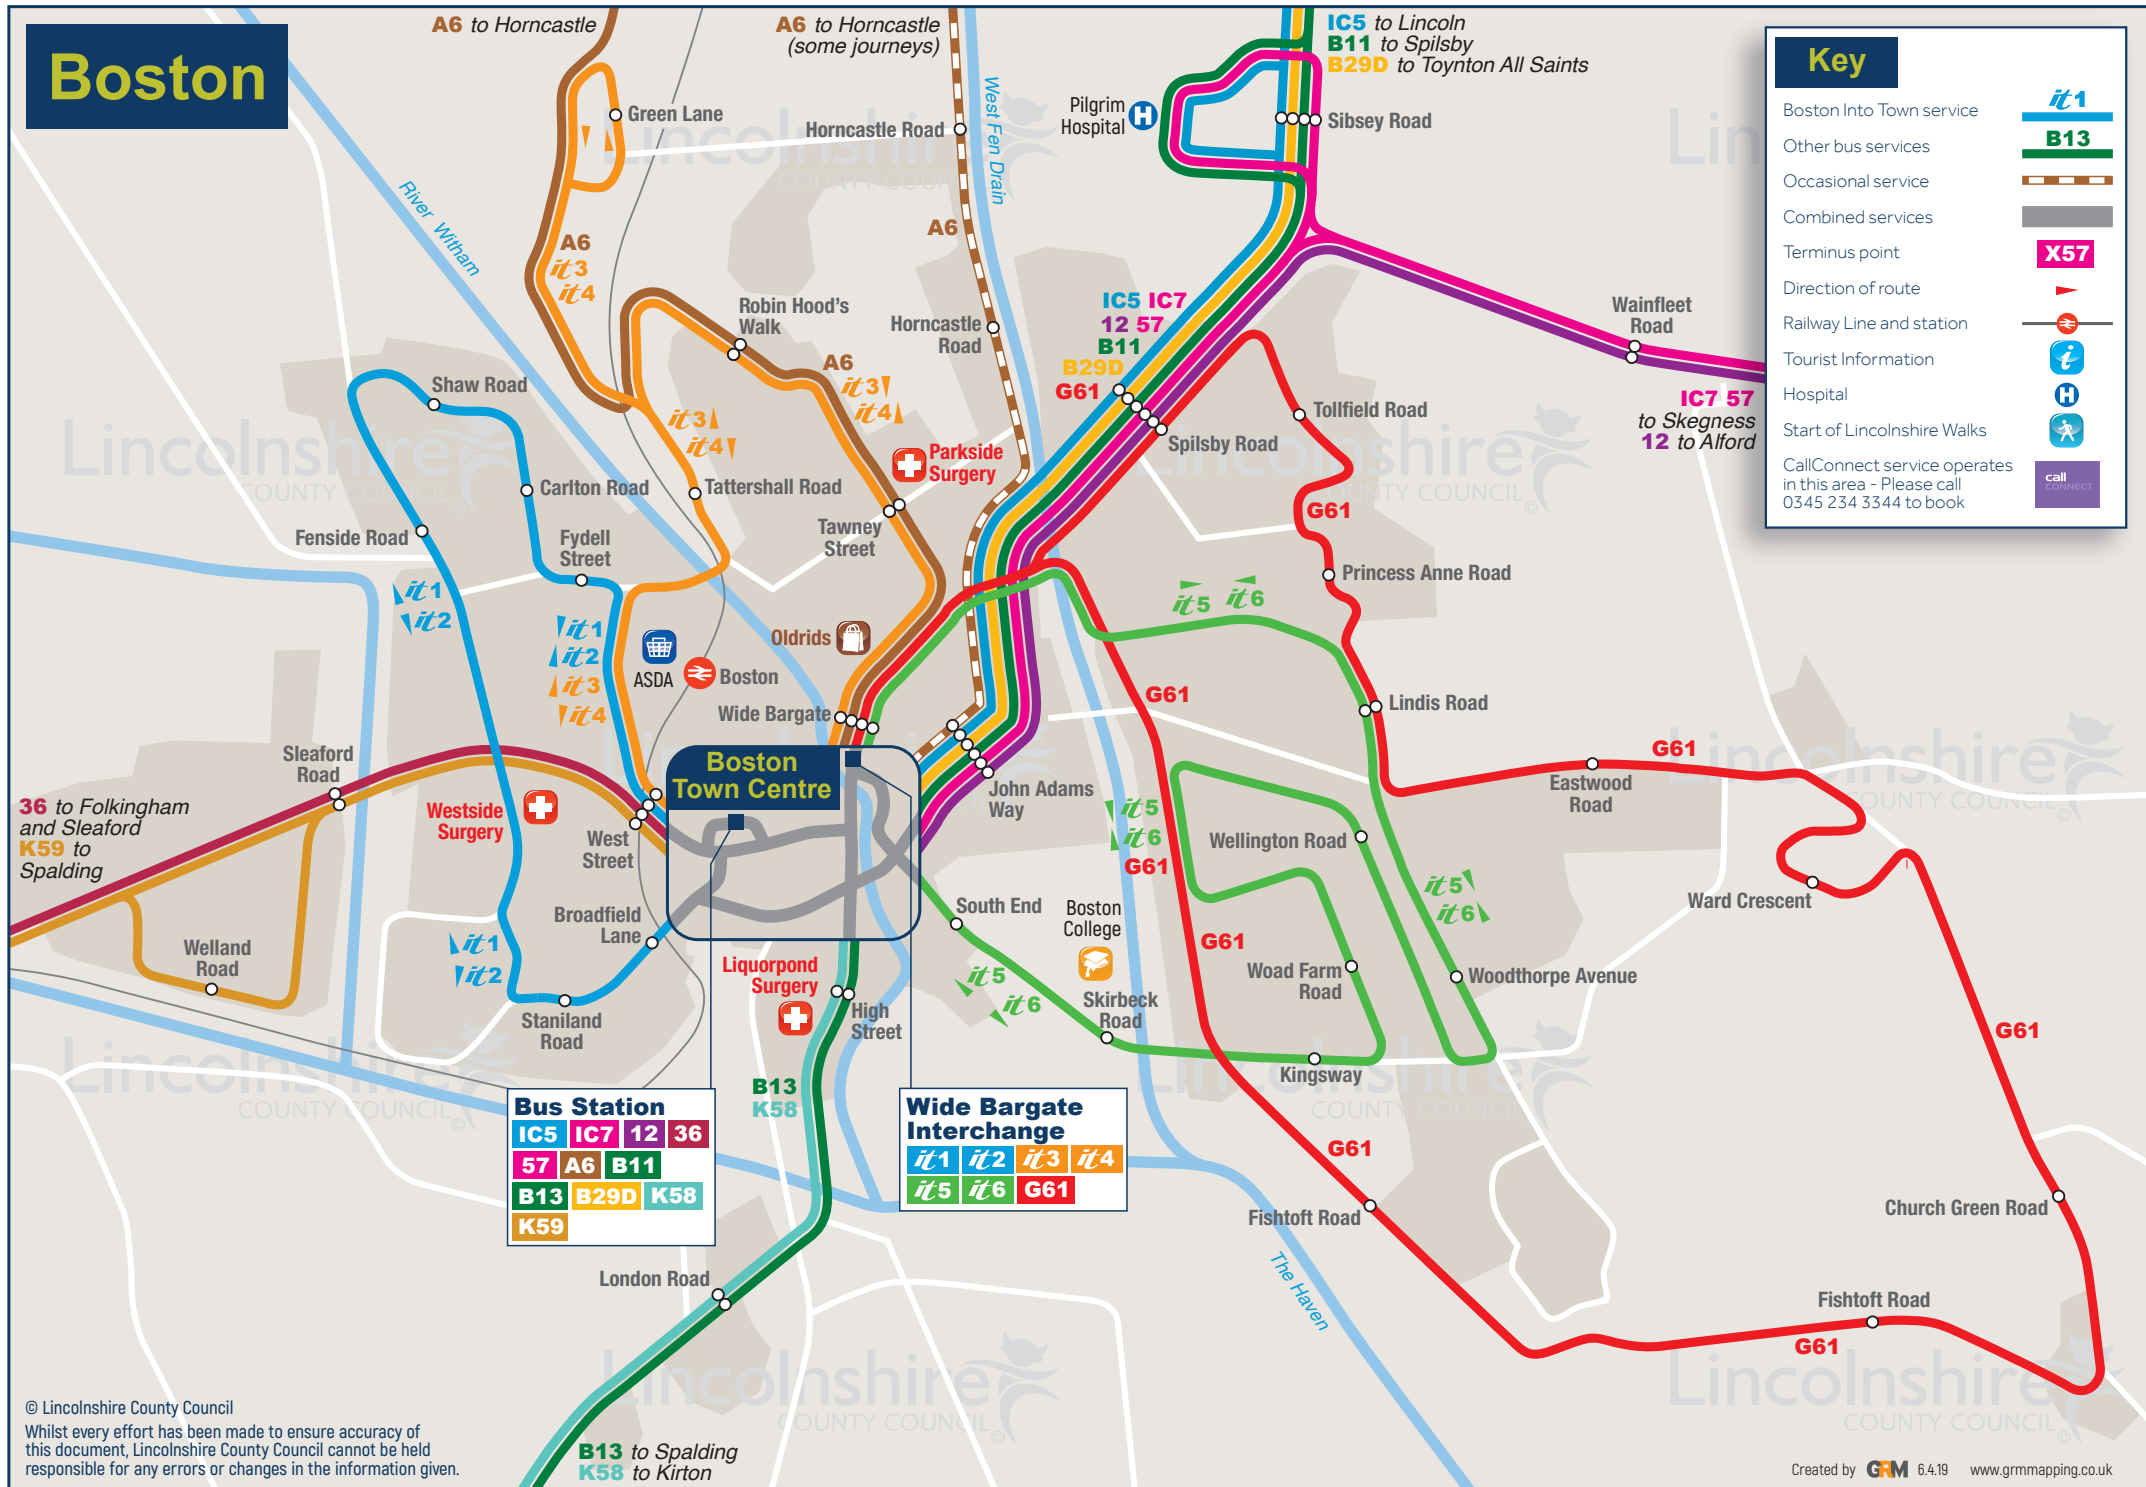

# Boston

### Key

- Boston Into Town service
- Other bus services
- Occasional service
- Combined services
- Terminus point
- Direction of route
- Railway Line and station
- Tourist Information
- Hospital
- Start of Lincolnshire Walks
- CallConnect service operates in this area - Please call 0345 234 3344 to book

**Bus Station**

IC5	IC7	12	36
57	A6	B11	
B13	B29D	K58	
K59			

**Wide Bargate Interchange**

it1	it2	it3	it4
it5	it6	G61	

© Lincolnshire County Council  
 Whilst every effort has been made to ensure accuracy of this document, Lincolnshire County Council cannot be held responsible for any errors or changes in the information given.