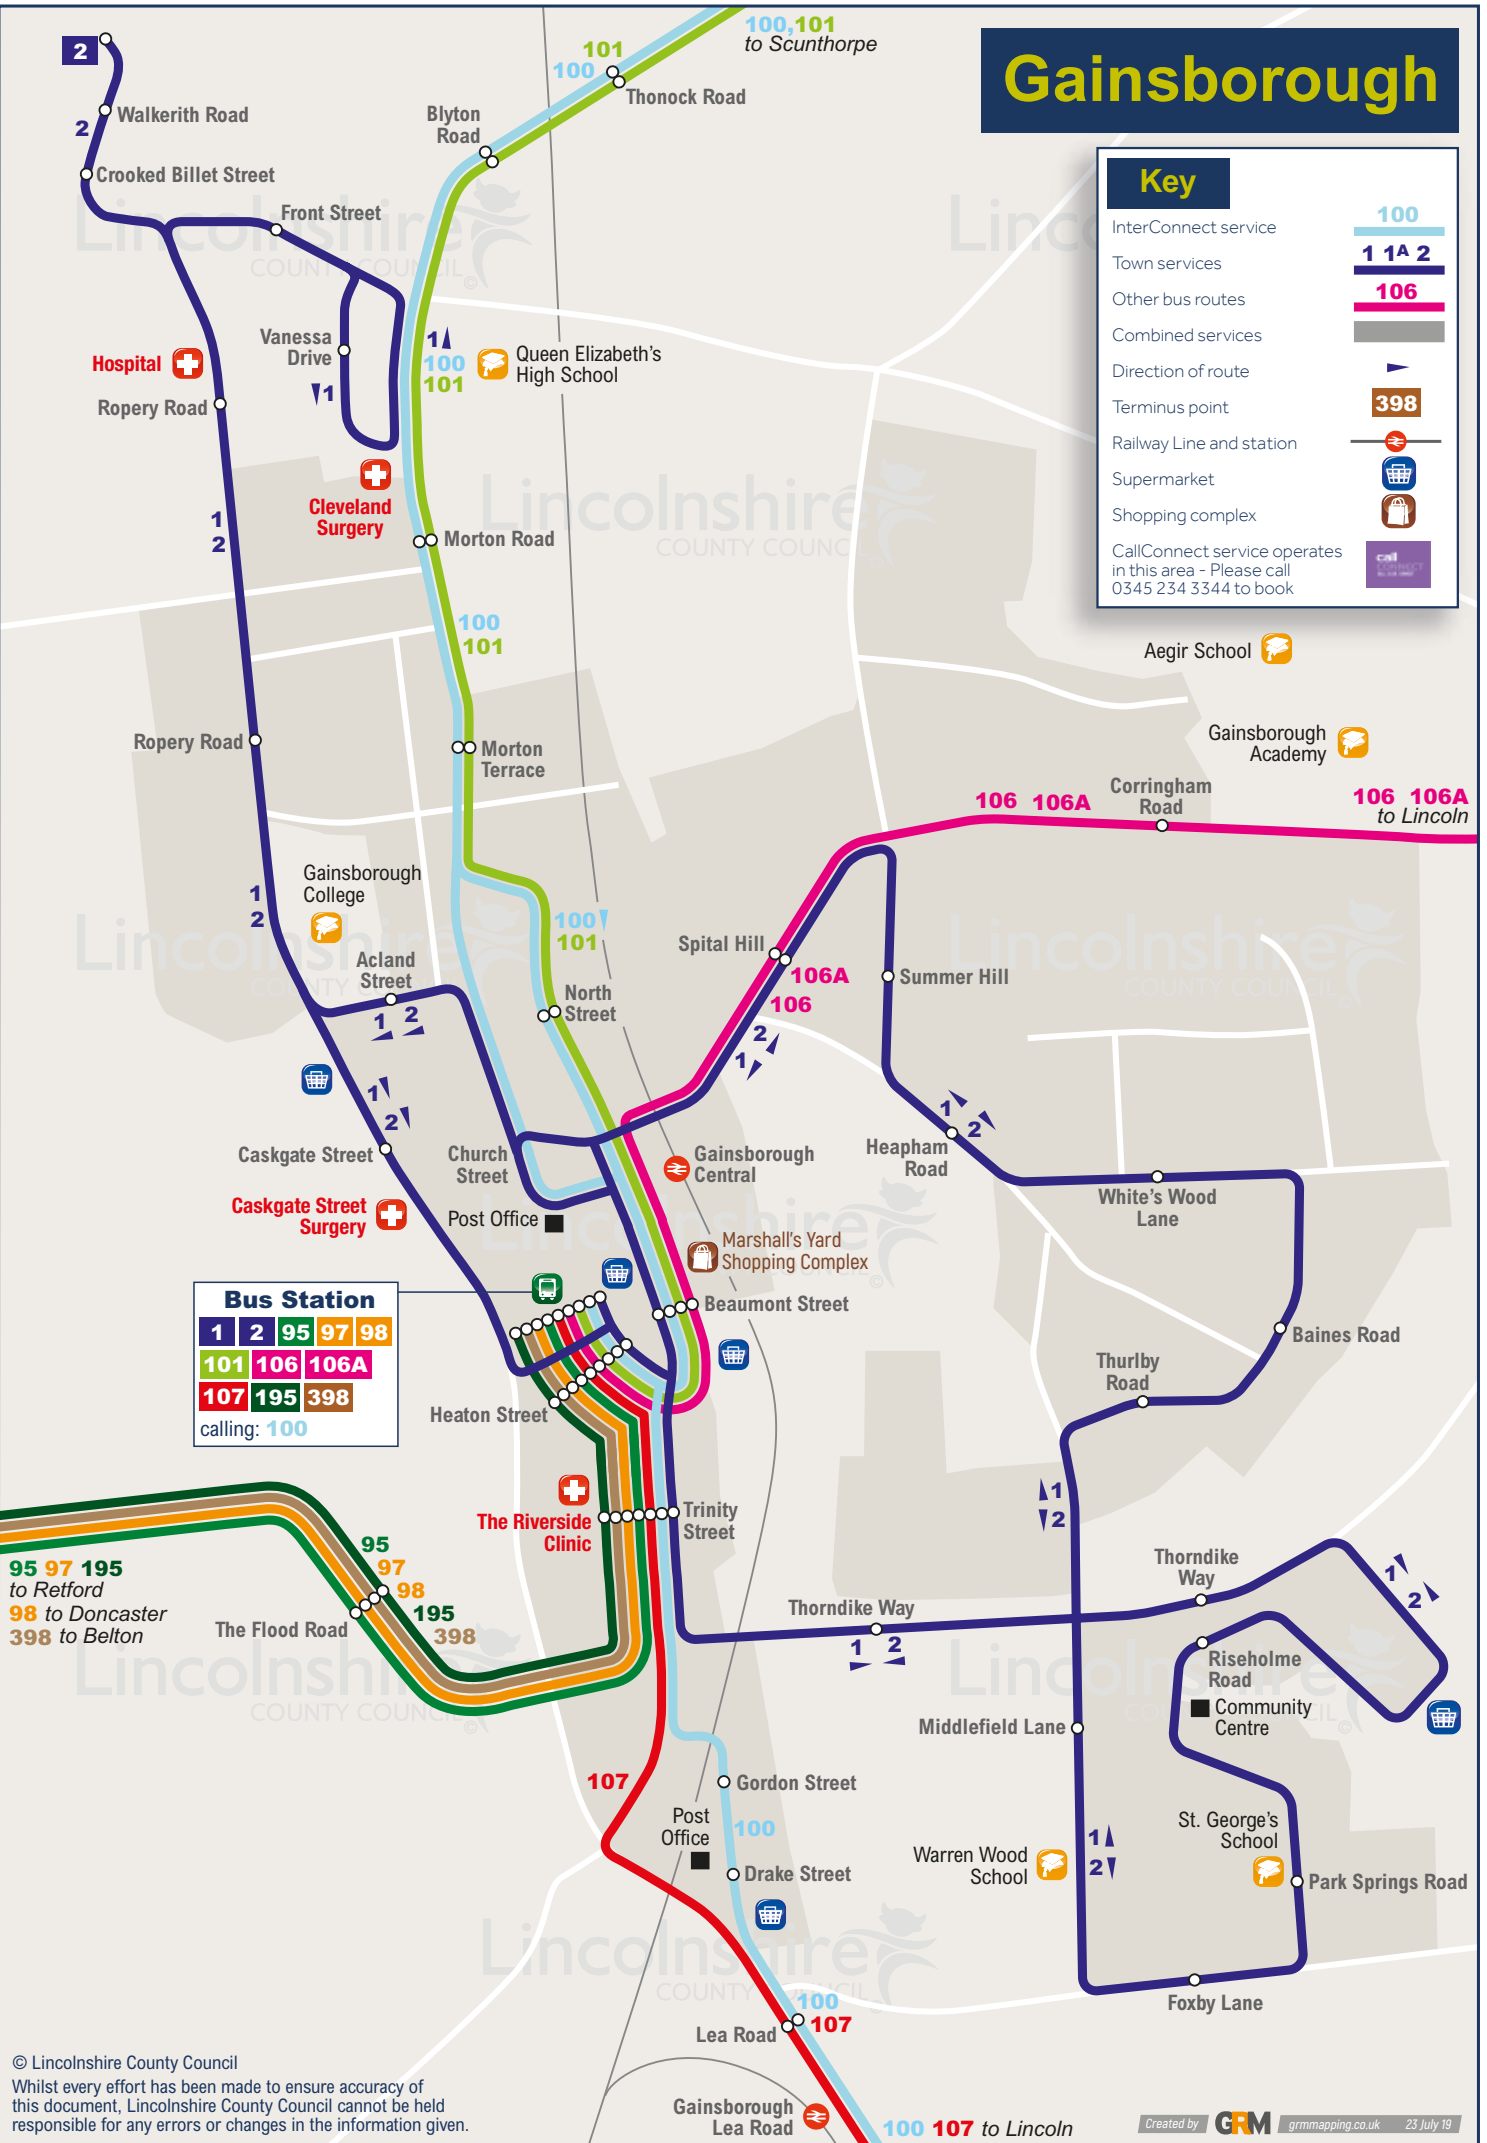

Gainsborough

Key

- InterConnect service 
- Town services 
- Other bus routes 
- Combined services 
- Direction of route 
- Terminus point 
- Railway Line and station 
- Supermarket 
- Shopping complex 
- CallConnect service operates in this area - Please call 0345 234 3344 to book 

Bus Station

1	2	95	97	98
101	106	106A		
107	195	398		

calling: 100

© Lincolnshire County Council
 Whilst every effort has been made to ensure accuracy of this document, Lincolnshire County Council cannot be held responsible for any errors or changes in the information given.