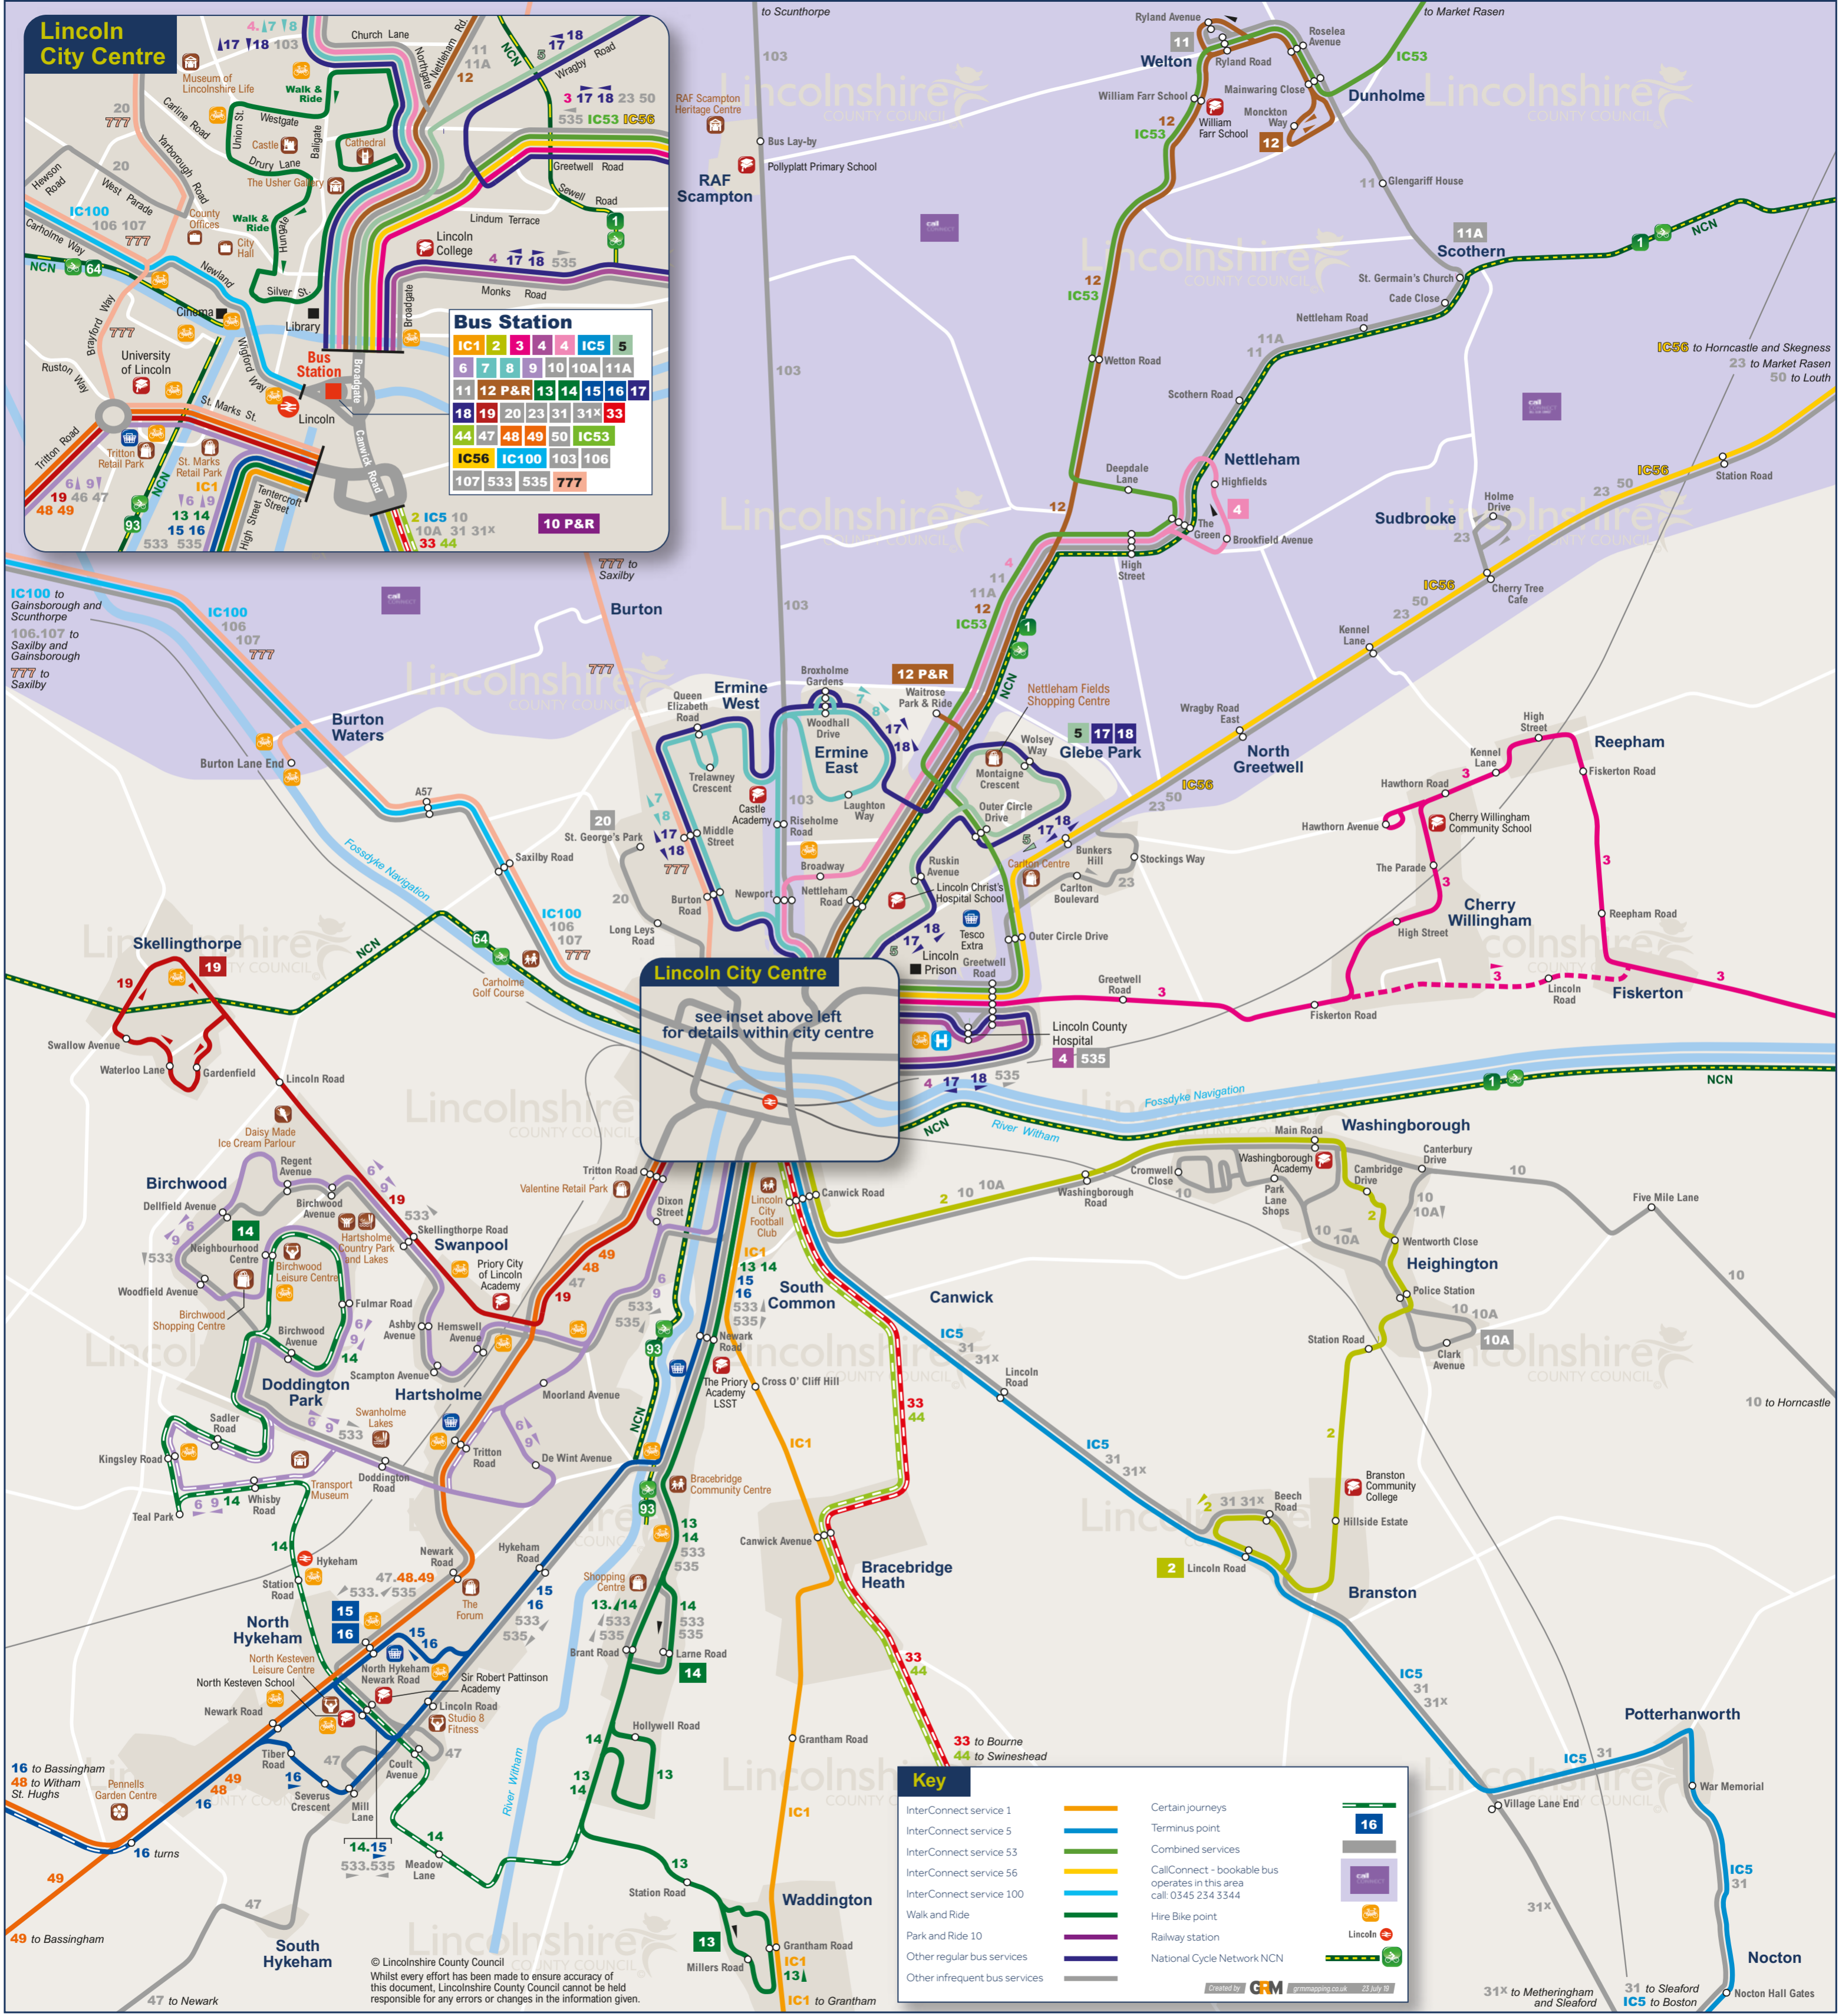

# Lincoln City Centre

**Key**

- InterConnect service 1
- InterConnect service 5
- InterConnect service 53
- InterConnect service 56
- InterConnect service 100
- Walk and Ride
- Park and Ride 10
- Other regular bus services
- Other infrequent bus services
- Certain journeys
- Terminus point
- Combined services
- CallConnect - bookable bus operates in this area call: 0345 234 3344
- Hire Bike point
- Railway station
- National Cycle Network NCN

Created by GRM grmmapping.co.uk 23 July 19

© Lincolnshire County Council  
Whilst every effort has been made to ensure accuracy of this document, Lincolnshire County Council cannot be held responsible for any errors or changes in the information given.

31X to Metheringham and Sleaford  
31 to Sleaford  
IC5 to Boston