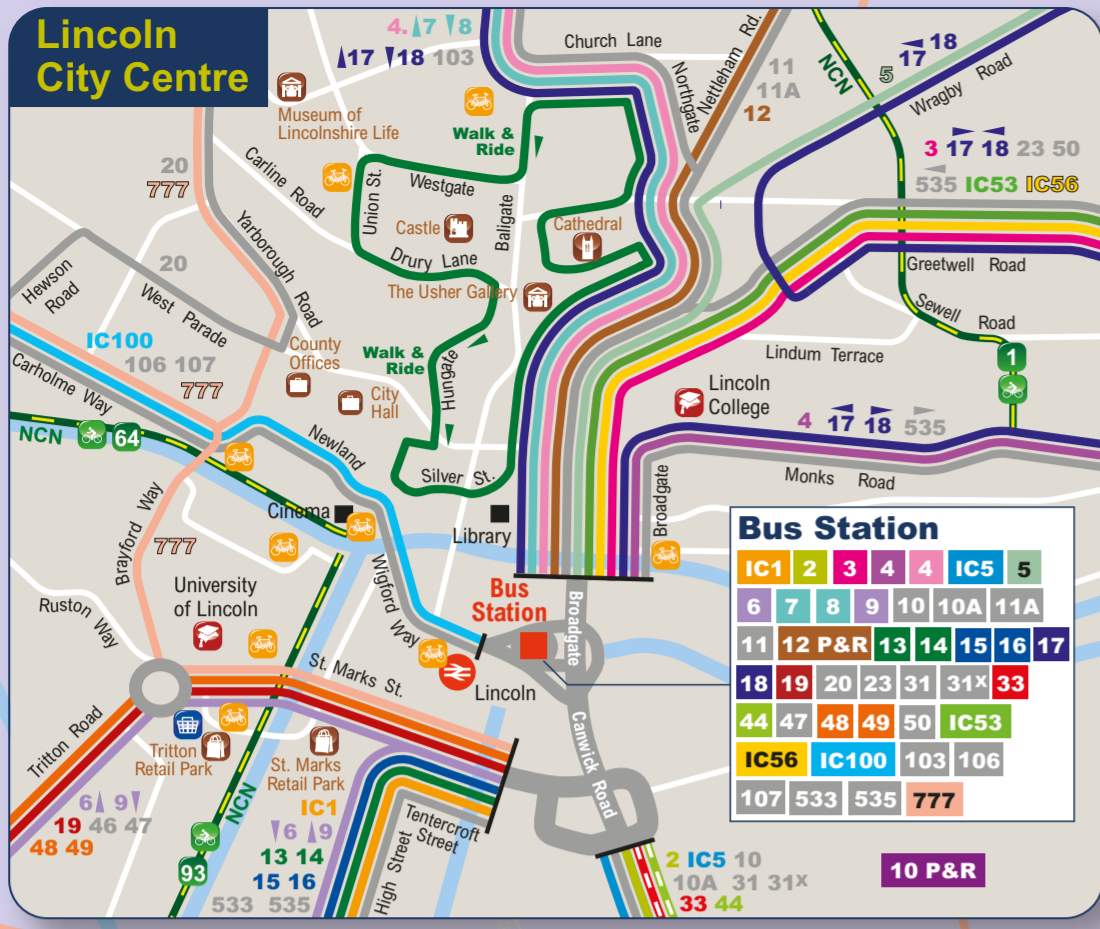

# Lincoln City Centre

**Key**

- InterConnect service 1
- InterConnect service 5
- InterConnect service 53
- InterConnect service 56
- InterConnect service 100
- Walk and Ride
- Park and Ride 10
- Other regular bus services
- Other infrequent bus services
- Certain journeys
- Terminus point
- Combined services
- CallConnect - bookable bus operates in this area call: 0345 234 3344
- Hire Bike point
- Railway station
- National Cycle Network NCN

31X to Metheringham and Sleaford  
31 to Sleaford  
IC5 to Boston