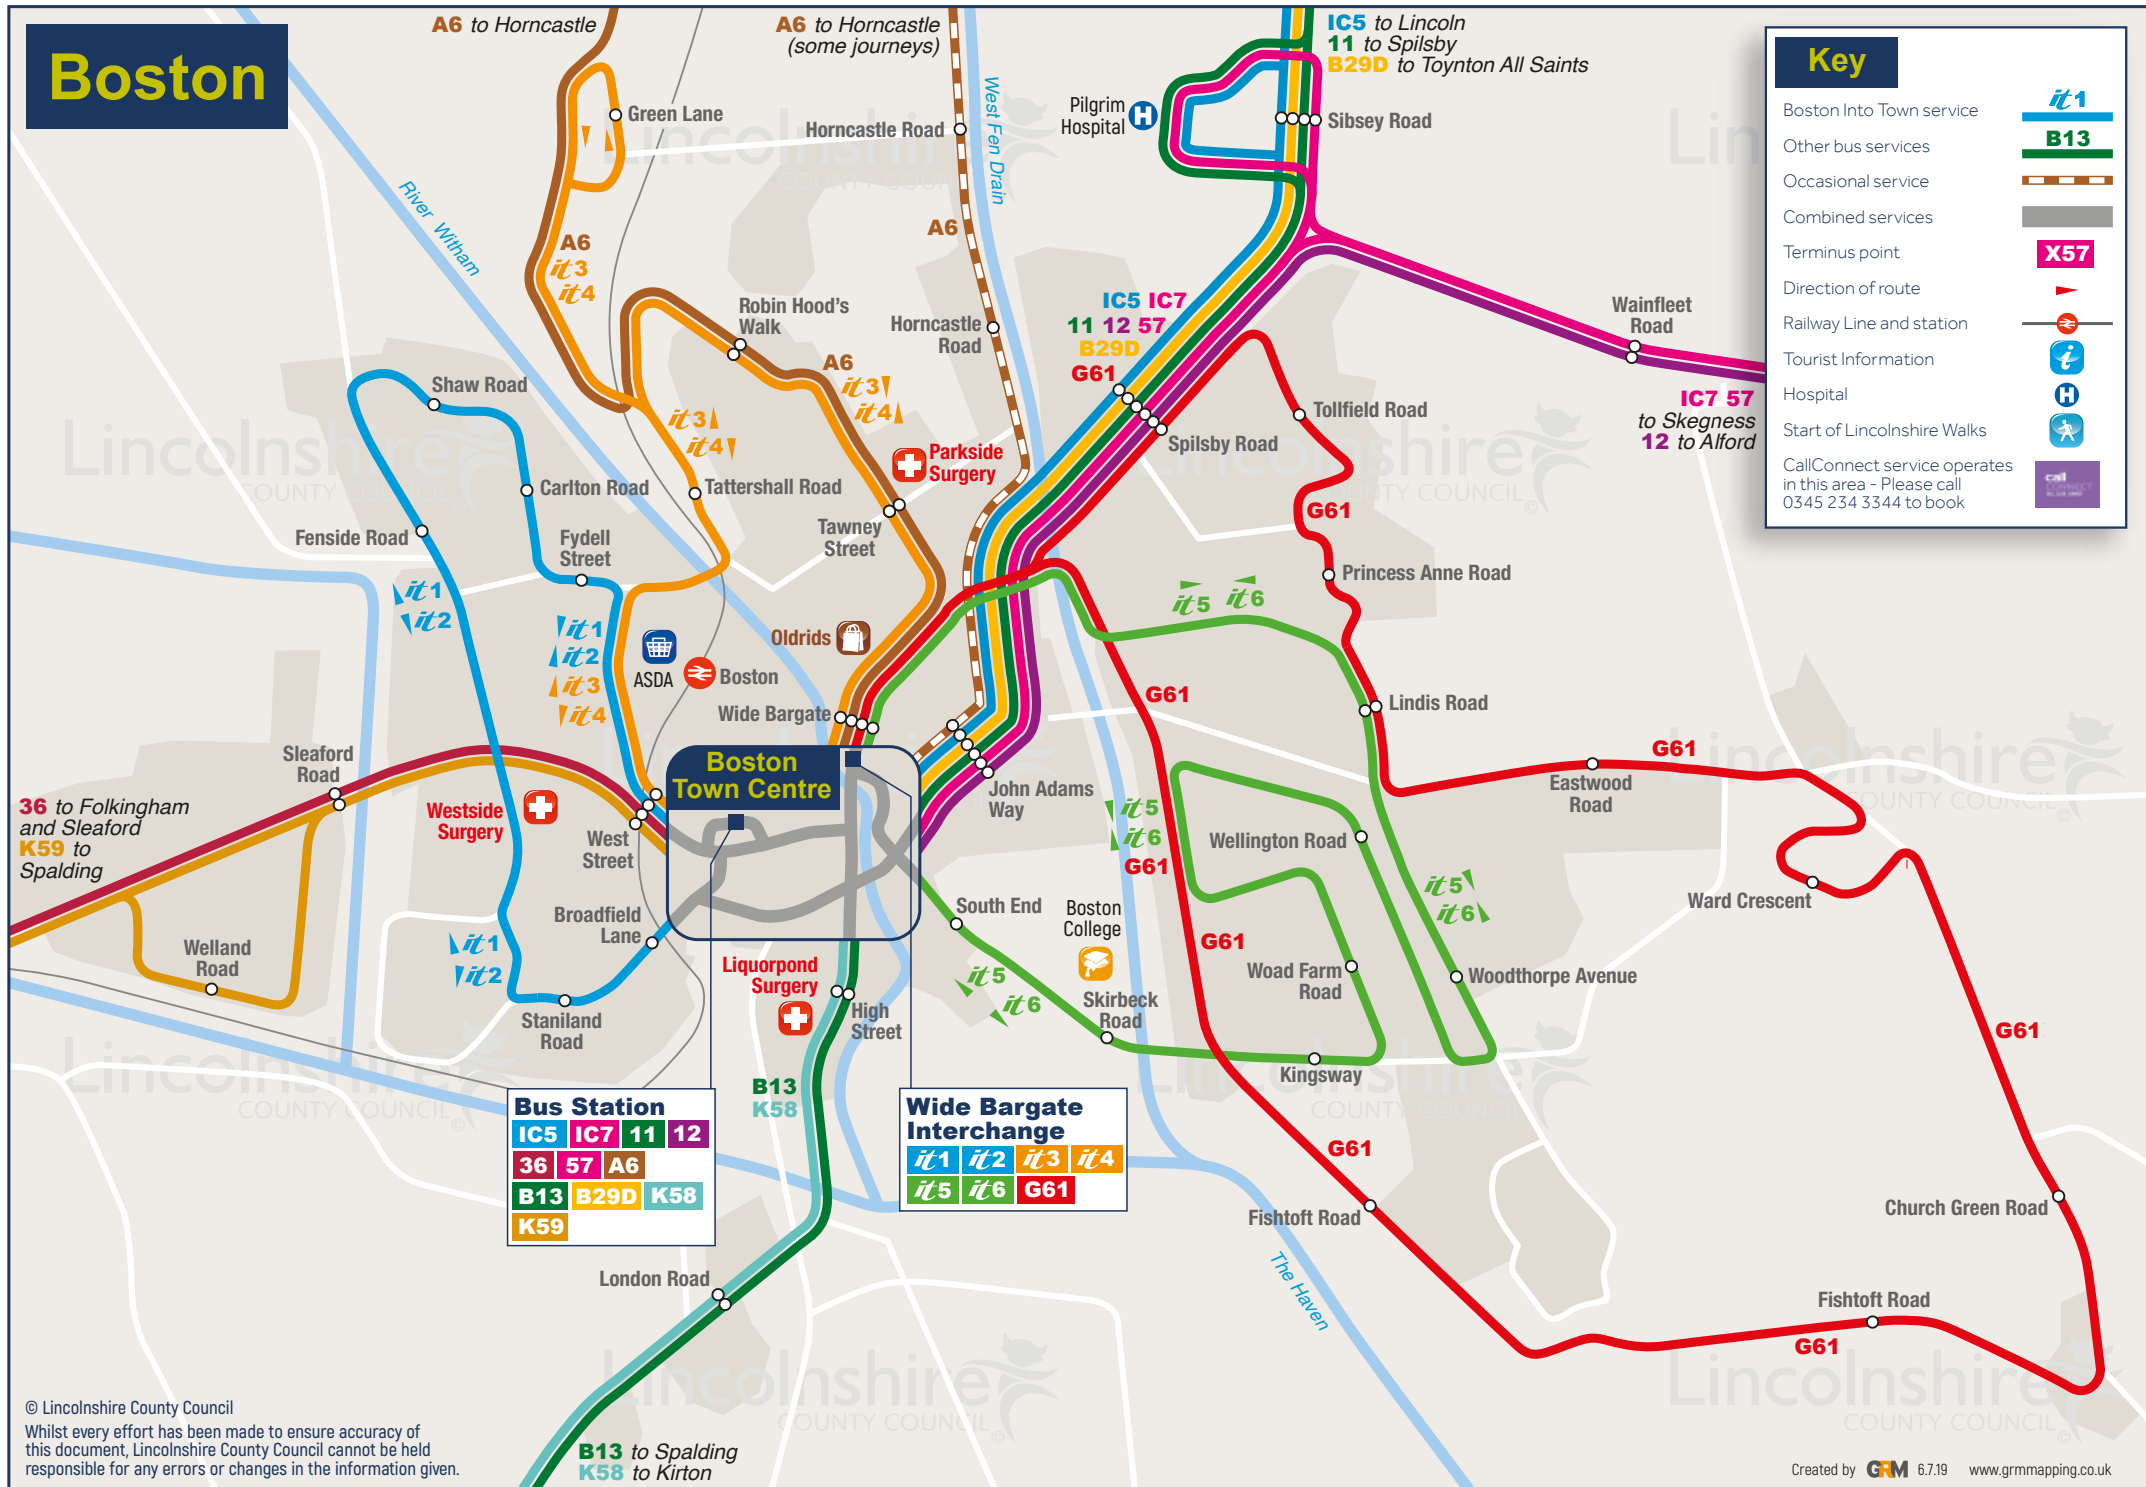

Boston

Key

- Boston Into Town service
- Other bus services
- Occasional service
- Combined services
- Terminus point
- Direction of route
- Railway Line and station
- Tourist Information
- Hospital
- Start of Lincolnshire Walks
- CallConnect service operates in this area - Please call 0345 234 3344 to book

Bus Station

IC5	IC7	11	12
36	57	A6	
B13	B29D	K58	
K59			

Wide Bargate Interchange

it1	it2	it3	it4
it5	it6	G61	

36 to Folkingham and Sleaford
K59 to Spalding

© Lincolnshire County Council
Whilst every effort has been made to ensure accuracy of this document, Lincolnshire County Council cannot be held responsible for any errors or changes in the information given.