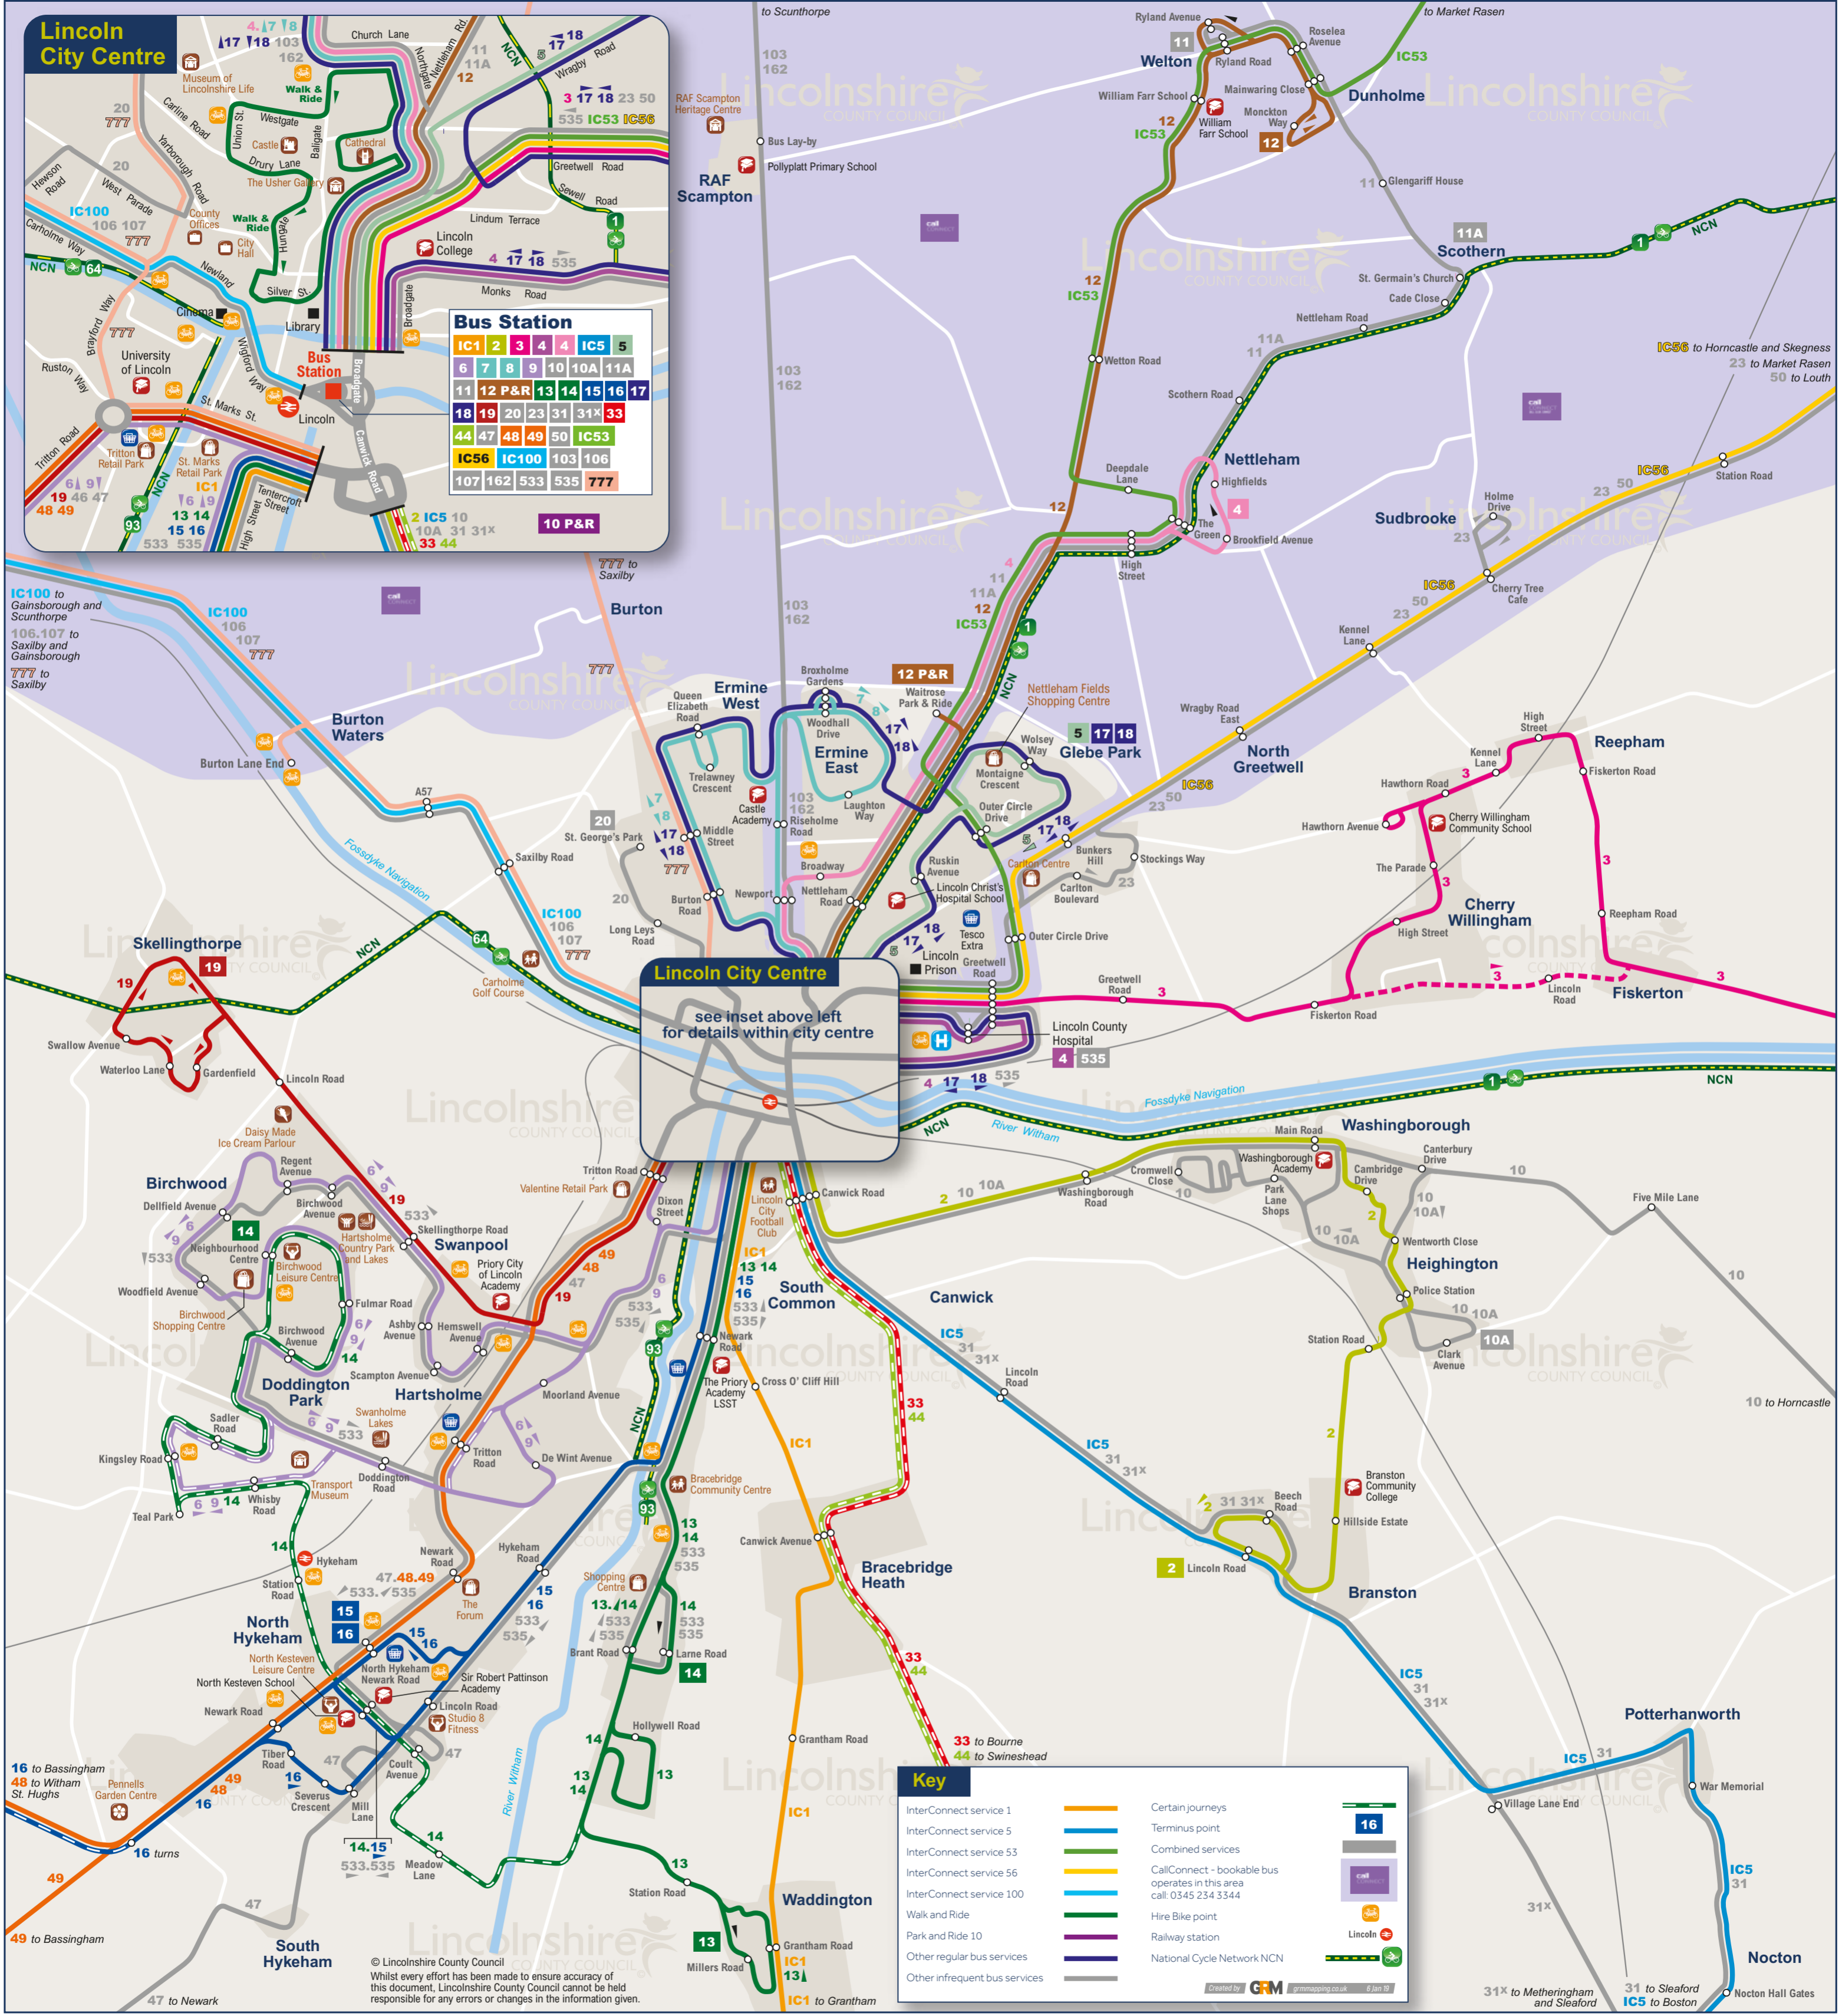

Lincoln City Centre

31X to Metheringham and Sleaford
31 to Sleaford
IC5 to Boston