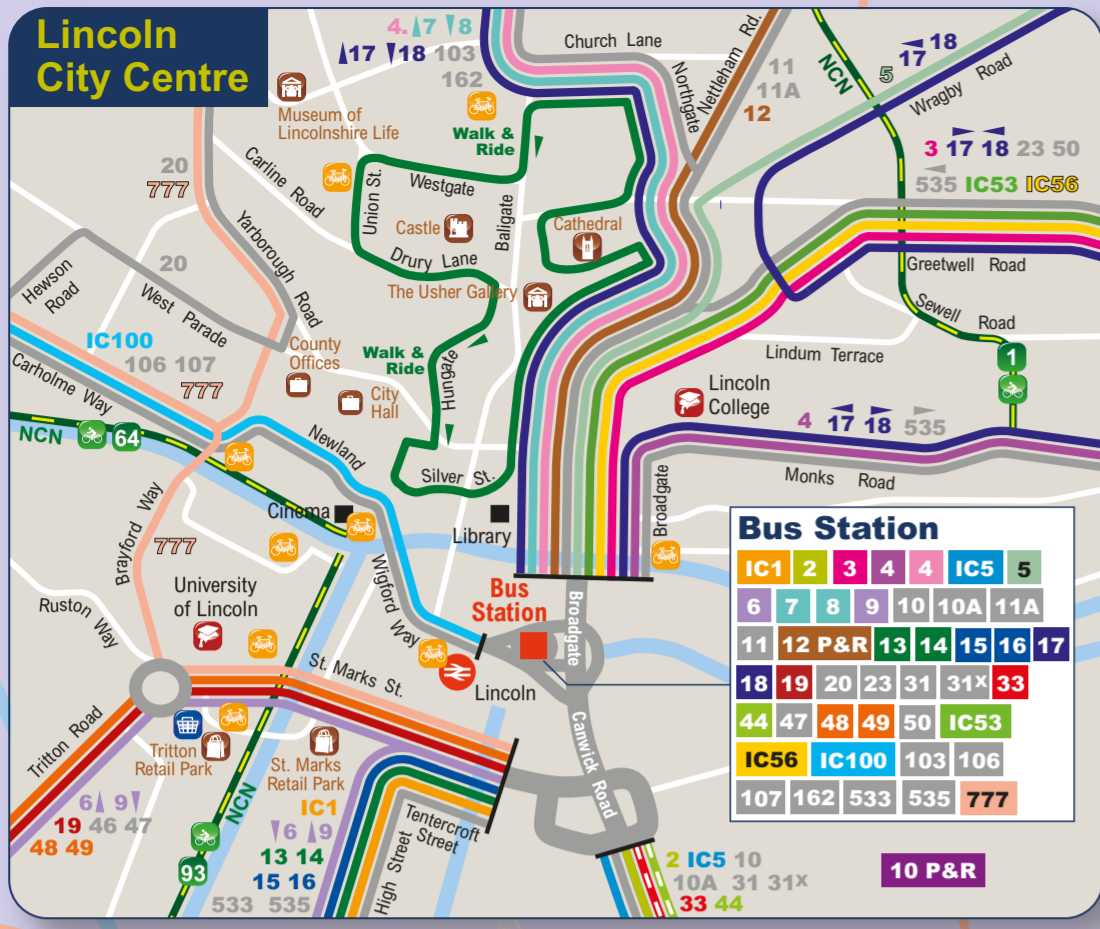

Lincoln City Centre

31X to Metheringham and Sleaford
31 to Sleaford
IC5 to Boston