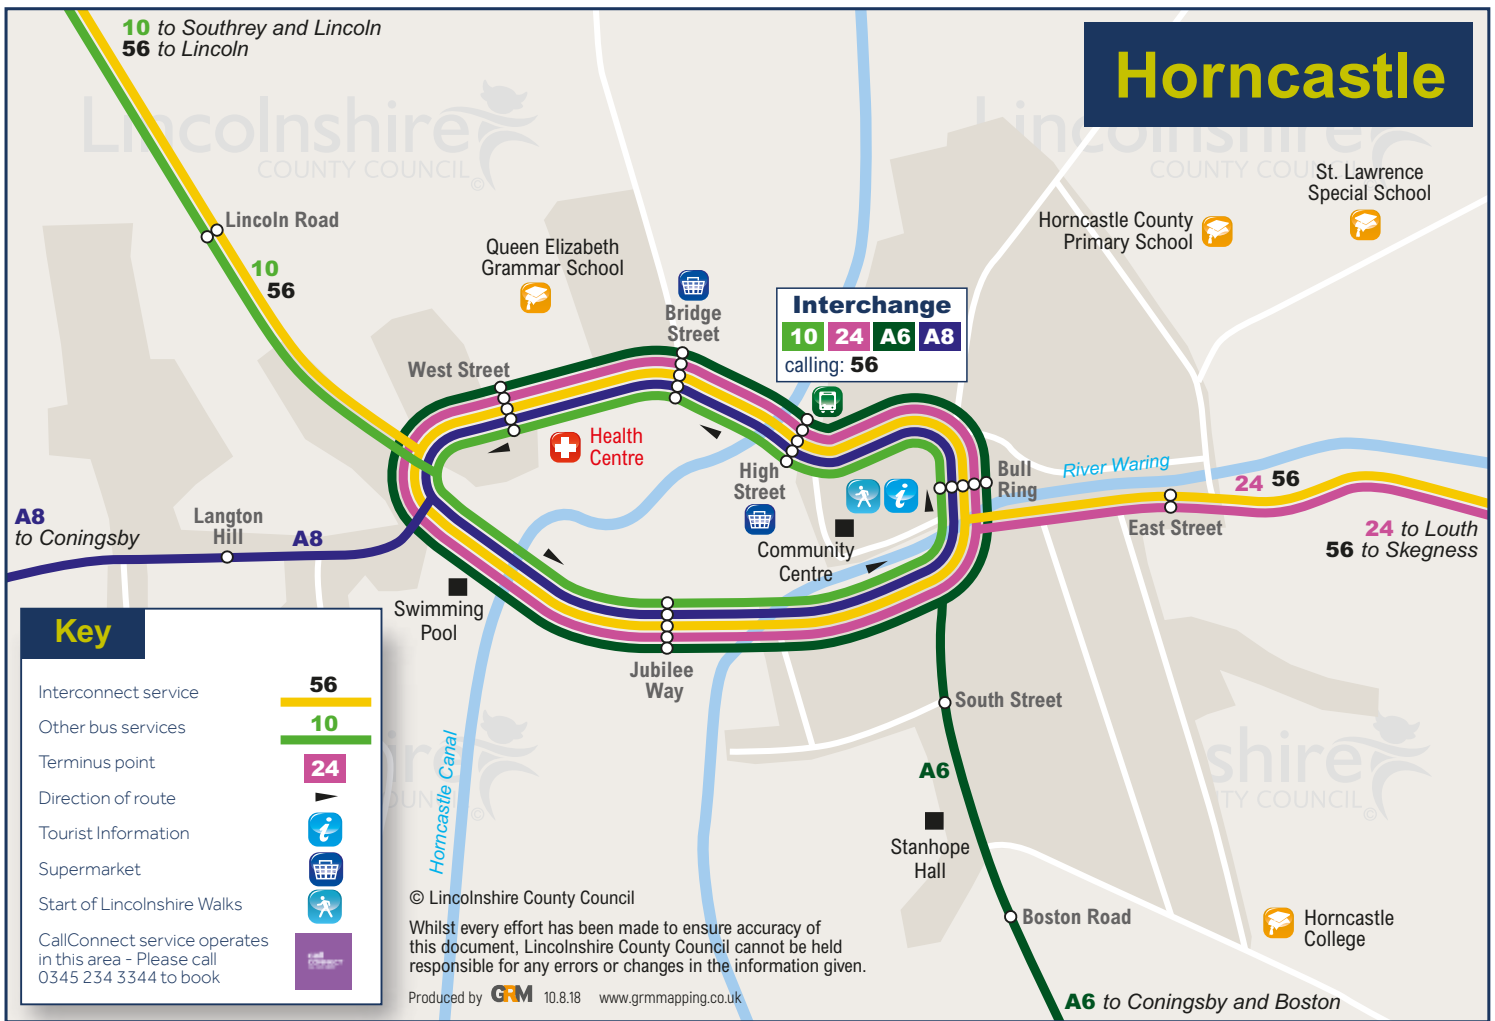

Horncastle

Interchange
10 24 A6 A8
 calling: **56**

Key

- Interconnect service **56**
- Other bus services **10**
- Terminus point **24**
- Direction of route
- Tourist Information
- Supermarket
- Start of Lincolnshire Walks

CallConnect service operates in this area - Please call 0345 234 3344 to book

© Lincolnshire County Council
 Whilst every effort has been made to ensure accuracy of this document, Lincolnshire County Council cannot be held responsible for any errors or changes in the information given.
 Produced by GRM 10.8.18 www.grmmapping.co.uk