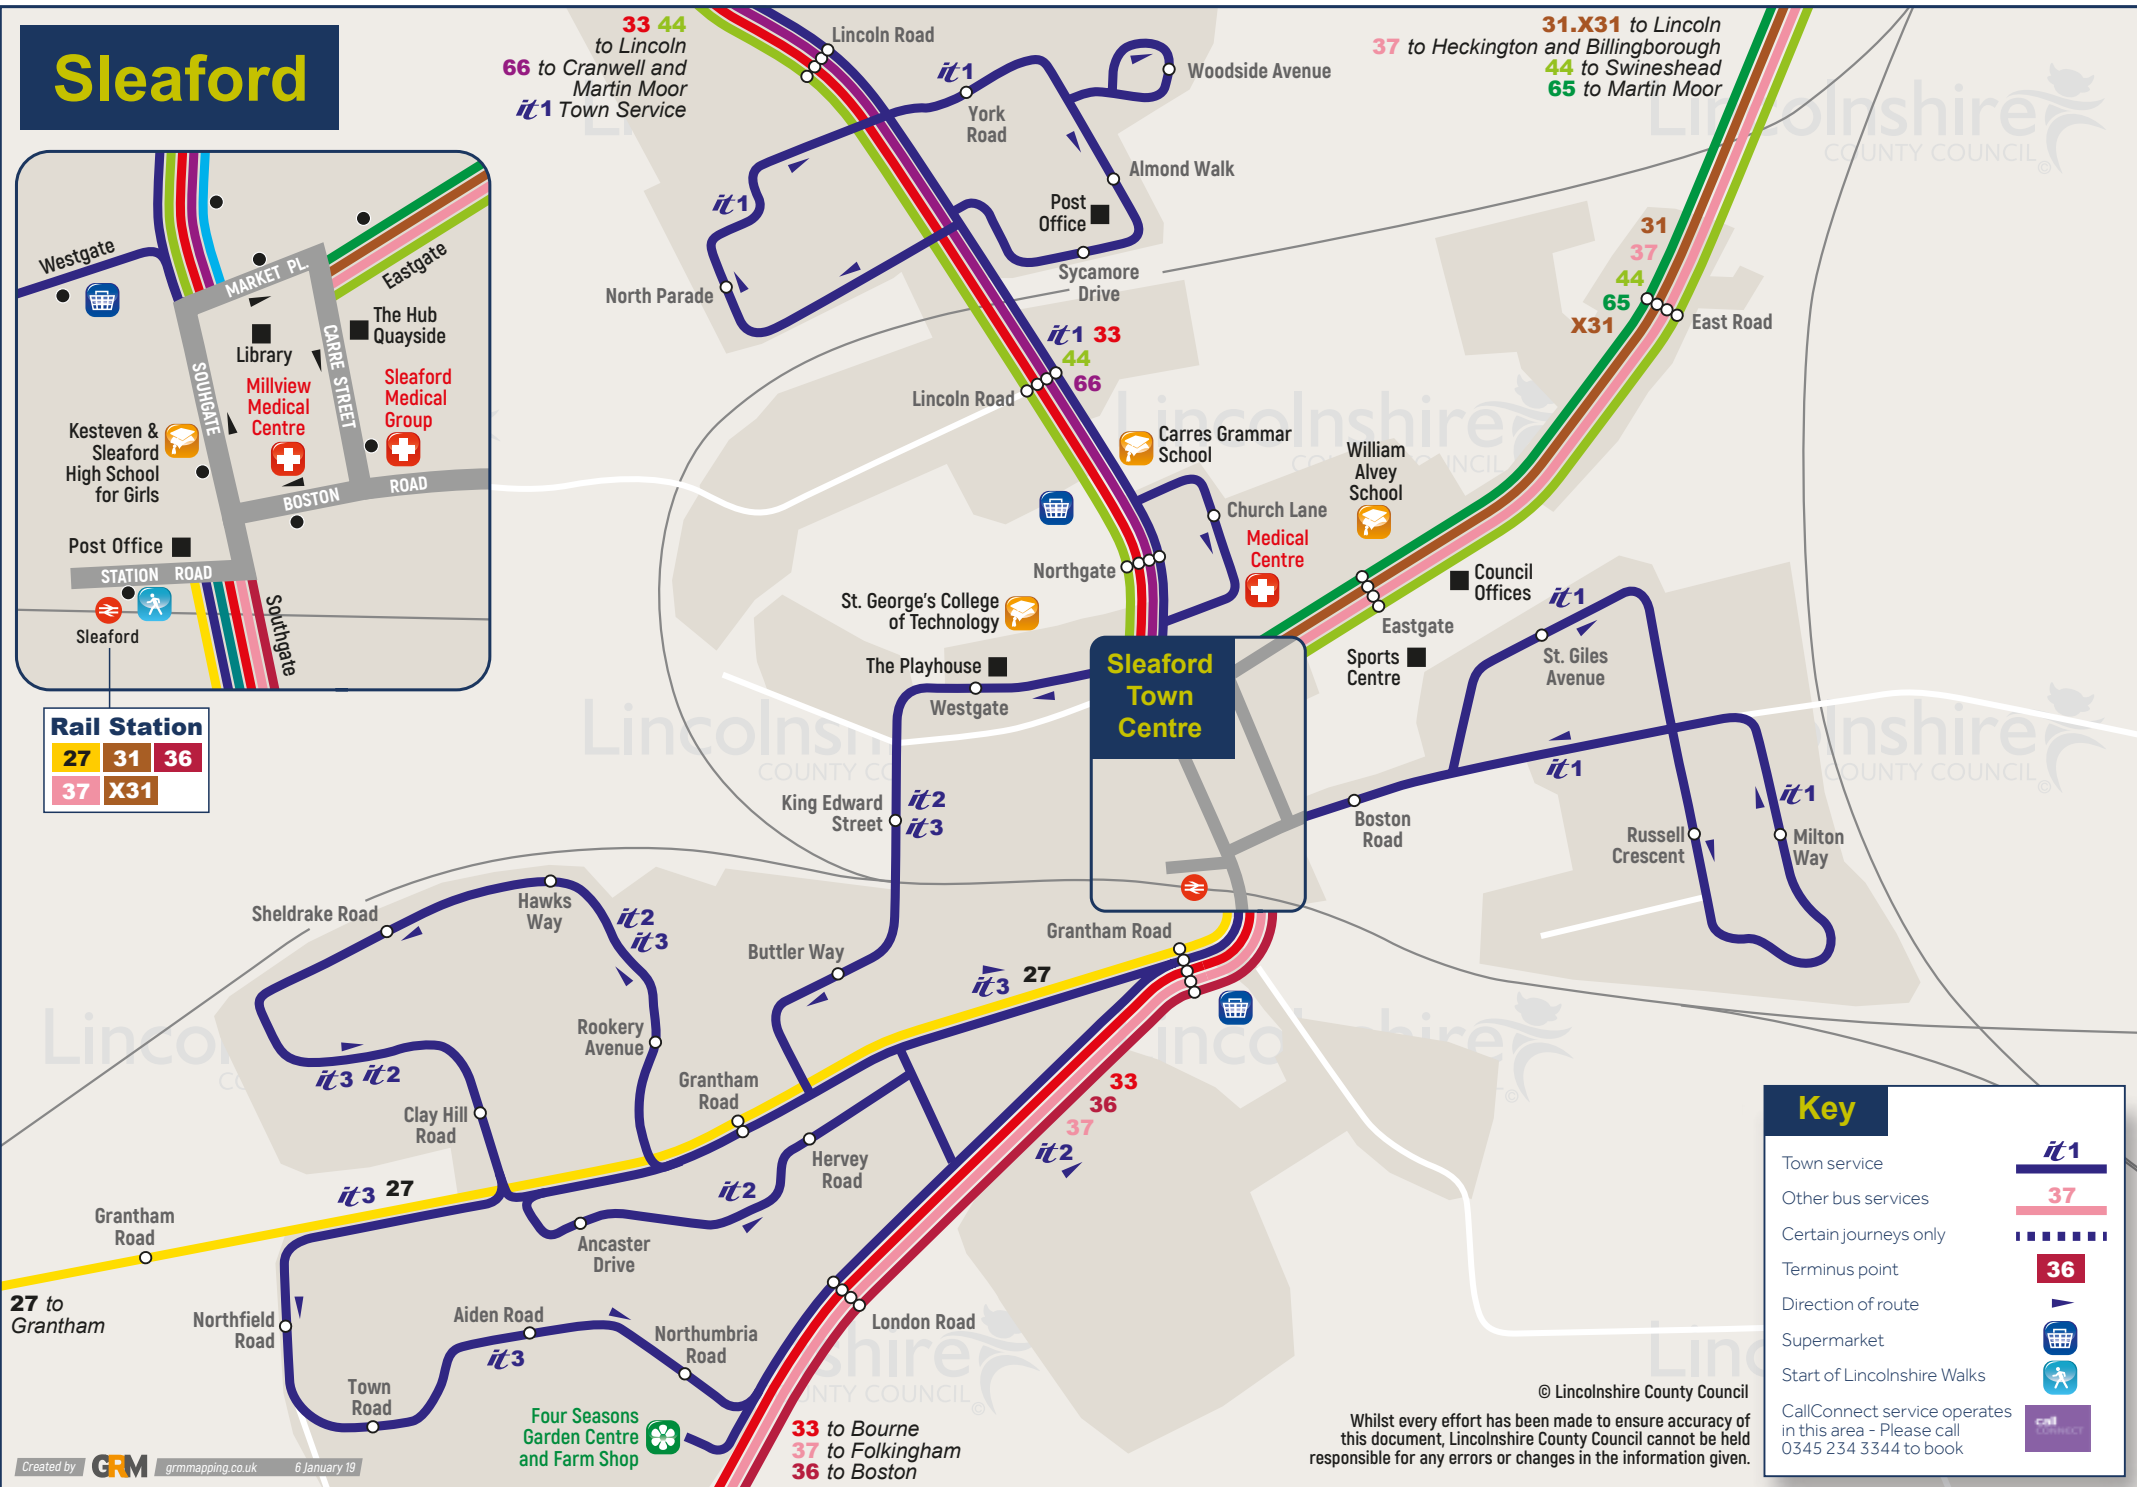

# Sleaford

**33 44**  
to Lincoln  
**66** to Cranwell and  
Martin Moor  
**it1** Town Service

**37** to Heckington  
**31.X31** to Lincoln  
and Billingborough  
**44** to Swineshead  
**65** to Martin Moor

Rail Station		
27	31	36
37	X31	

### Key

- Town service **it1**
- Other bus services **37**
- Certain journeys only **36**
- Terminus point **36**
- Direction of route
- Supermarket
- Start of Lincolnshire Walks
- CallConnect service operates in this area - Please call 0345 234 3344 to book