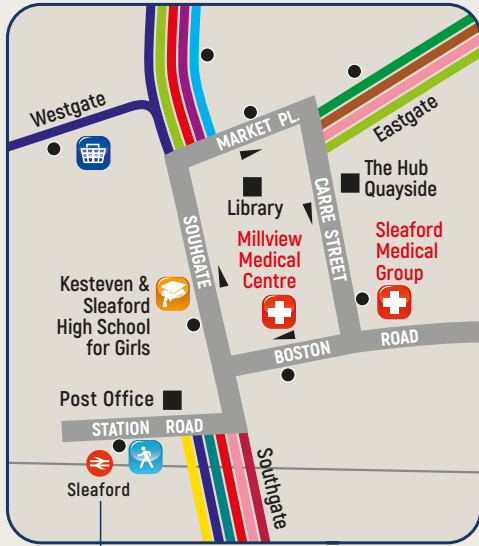

# Sleaford

**33 44**  
to Lincoln  
**66** to Cranwell and  
Martin Moor  
**it1** Town Service

**37** to Heckington  
**31.X31** to Lincoln  
and Billingborough  
**44** to Swineshead  
**65** to Martin Moor

Rail Station		
27	31	36
37	X31	

### Key

- Town service **it1**
- Other bus services **37**
- Certain journeys only **36**
- Terminus point **36**
- Direction of route
- Supermarket
- Start of Lincolnshire Walks
- CallConnect service operates in this area - Please call 0345 234 3344 to book