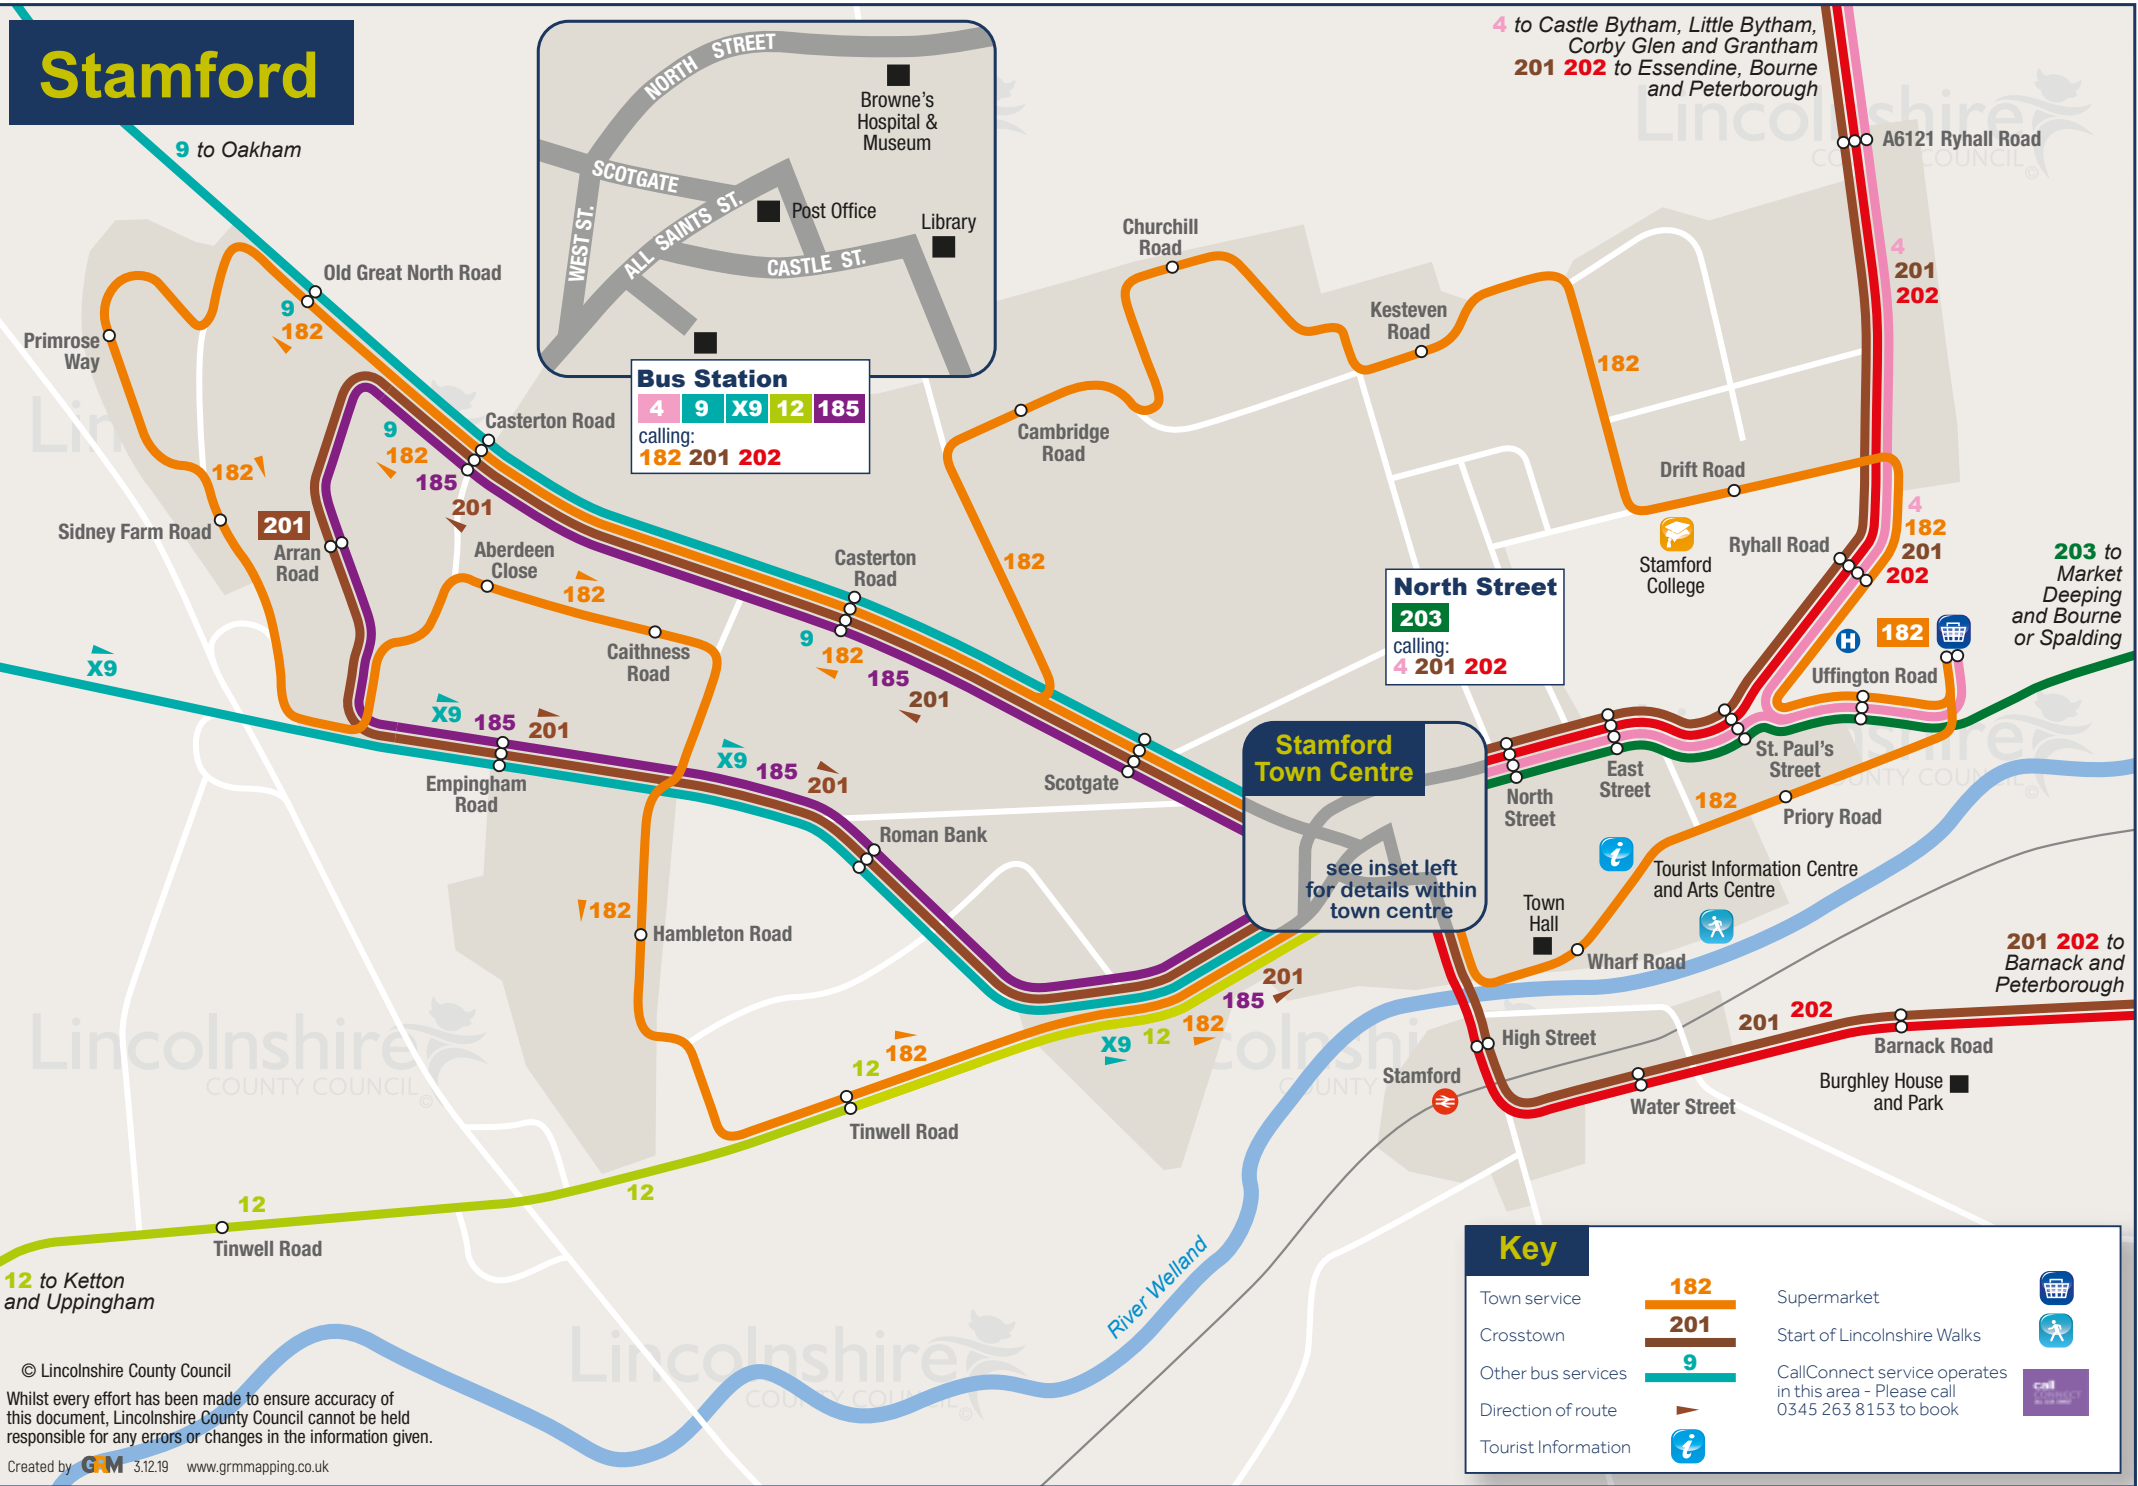

Stamford

4 to Castle Bytham, Little Bytham, Corby Glen and Grantham
 201 202 to Essendine, Bourne and Peterborough

Bus Station
 4 9 X9 12 185
 calling:
 182 201 202

North Street
 203
 calling:
 4 201 202

Stamford Town Centre
 see inset left for details within town centre

Key

Town service	182	Supermarket	
Crosstown	201	Start of Lincolshire Walks	
Other bus services	9	CallConnect service operates in this area - Please call 0345 263 8153 to book	
Direction of route			
Tourist Information			