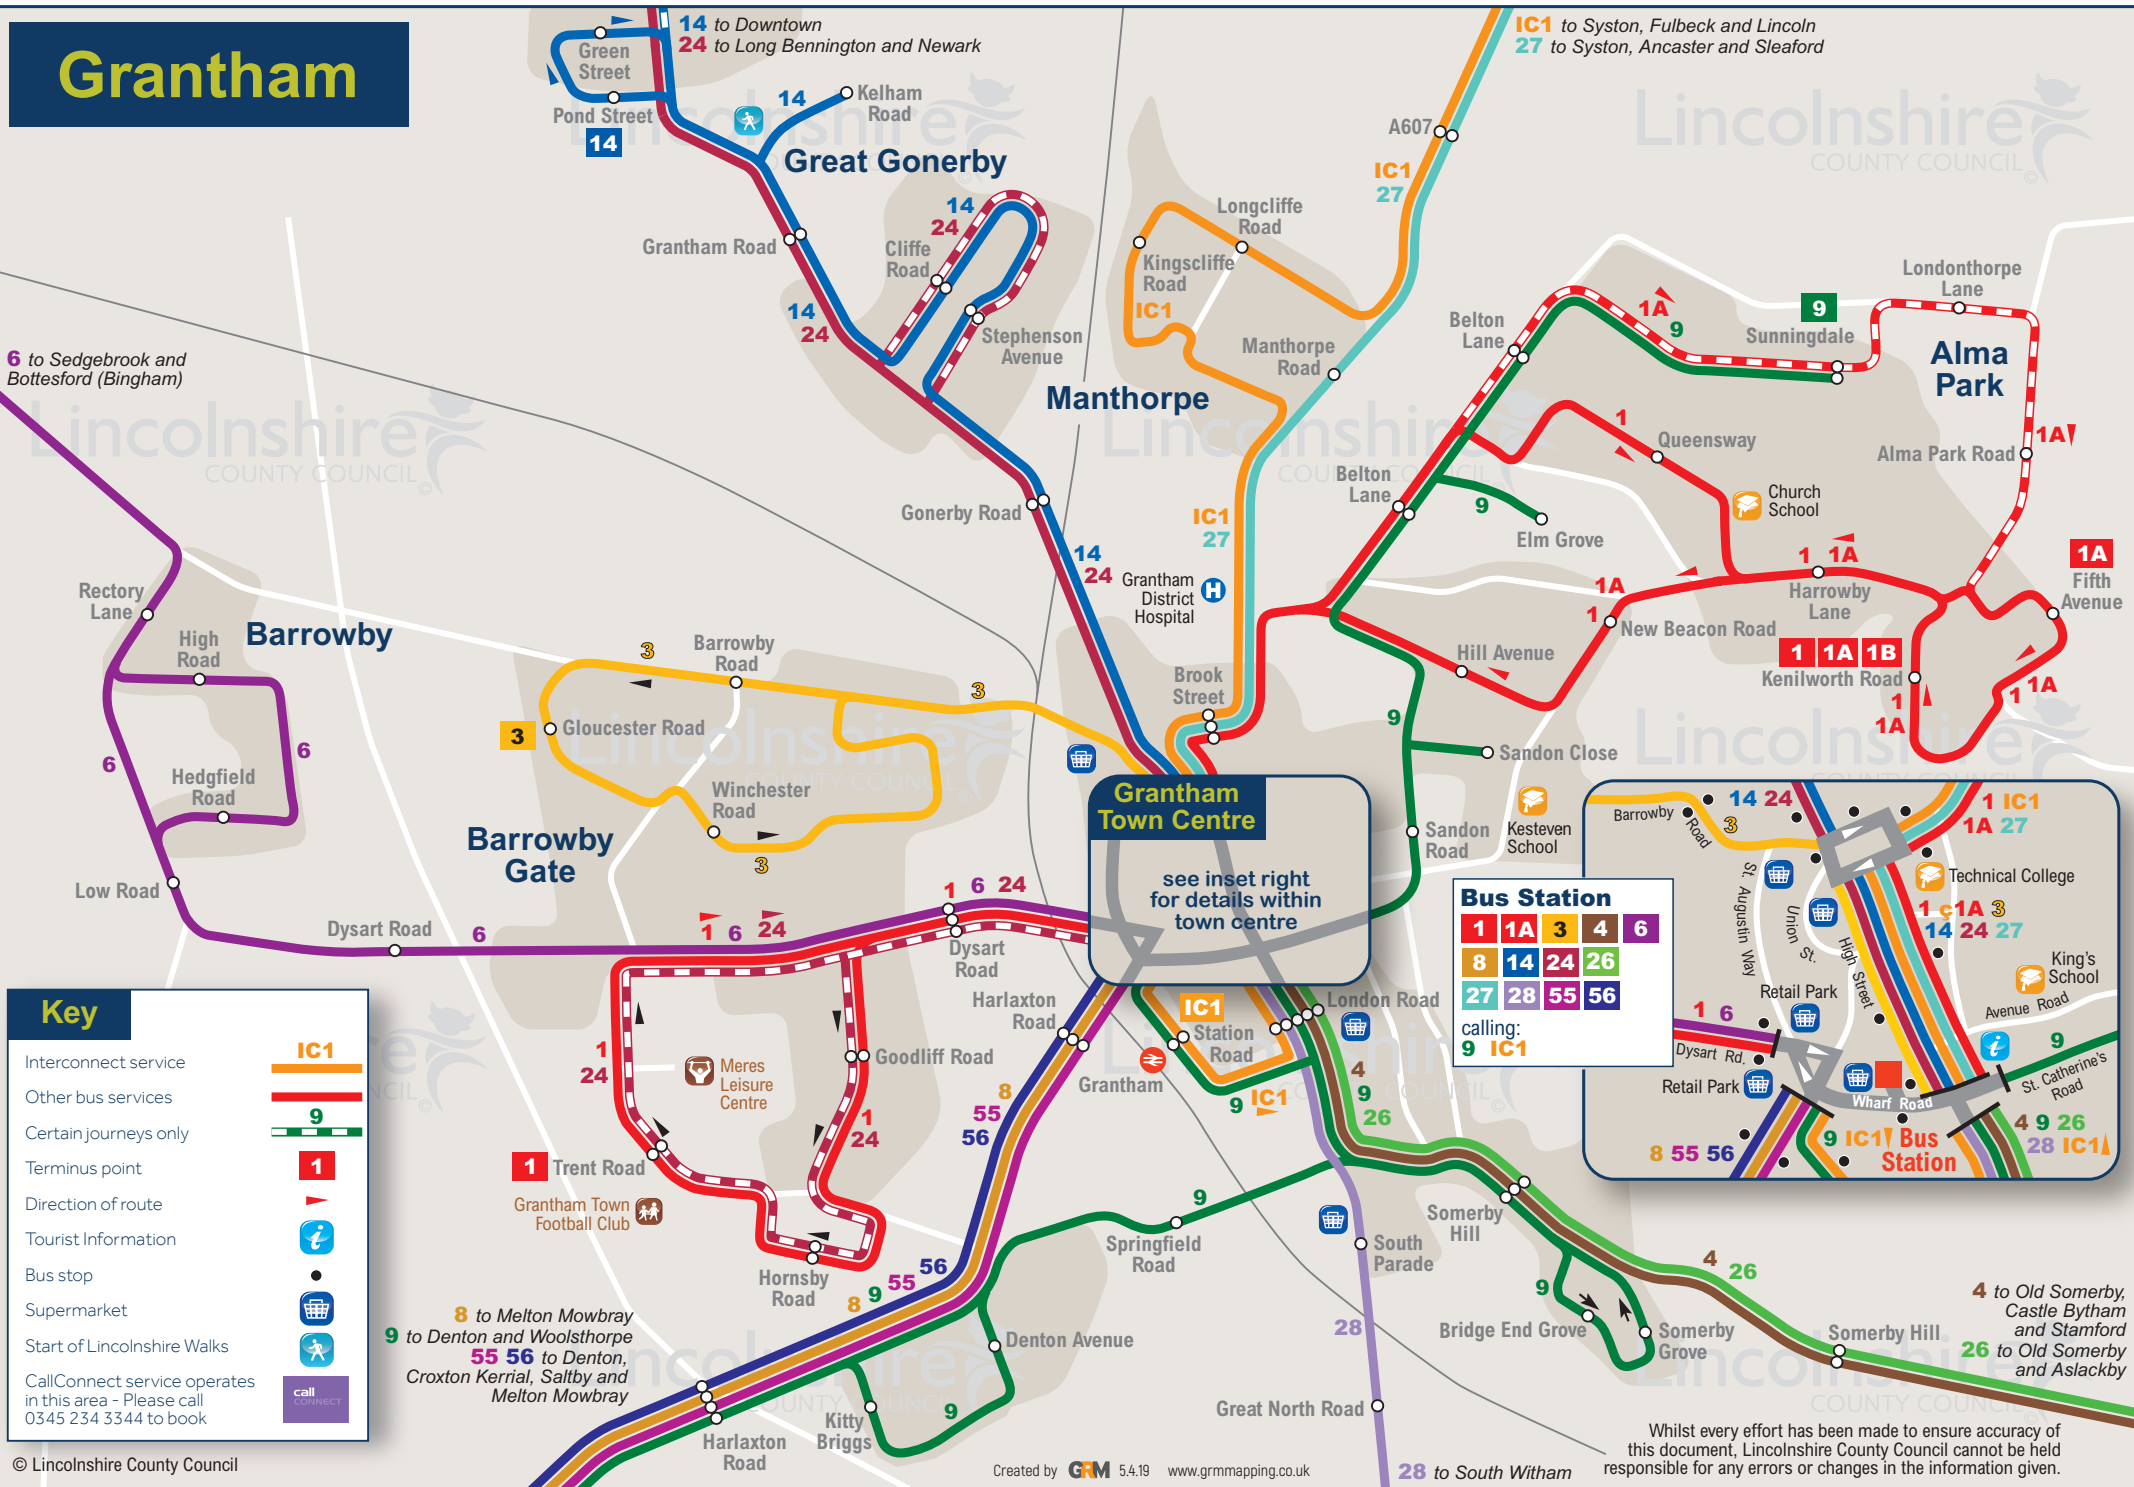

Grantham

Key

- Interconnect service **IC1**
- Other bus services **9**
- Certain journeys only **1**
- Terminus point **▶**
- Direction of route **▶**
- Tourist Information **i**
- Bus stop **•**
- Supermarket **🛒**
- Start of Lincolnshire Walks **🚶**
- CallConnect service operates in this area - Please call 0345 234 3344 to book **call connect**

Grantham Town Centre
see inset right for details within town centre

Bus Station

1	1A	3	4	6
8	14	24	26	
27	28	55	56	

calling:
9 IC1